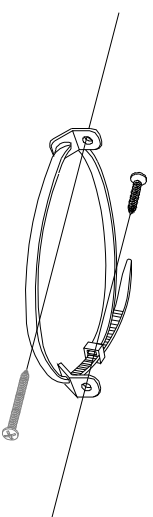

A WARNING

	<p>Children have died from furniture tipover. To reduce the risk of furniture tipover:</p> <ul style="list-style-type: none">• NEVER put a TV on this product.• NEVER allow children to stand, climb or hang on drawers, doors, or shelves.• NEVER open more than one drawer at a time.• Place heaviest items in the lowest drawers. <p>This is a permanent label. Do not remove!</p>
	

A

- x1 Furniture Tipping Restraint *
- x1 Systeme antibasculement
- x1 Control para evitar vuelcos

*** Replaceable Part**

A WARNING

	
<p>Children have died from furniture tipover. To reduce the risk of furniture tipover:</p> <ul style="list-style-type: none"> • NEVER put a TV on this product. • NEVER allow children to stand, climb or hang on drawers, doors, or shelves. • NEVER open more than one drawer at a time. • Place heaviest items in the lowest drawers. <p>This is a permanent label. Do not remove</p>	

1

2

*** Replaceable Part**

REPLACEABLE PART / PARTIE REMPLAÇABLE / PARTE REEMPLAZABLE
 ITEM NO. / ARTICLE NO. / ARTICULO NO : P269124S
 DESCRIPTION / DESCRIPCIÓN : CAMILLA CHEST / COMMUNE À TIROIRS / CÒMODA

x2 RC-WH-NAIL - White Plastic Nail - Clavo *

x1 RC-ANTI-TIP- Anti-tipping Restraint *
 Système antiréversement
 Control para evitar vuelcos

*** Replaceable Part**