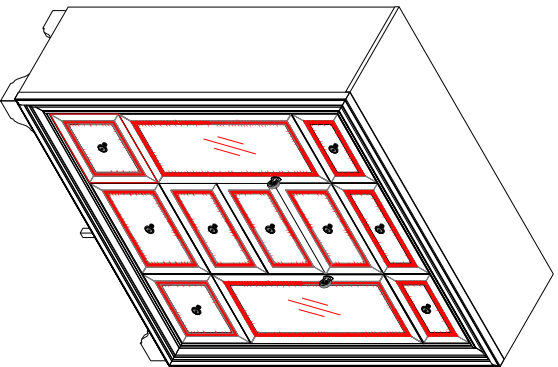

REPLACEABLE PART / PARTIE REMPLAÇABLE / PARTE REEMPLAZABLE

ITEM NO. / ARTICLE NO. / ARTICULO NO : P269125S

DESCRIPTION / DESCRIPCIÓN : CAMILA DOOR CHEST/ COMMODO AVEC PORTE/ CÔMODA CON PUERTAS

A WARNING

Children have died from furniture tipover. To reduce the risk of furniture tipover:

NEVER put a TV on this product.
NEVER allow children to stand, climb or hang on drawers, doors, or shelves.
NEVER open more than one drawer at a time.
Place heaviest items in the lowest drawers.
This is a permanent label.
Do not remove!

x9 RP269-KNOB with Screw
Poignée + vis
Tirador + Tornillo

x2 RP269125-KNOBC-Knob with Crystal
Manipuler avec bouton
Manipular con perno

x9 COMGLIDE-12-45 - Glide 12inch 45mm
Tiror Glide
Deslizamiento del cajón

x4 RP269125S-SHELF-Wood Shelf *
Étagère
Repisa/ Estante

x16 RP269125S-CLIP- Shelf Clip *
Supports Pour Tablette
Sopoorte De Las Repisas

x4 RP269125S-HINGE- Door Hinge *
Charnière
Bisagra

x4 RP269125S-CATCH- Door Catch *
Catch de aimant
Captura de imán

x1 RC-ANTI-TIP- Anti-tipping Restraint *
Systeme antibasculement
Control para evitar vuelcos

x3 RC-FG-WHITE-White Leveler *
Patin réglable
Nivelador

x2 RC-WH-NAIL - White Plastic Nail - Clavo *

* Replaceable Part