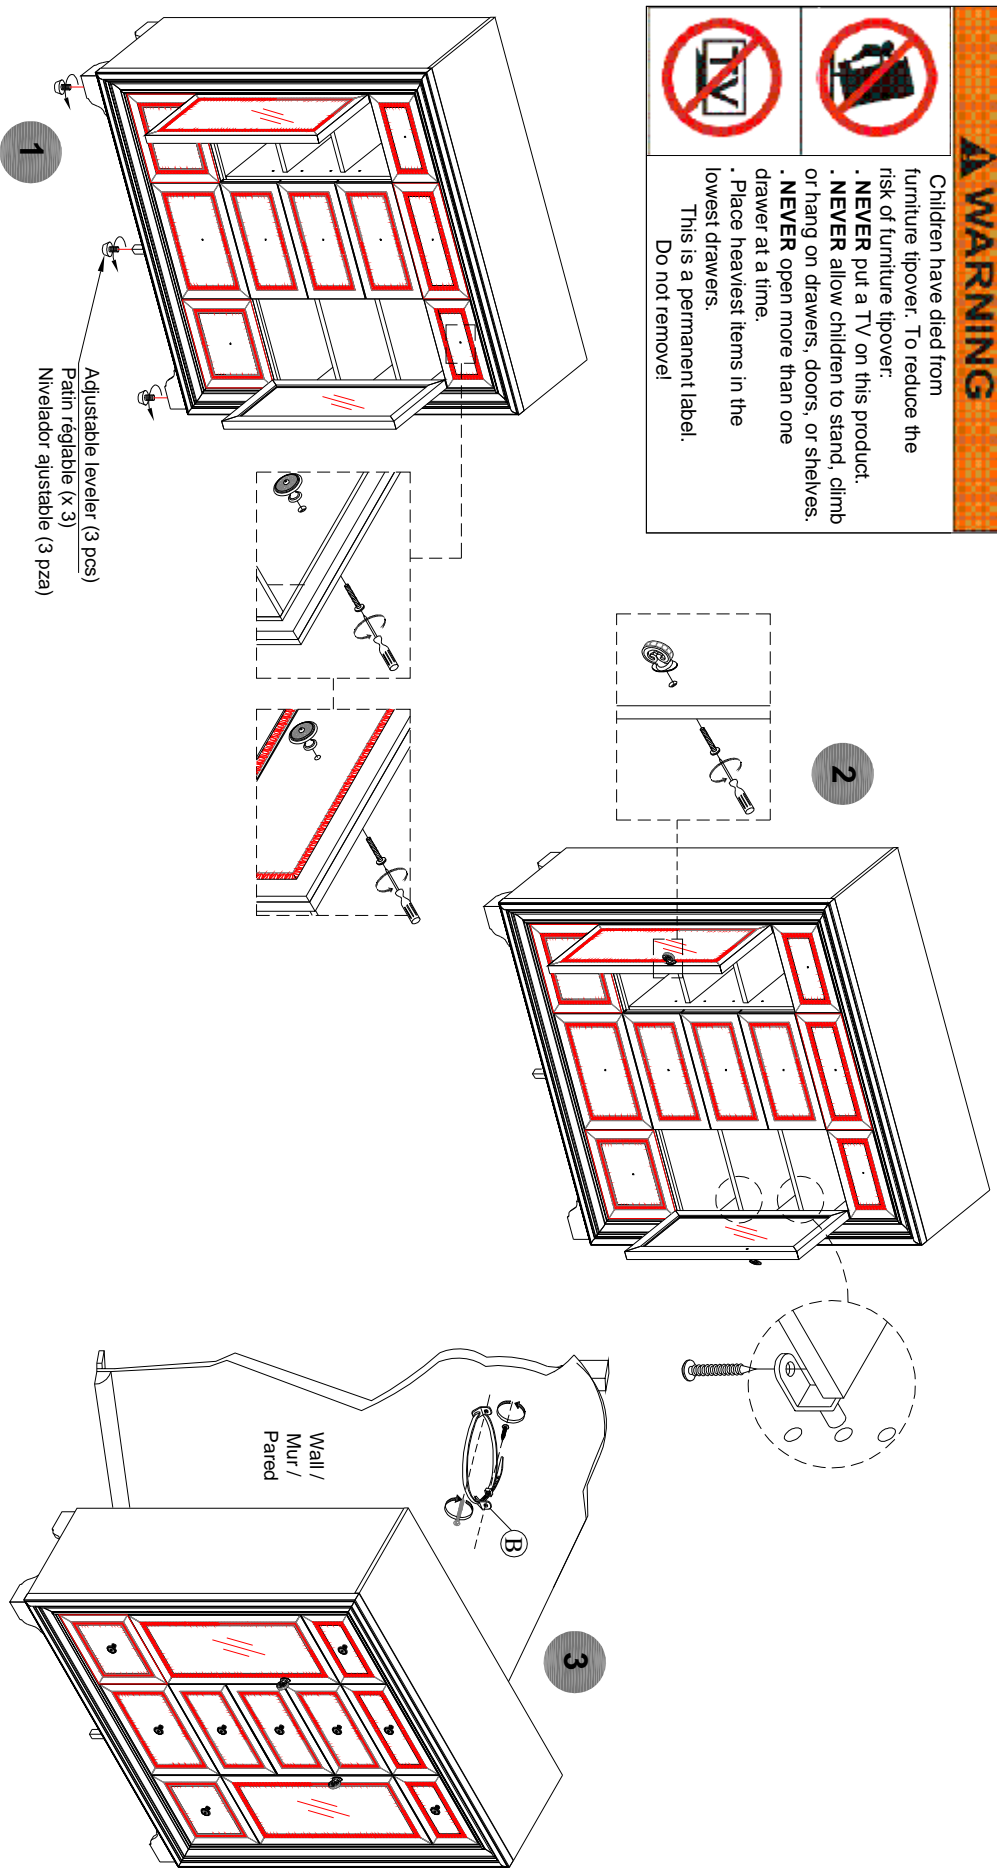

ASSEMBLY INSTRUCTIONS / NOTICE DE MONTAGE / INSTRUCCIONES DE MONTAJE

ITEM NO. / ARTICLE NO. / ARTICULO NO. : P2691255

DESCRIPTION / DESCRIPCIÓN : CAMILLA DOOR CHEST / COMMODE AVEC PORTE/ CÔMODO CON PUERTAS

A WARNING

	Children have died from furniture tipover. To reduce the risk of furniture tipover: - NEVER put a TV on this product. - NEVER allow children to stand, climb or hang on drawers, doors, or shelves. - NEVER open more than one drawer at a time. - Place heaviest items in the lowest drawers. This is a permanent label. Do not remove!