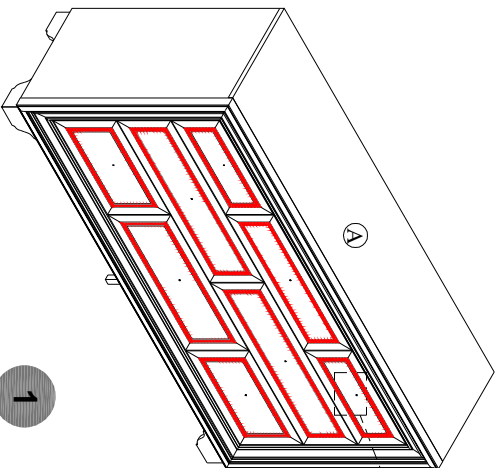

H

x1 Allen Key 4mm *
x1 Clé hexagonale 4mm
x1 Llave Allen 4mm

* Replaceable Part

ASSEMBLY INSTRUCTIONS / NOTICE DE MONTAGE / INSTRUCCIONES DE MONTAJE

ITEM NO. / ARTICLE NO. / ARTICULO NO. : P:269100S/110

DESCRIPTION / DESCRIPCIÓN : CAMILA DRESSER/ COMMODE/ TOCADOR

CAMILA MIRROR / MIROIR / ESPEJO

A WARNING	 
<p>Children have died from furniture tipover. To reduce the risk of furniture tipover:</p> <ul style="list-style-type: none"> • NEVER put a TV on this product. • NEVER allow children to stand, climb or hang on drawers, doors, or shelves. • NEVER open more than one drawer at a time. • Place heaviest items in the lowest drawers. <p>This is a permanent label. Do not remove!</p>	