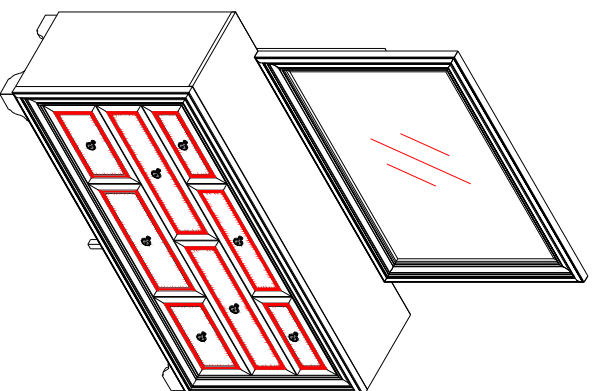

PARTS LIST / LISTE DES PIÈCES / LISTA DE PIEZAS

ITEM NO. / ARTICLE NO. / ARTICULO NO. : P:269100S/110

DESCRIPTION / DESCRIPCIÓN : CAMILLA DRESSER/ COMMODE/ TOCADOR

CAMILA MIRROR / MIROIR / ESPEJO

A WARNING

Children have died from furniture tipover. To reduce the risk of furniture tipover:

- **NEVER** put a TV on this product.
- **NEVER** allow children to stand, climb or hang on drawers, doors, or shelves.
- **NEVER** open more than one drawer at a time.
- Place heaviest items in the lowest drawers.

This is a permanent label.
Do not remove!

A

x1 Dresser *
x1 Commode
x1 Tocador

B

x2 Mirror Support *
x2 Supporte de miroir
x2 Soporte del espejo

C

x1 Mirror *
x1 Miroir
x1 Espejo

D

x1 Furniture Tipping Restraint *
x1 Systeme antibasculement
x1 Control para evitar viltcos

E

x8 Allen bolt $\phi 1/4" \times 38\text{mm}$ *
x8 Vis à tète creuse hexagonale $\phi 1/4" \times 38\text{mm}$
x8 Perno Allen $\phi 1/4" \times 38\text{mm}$