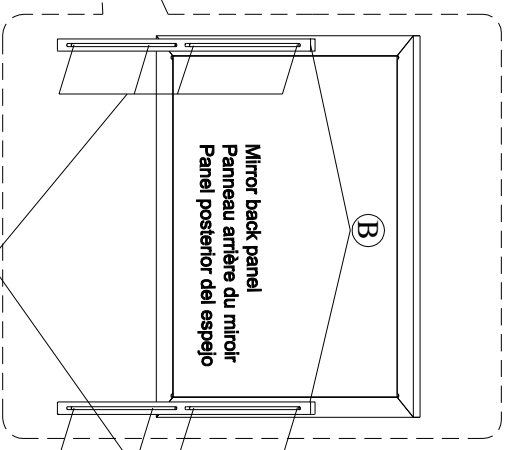

ASSEMBLY INSTRUCTIONS / NOTICE DE MONTAGE / INSTRUCCIONES DE MONTAJE

ITEM NO. / ARTICLE NO. / ARTICULO NO. : P269100S/110

DESCRIPTION / DESCRIPTION : CAMILLA DRESSER/ COMMODE/ TOCADOR

CAMILA MIRROR / MIROIR / ESPEJO

A WARNING

	Children have died from furniture tipover. To reduce the risk of furniture tipover: • NEVER put a TV on this product. • NEVER allow children to stand, climb or hang on drawers, doors, or shelves. • NEVER open more than one drawer at a time. • Place heaviest items in the lowest drawers. This is a permanent label. Do not remove!

* Replaceable Part