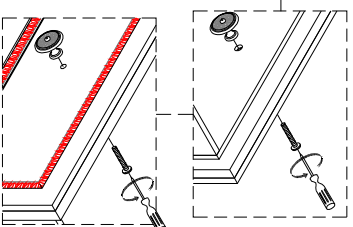

F

x8 Lock washer $\phi 1/4"$ *
x8 Rondelle de blocage $\phi 1/4"$
x8 Arandela de Seguridad $\phi 1/4"$

G

x8 Flat Washer $\phi 1/4" \times 19 \times 2\text{mm}$ *
x8 Rondelle plate $\phi 1/4" \times 19 \times 2\text{mm}$
x8 Arandela plana $\phi 1/4" \times 19 \times 2\text{mm}$

H

x1 Allen Key 4mm *
x1 Clé hexagonale 4mm
x1 Llave Allen 4mm

* Replaceable Part

ASSEMBLY INSTRUCTIONS / NOTICE DE MONTAGE / INSTRUCCIONES DE MONTAJE

ITEM NO. / ARTICLE NO. / ARTICULO NO. : P:269100S/110

DESCRIPTION / DESCRIPCIÓN : CAMILA DRESSER/ COMMODE/ TOCADOR

CAMILA MIRROR / MIROIR / ESPEJO

A WARNING	 
<p>Children have died from furniture tipover. To reduce the risk of furniture tipover:</p> <ul style="list-style-type: none"> • NEVER put a TV on this product. • NEVER allow children to stand, climb or hang on drawers, doors, or shelves. • NEVER open more than one drawer at a time. • Place heaviest items in the lowest drawers. <p>This is a permanent label. Do not remove!</p>	