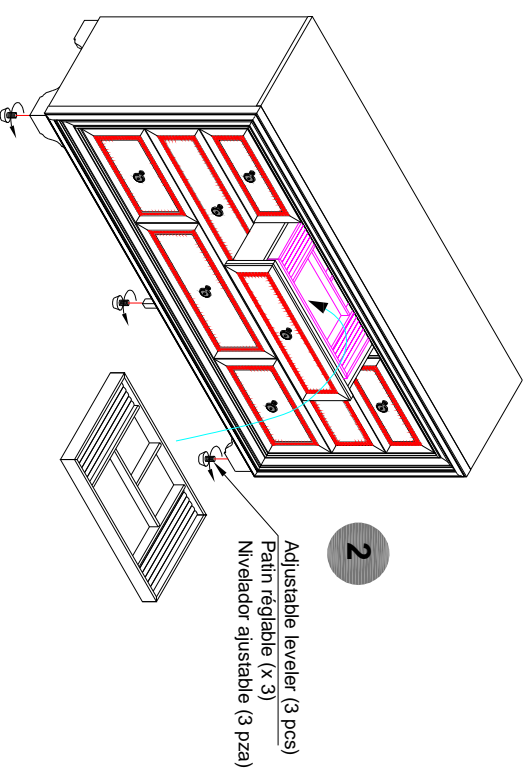

PARTS LIST / LISTE DES PIÈCES / LISTA DE PIEZAS

ITEM NO. / ARTICLE NO. / ARTICULO NO. : P:269100S/110

DESCRIPTION / DESCRIPCIÓN : CAMILLA DRESSER/ COMMODE/ TOCADOR

CAMILA MIRROR / MIROIR / ESPEJO

A WARNING

F

x8 Lock washer $\phi 1/4"$ *
x8 Rondelle de blocage $\phi 1/4"$
x8 Arandela de Seguridad $\phi 1/4"$

G

x8 Flat Washer $\phi 1/4" \times 19 \times 2\text{mm}$ *
x8 Rondelle plate $\phi 1/4" \times 19 \times 2\text{mm}$
x8 Arandela plana $\phi 1/4" \times 19 \times 2\text{mm}$

H

x1 Allen Key 4mm *
x1 Clé hexagonale 4mm
x1 Llave Allen 4mm

* Replaceable Part

ASSEMBLY INSTRUCTIONS / NOTICE DE MONTAGE / INSTRUCCIONES DE MONTAJE

ITEM NO. / ARTICLE NO. / ARTICULO NO. : P:269100S/110

DESCRIPTION / DESCRIPCIÓN : CAMILA DRESSER/ COMMODE/ TOCADOR

CAMILA MIRROR / MIROIR / ESPEJO

A WARNING	 
<p>Children have died from furniture tipover. To reduce the risk of furniture tipover:</p> <ul style="list-style-type: none"> • NEVER put a TV on this product. • NEVER allow children to stand, climb or hang on drawers, doors, or shelves. • NEVER open more than one drawer at a time. • Place heaviest items in the lowest drawers. <p>This is a permanent label. Do not remove!</p>	