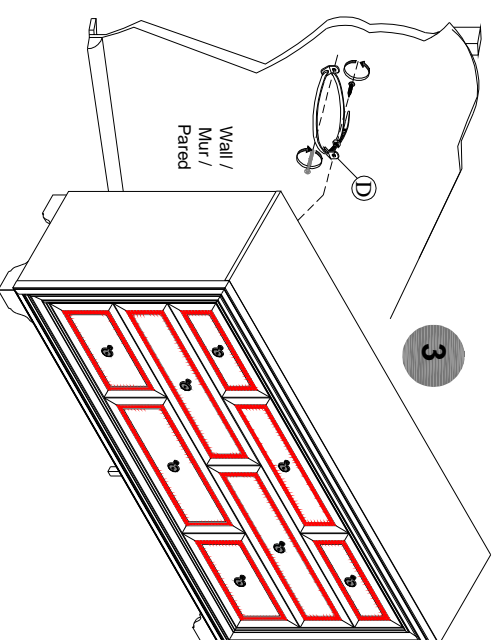

PARTS LIST / LISTE DES PIÈCES / LISTA DE PIEZAS

ITEM NO. / ARTICLE NO. / ARTICULO NO. : P:269100S/110

DESCRIPTION / DESCRIPCIÓN : CAMILLA DRESSER/ COMMODE/ TOCADOR

CAMILA MIRROR / MIROIR / ESPEJO

A WARNING

F

x8 Lock washer $\phi 1/4"$ *
x8 Rondelle de blocage $\phi 1/4"$
x8 Arandela de Seguridad $\phi 1/4"$

G

x8 Flat Washer $\phi 1/4" \times 19 \times 2\text{mm}$ *
x8 Rondelle plate $\phi 1/4" \times 19 \times 2\text{mm}$
x8 Arandela plana $\phi 1/4" \times 19 \times 2\text{mm}$

H

x1 Allen Key 4mm *
x1 Clé hexagonale 4mm
x1 Llave Allen 4mm

* Replaceable Part

ASSEMBLY INSTRUCTIONS / NOTICE DE MONTAGE / INSTRUCCIONES DE MONTAJE

ITEM NO. / ARTICLE NO. / ARTICULO NO. : P:269100S/110

DESCRIPTION / DESCRIPCIÓN : CAMILA DRESSER/ COMMODE/ TOCADOR

CAMILA MIRROR / MIROIR / ESPEJO

A WARNING	 
<p>Children have died from furniture tipover. To reduce the risk of furniture tipover:</p> <ul style="list-style-type: none"> • NEVER put a TV on this product. • NEVER allow children to stand, climb or hang on drawers, doors, or shelves. • NEVER open more than one drawer at a time. • Place heaviest items in the lowest drawers. <p>This is a permanent label. Do not remove!</p>	