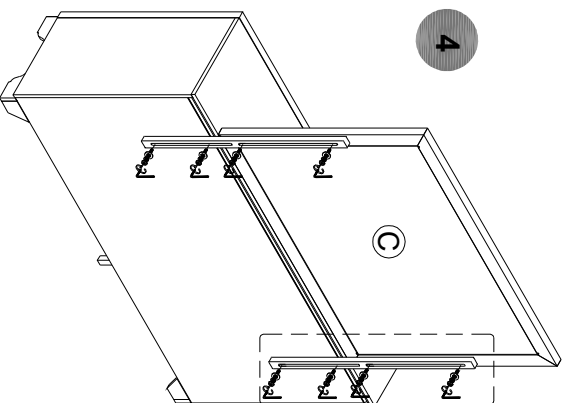

ASSEMBLY INSTRUCTIONS / NOTICE DE MONTAGE / INSTRUCCIONES DE MONTAJE

ITEM NO. / ARTICLE NO. / ARTICULO NO. : P269100S/110

DESCRIPTION / DESCRIPTION : CAMILLA DRESSER/ COMMODE/ TOCADOR

CAMILA MIRROR / MIROIR / ESPEJO

A WARNING

	Children have died from furniture tipover. To reduce the risk of furniture tipover: • NEVER put a TV on this product. • NEVER allow children to stand, climb or hang on drawers, doors, or shelves. • NEVER open more than one drawer at a time. • Place heaviest items in the lowest drawers. This is a permanent label. Do not remove!

* Replaceable Part