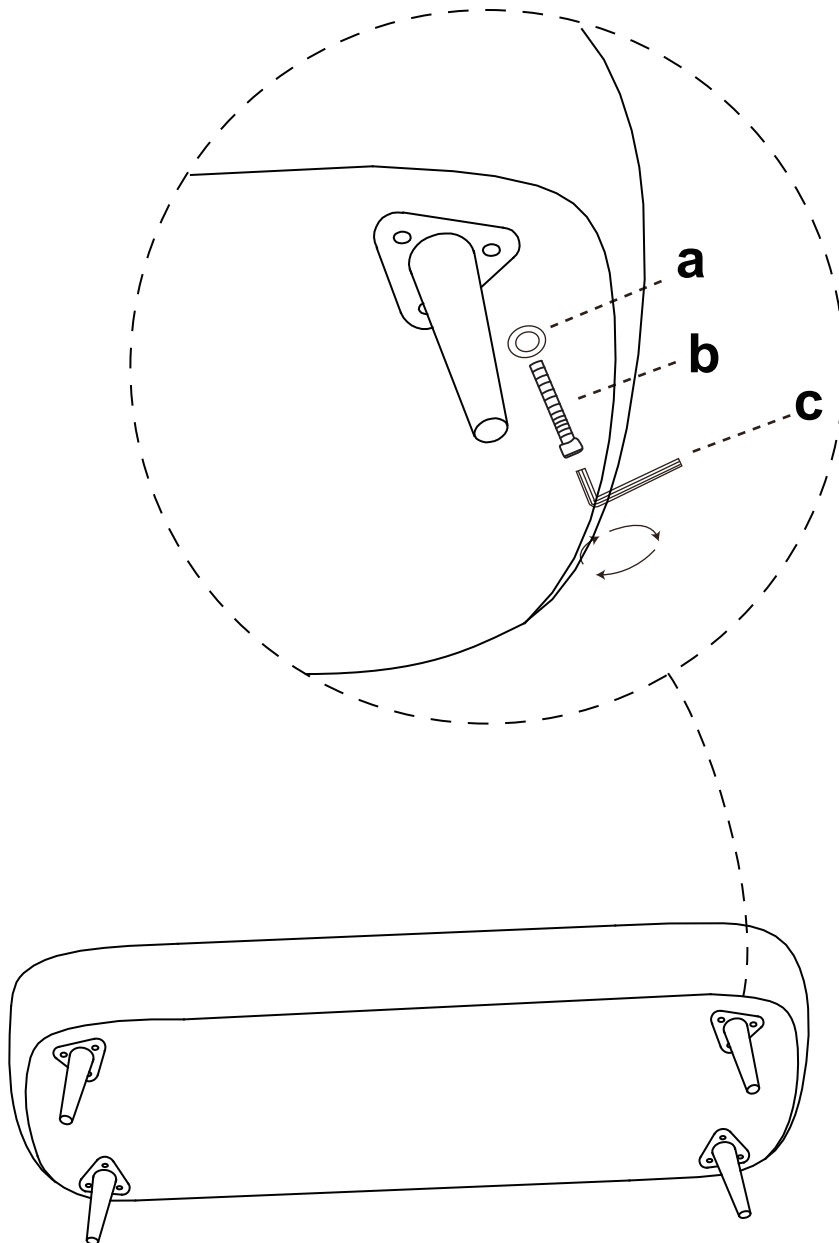

DENISE

Assembly Instructions

PARTS LIST

LABEL	PICTURE	DESCRIPTION	QTY
A		Bench	1
B		Leg	4

HARDWARE

LABEL	PICTURE	DESCRIPTION	QTY
a		Metal Gasket	12
b		Screw M8x30	12
c		Wrench	1

BEFORE BEGINNING ASSEMBLY:

Read instructions cover to cover

Have two adults on hand for assembly

Do NOT assemble on flooring or carpet. Assemble on a clean non-marring surface (ex: packing foam)

Save all packaging until assembly is completed

ASSEMBLY STEPS

STEP 1

> Using the included hardware, attach the legs to the bench as shown.