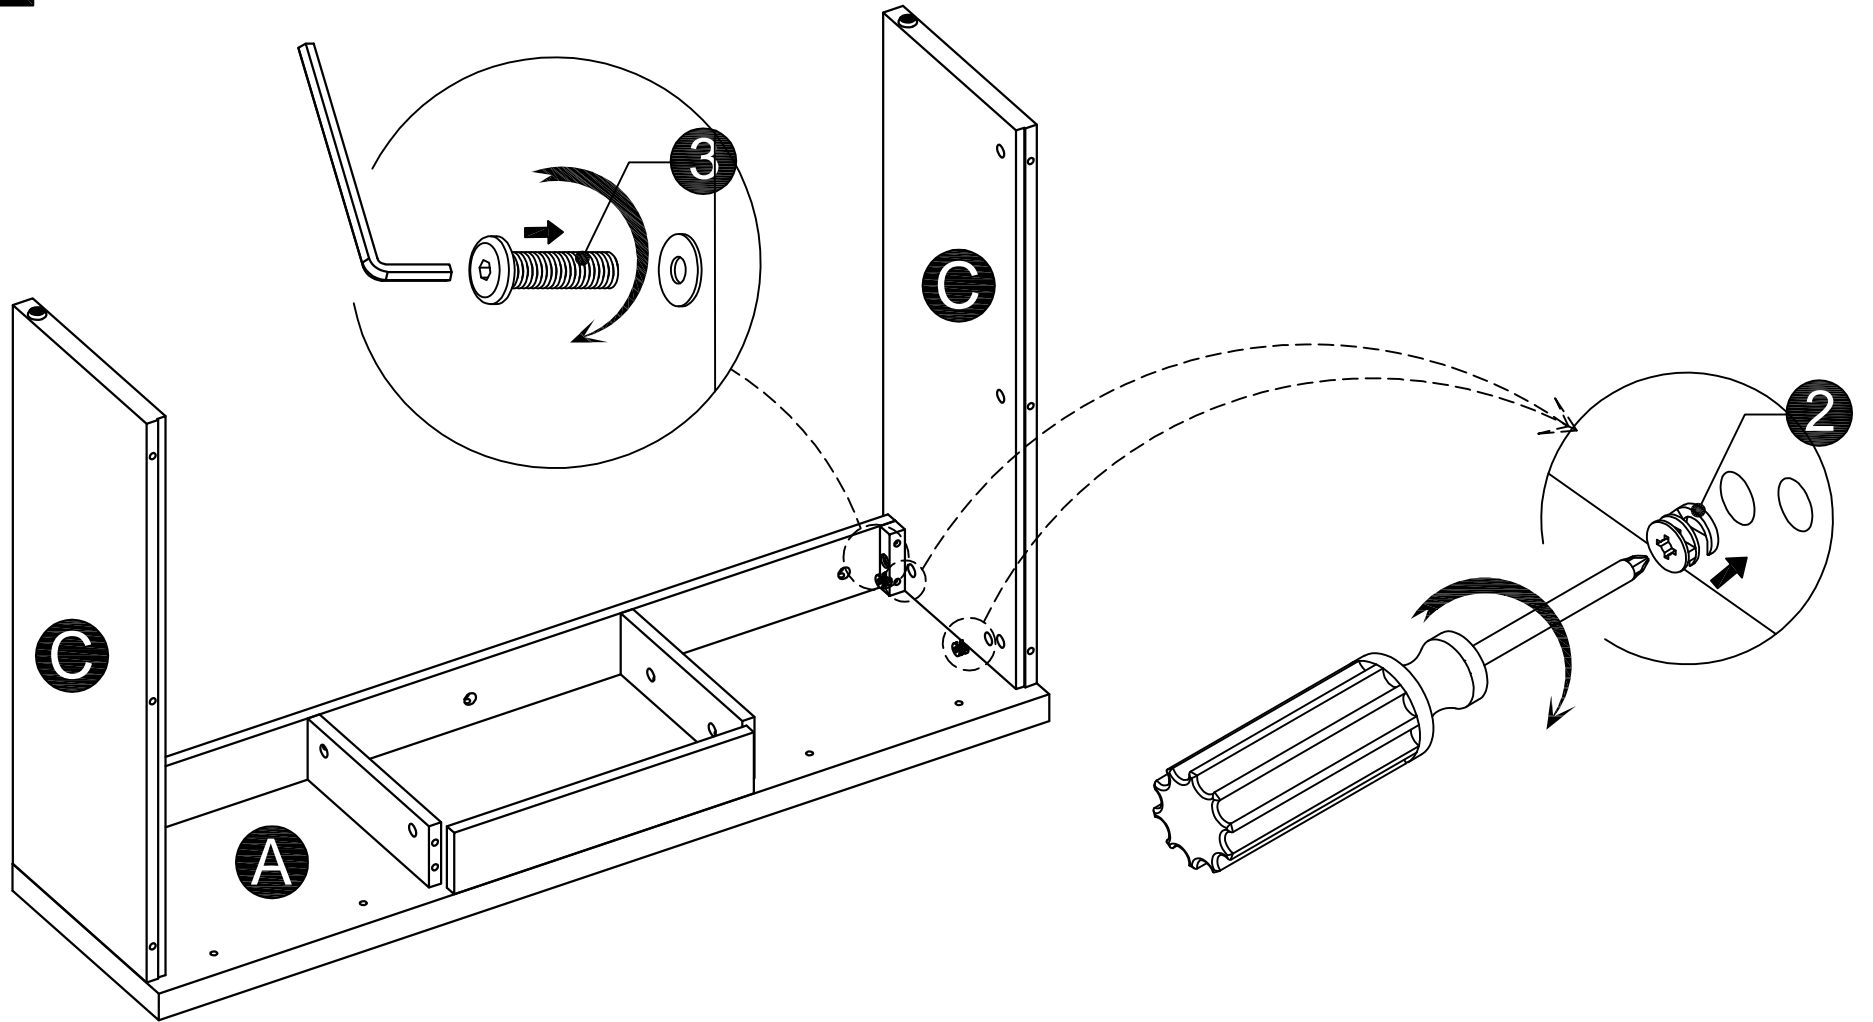

ASSEMBLY INSTRUCTIONS

SUZIE RATTAN CONSOLE

STEP
1

Install 4 camlocks (2) and 4 dowels (4) to the tabletop (A) as illustrated.

STEP
2

Install 4 camlocks (2) and 1 dowel (4) to each Leg (B) as shown.

STEP
3

Assemble the 2 sides (C) to the tabletop (A) as shown.

ASSEMBLY INSTRUCTIONS

SUZIE RATTAN CONSOLE

STEP
4

Use the Camlock (2) to secure the sides (C) to the table top (A).
Use the Bolt (3) to connect the side (C).

STEP
5

Assemble the 2 legs (B) to the sides (C) as shown.