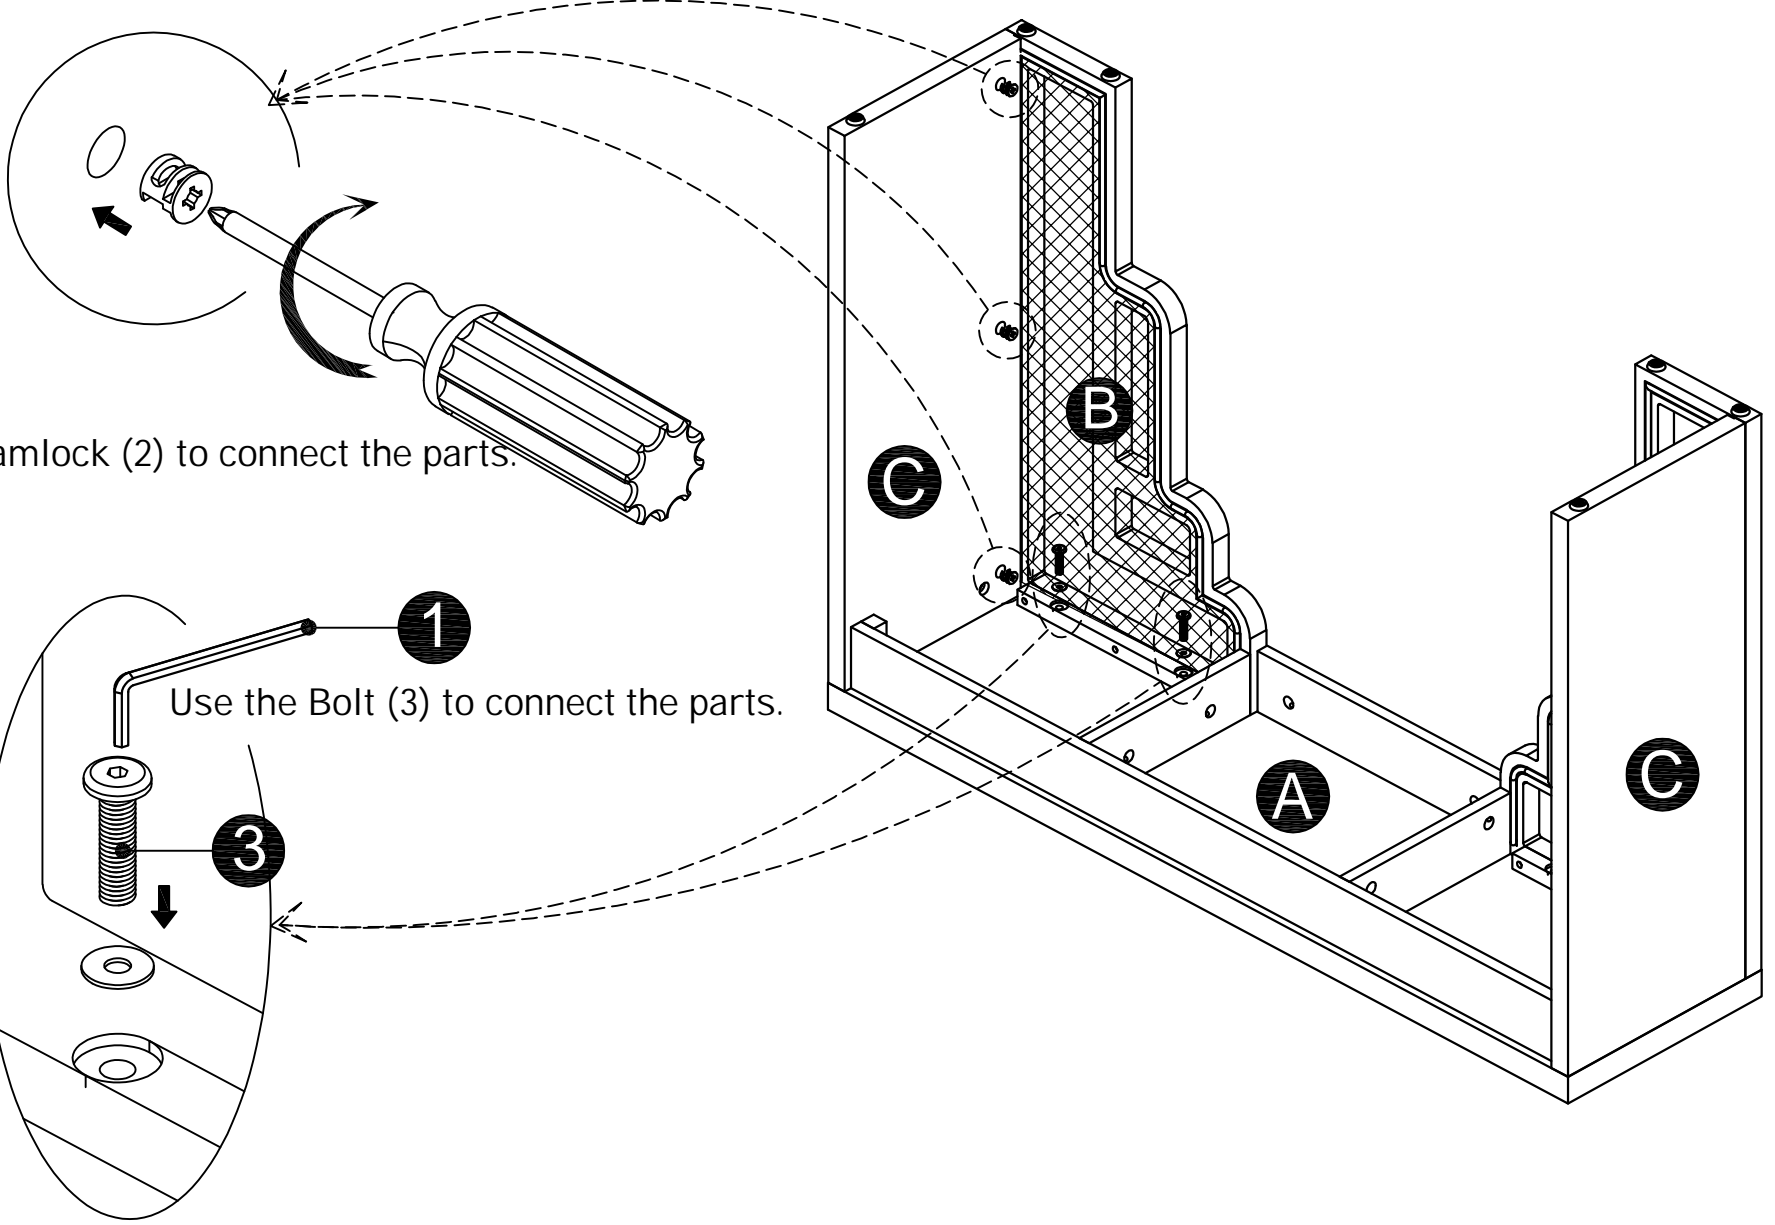

ASSEMBLY INSTRUCTIONS

SUZIE RATTAN CONSOLE

STEP
6