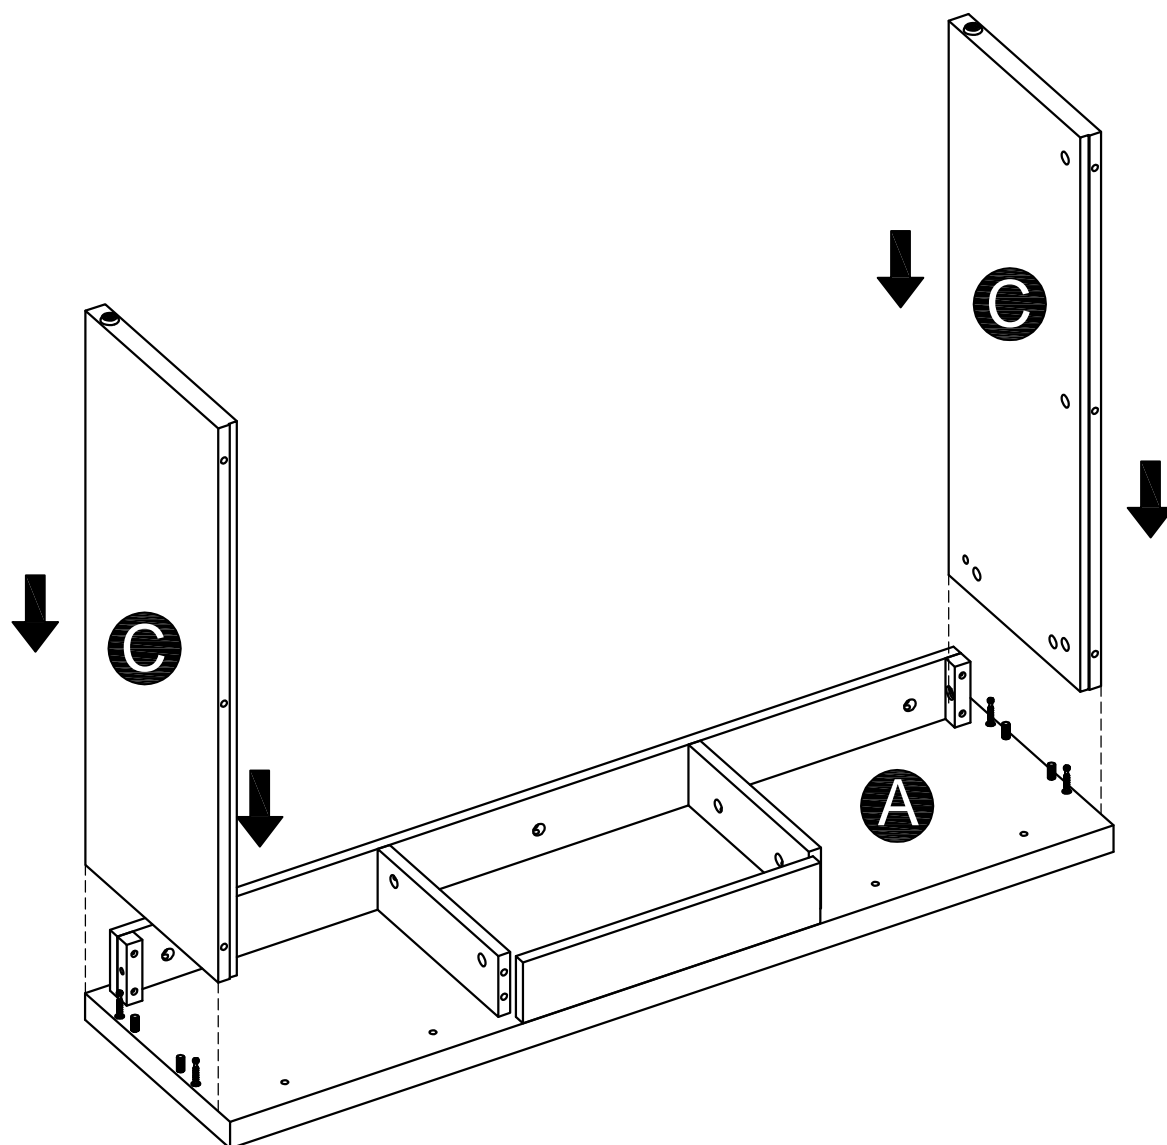

ASSEMBLY INSTRUCTIONS

SUZIE RATTAN CONSOLE

SUZIE RATTAN CONSOLE

ASSEMBLY INSTRUCTIONS

SUZIE RATTAN CONSOLE

PART LIST			
LABEL	PICTURE	DESCRIPTIONS	QTY
A		TOP	1
B		LEGS	2
C		SIDES	2

HARDWARE LIST			
LABEL	PICTURE	DESCRIPTIONS	QTY
1		ALLEN KEY	1
2		CAMLOCK & COVER CAP	12
3		BOLT M6-20 & WASHER	6
4		DOWEL 8-30	6
5		STICKER	15

ASSEMBLY INSTRUCTIONS

SUZIE RATTAN CONSOLE

STEP
1

Install 4 camlocks (2) and 4 dowels (4) to the tabletop (A) as illustrated.

STEP
2

Install 4 camlocks (2) and 1 dowel (4) to each Leg (B) as shown.

STEP
3

Assemble the 2 sides (C) to the tabletop (A) as shown.

ASSEMBLY INSTRUCTIONS

SUZIE RATTAN CONSOLE

STEP
4

Use the Camlock (2) to secure the sides (C) to the table top (A).
Use the Bolt (3) to connect the side (C).

STEP
5

Assemble the 2 legs (B) to the sides (C) as shown.