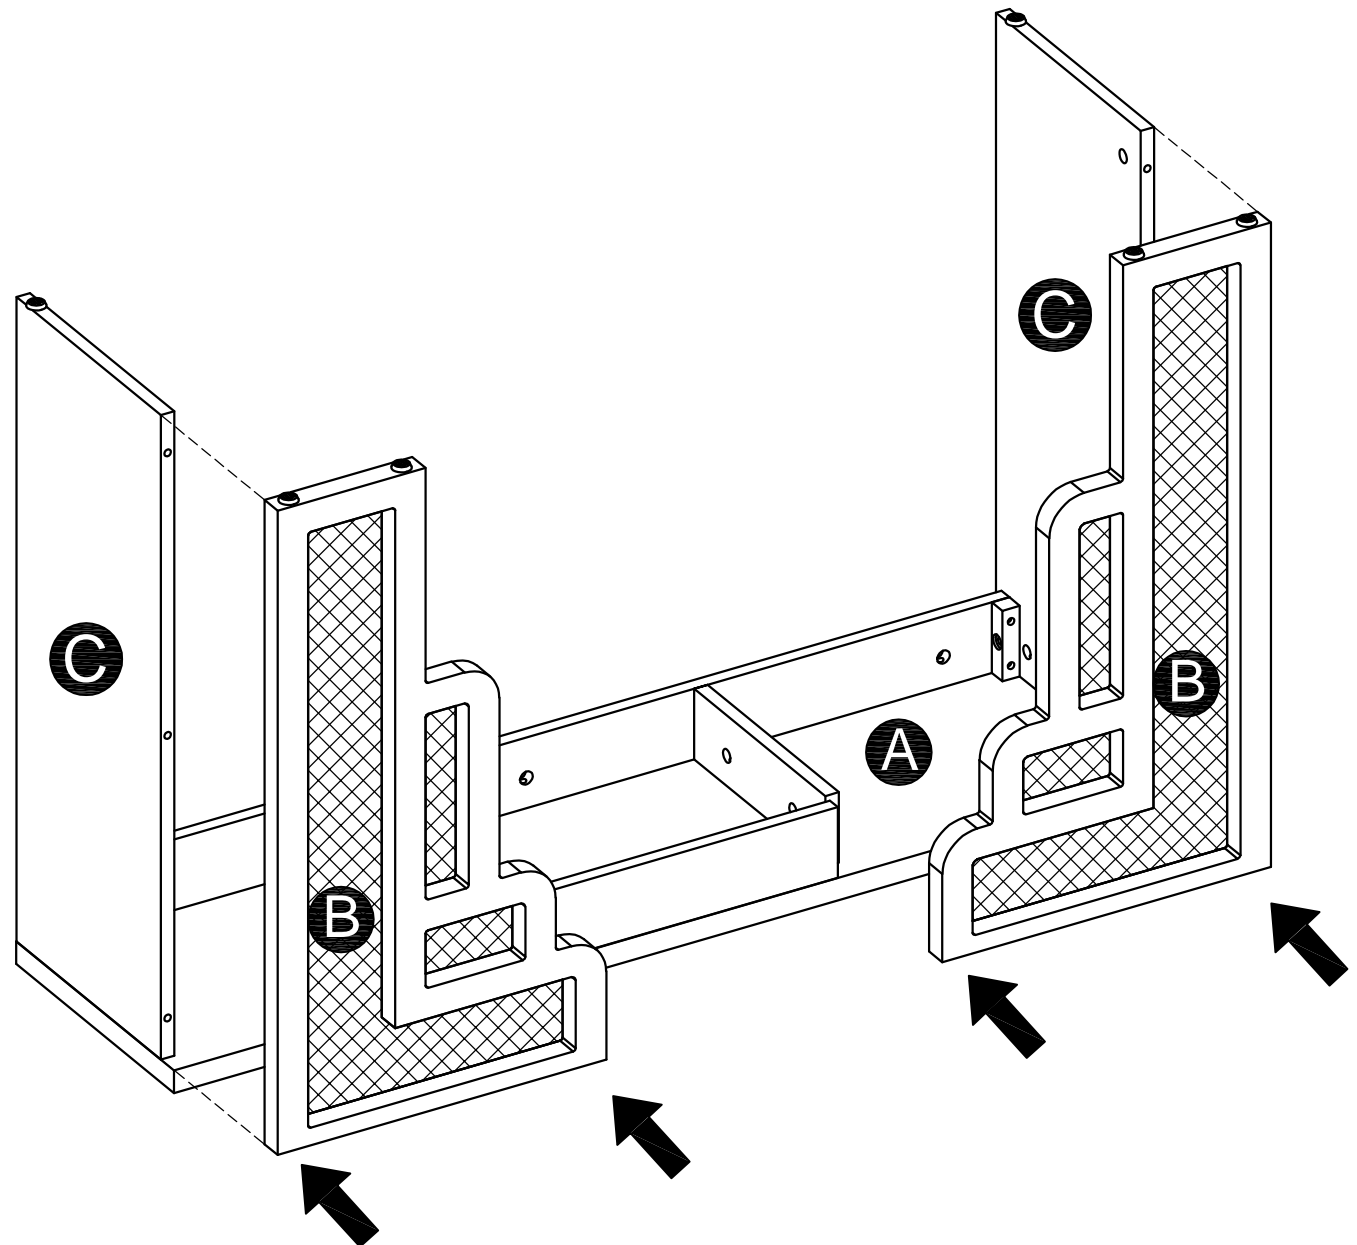

ASSEMBLY INSTRUCTIONS

SUZIE RATTAN CONSOLE

STEP
1

Install 4 camlocks (2) and 4 dowels (4) to the tabletop (A) as illustrated.

STEP
2

Install 4 camlocks (2) and 1 dowel (4) to each Leg (B) as shown.

STEP
3

Assemble the 2 sides (C) to the tabletop (A) as shown.

ASSEMBLY INSTRUCTIONS

SUZIE RATTAN CONSOLE

STEP
4

Use the Camlock (2) to secure the sides (C) to the table top (A).
Use the Bolt (3) to connect the side (C).

STEP
5

Assemble the 2 legs (B) to the sides (C) as shown.