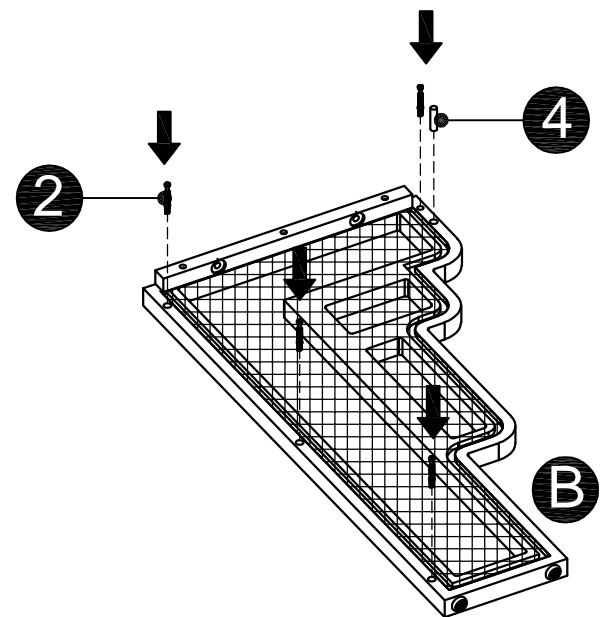

ASSEMBLY INSTRUCTIONS

SUZIE RATTAN CONSOLE

SUZIE RATTAN CONSOLE

ASSEMBLY INSTRUCTIONS

SUZIE RATTAN CONSOLE

PART LIST			
LABEL	PICTURE	DESCRIPTIONS	QTY
A		TOP	1
B		LEGS	2
C		SIDES	2

HARDWARE LIST			
LABEL	PICTURE	DESCRIPTIONS	QTY
1		ALLEN KEY	1
2		CAMLOCK & COVER CAP	12
3		BOLT M6-20 & WASHER	6
4		DOWEL 8-30	6
5		STICKER	15

ASSEMBLY INSTRUCTIONS

SUZIE RATTAN CONSOLE

STEP
1

Install 4 camlocks (2) and 4 dowels (4) to the tabletop (A) as illustrated.

STEP
2

Install 4 camlocks (2) and 1 dowel (4) to each Leg (B) as shown.

STEP
3

Assemble the 2 sides (C) to the tabletop (A) as shown.

ASSEMBLY INSTRUCTIONS

SUZIE RATTAN CONSOLE

STEP
4

Use the Camlock (2) to secure the sides (C) to the table top (A).
Use the Bolt (3) to connect the side (C).

STEP
5

Assemble the 2 legs (B) to the sides (C) as shown.