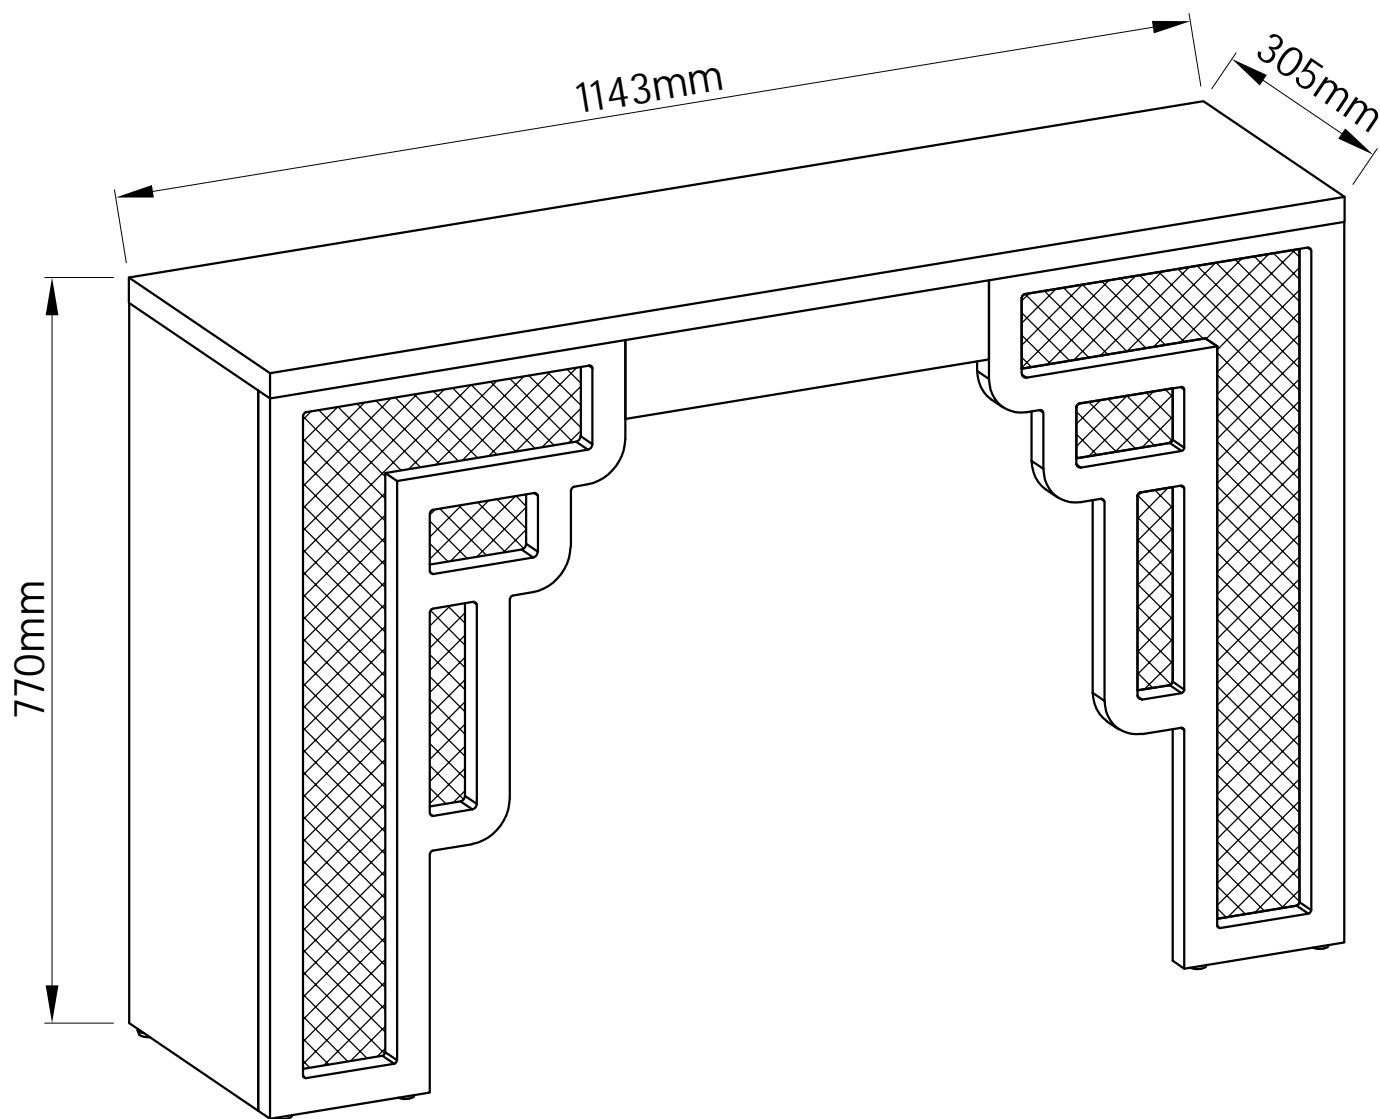

ASSEMBLY INSTRUCTIONS

SUZIE RATTAN CONSOLE

SUZIE RATTAN CONSOLE

ASSEMBLY INSTRUCTIONS

SUZIE RATTAN CONSOLE

PART LIST			
LABEL	PICTURE	DESCRIPTIONS	QTY
A		TOP	1
B		LEGS	2
C		SIDES	2

HARDWARE LIST			
LABEL	PICTURE	DESCRIPTIONS	QTY
1		ALLEN KEY	1
2		CAMLOCK & COVER CAP	12
3		BOLT M6-20 & WASHER	6
4		DOWEL 8-30	6
5		STICKER	15

ASSEMBLY INSTRUCTIONS

SUZIE RATTAN CONSOLE

STEP
1

Install 4 camlocks (2) and 4 dowels (4) to the tabletop (A) as illustrated.

STEP
2

Install 4 camlocks (2) and 1 dowel (4) to each Leg (B) as shown.

STEP
3

Assemble the 2 sides (C) to the tabletop (A) as shown.

ASSEMBLY INSTRUCTIONS

SUZIE RATTAN CONSOLE

STEP
4

Use the Camlock (2) to secure the sides (C) to the table top (A).
Use the Bolt (3) to connect the side (C).

STEP
5

Assemble the 2 legs (B) to the sides (C) as shown.