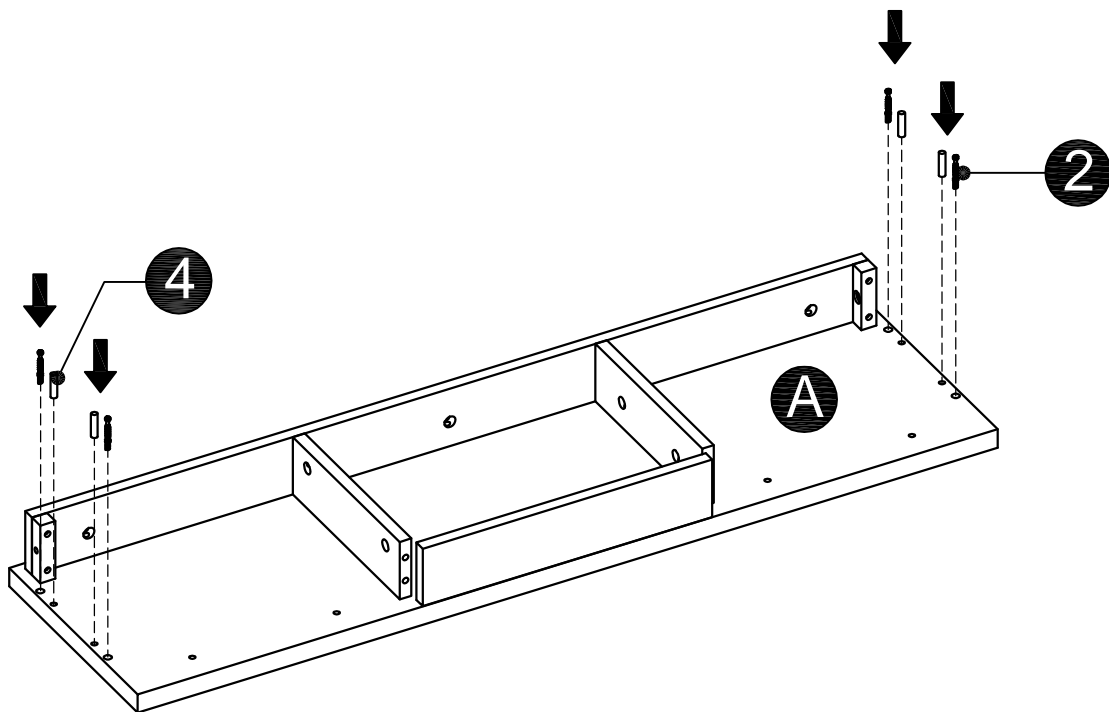

ASSEMBLY INSTRUCTIONS

SUZIE RATTAN CONSOLE

SUZIE RATTAN CONSOLE

ASSEMBLY INSTRUCTIONS

SUZIE RATTAN CONSOLE

PART LIST			
LABEL	PICTURE	DESCRIPTIONS	QTY
A		TOP	1
B		LEGS	2
C		SIDES	2

HARDWARE LIST			
LABEL	PICTURE	DESCRIPTIONS	QTY
1		ALLEN KEY	1
2		CAMLOCK & COVER CAP	12
3		BOLT M6-20 & WASHER	6
4		DOWEL 8-30	6
5		STICKER	15

BEFORE BEGINNING ASSEMBLY:

Read instructions cover to cover

Have two adults on hand for assembly

Do NOT assemble on flooring or carpet. Assemble on a clean non-marring surface (ex: packing foam)

Save all packaging until assembly is completed

ASSEMBLY INSTRUCTIONS

SUZIE RATTAN CONSOLE

STEP
1

Install 4 camlocks (2) and 4 dowels (4) to the tabletop (A) as illustrated.

STEP
2

Install 4 camlocks (2) and 1 dowel (4) to each Leg (B) as shown.

STEP
3

Assemble the 2 sides (C) to the tabletop (A) as shown.

ASSEMBLY INSTRUCTIONS

SUZIE RATTAN CONSOLE

STEP
4

Use the Camlock (2) to secure the sides (C) to the table top (A).
Use the Bolt (3) to connect the side (C).

STEP
5

Assemble the 2 legs (B) to the sides (C) as shown.