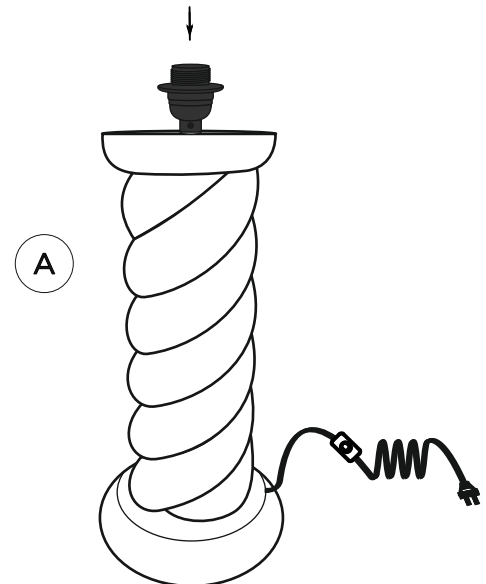

RAPUNZEL TABLE LAMP

TOV

RAPUNZEL

ASSEMBLY INSTRUCTIONS

# PARTS LIST & HARDWARE LIST

LABEL	DESCRIPTIONS	PICTURE	QTY
A	LAMP BASE		X1
B	LAMP SHADE		X1
C	HOLDER RING		X1