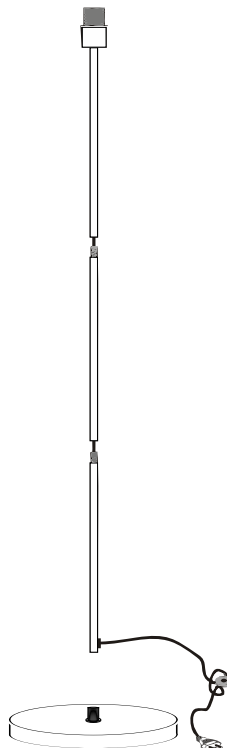

JUNE FLOOR LAMP

TOV

JUNE

ASSEMBLY INSTRUCTIONS

PARTS LIST & HARDWARE LIST

LABEL	DESCRIPTIONS	PICTURE	QTY
A	LAMP SHADE		1X
B	LAMP BASE		1X
C	LAMP ROD		3X
D	HOLDER RING		1X

ASSEMBLY

CARE & MAINTENANCE

Do not use polishes or cleaners on your lamp.
USE DRY CLOTH TO CLEAN.

Thank you for purchasing the **June Floor Lamp**
This page lists all contents included in the box.
Please take time to identify the all parts of this product .
As you unpack and prepare for assembly, place
the contents on a carpeted or padded area to protect them
from damage.