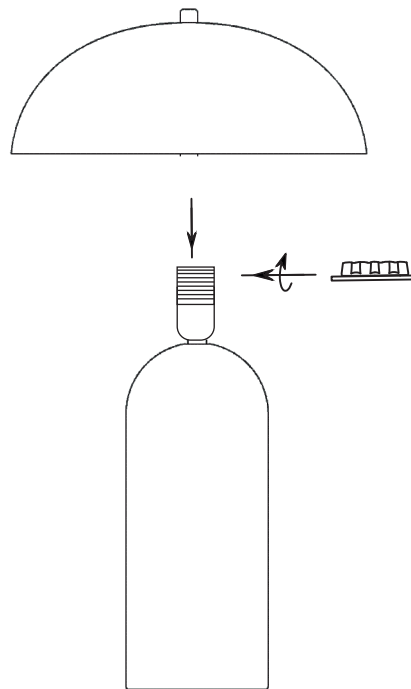

Sammi Table Lamp

TOV

Sammi

ASSEMBLY INSTRUCTIONS

PARTS LIST & HARDWARE LIST

LABEL	DESCRIPTIONS	PICTURE	QTY
A	LAMP BASE		1X
B	LAMP SHADE		1X
C	HOLDER RING		1X

ASSEMBLY

CARE & MAINTENANCE