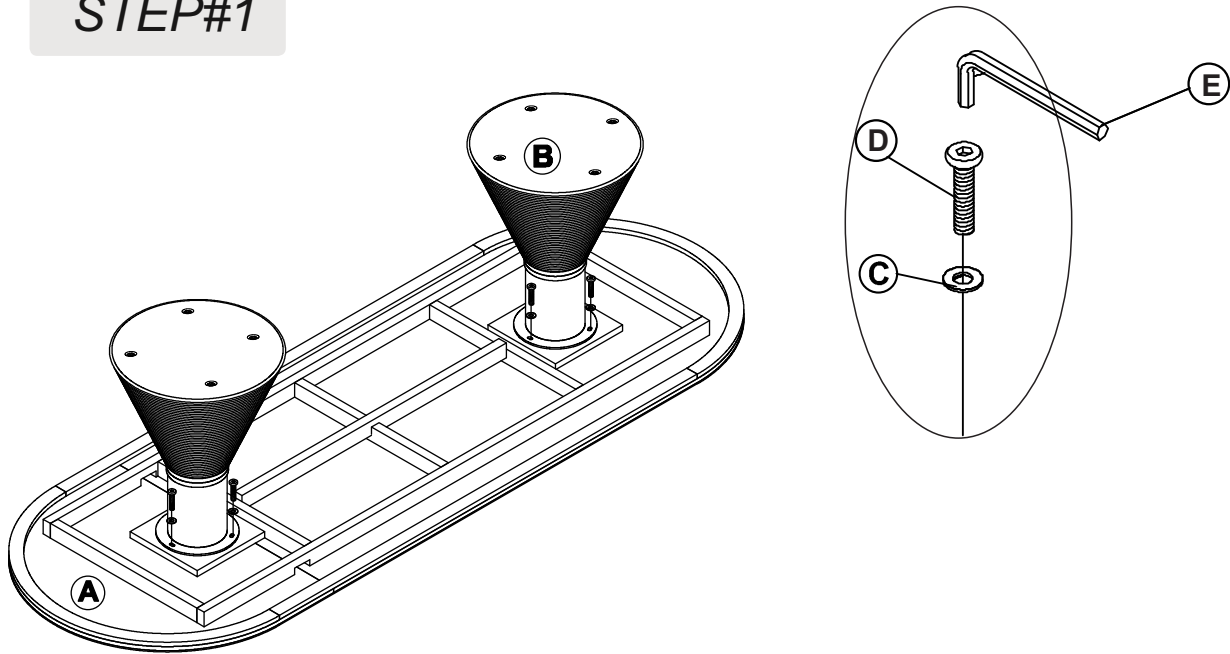

ASSEMBLY STEPS

STEP#1