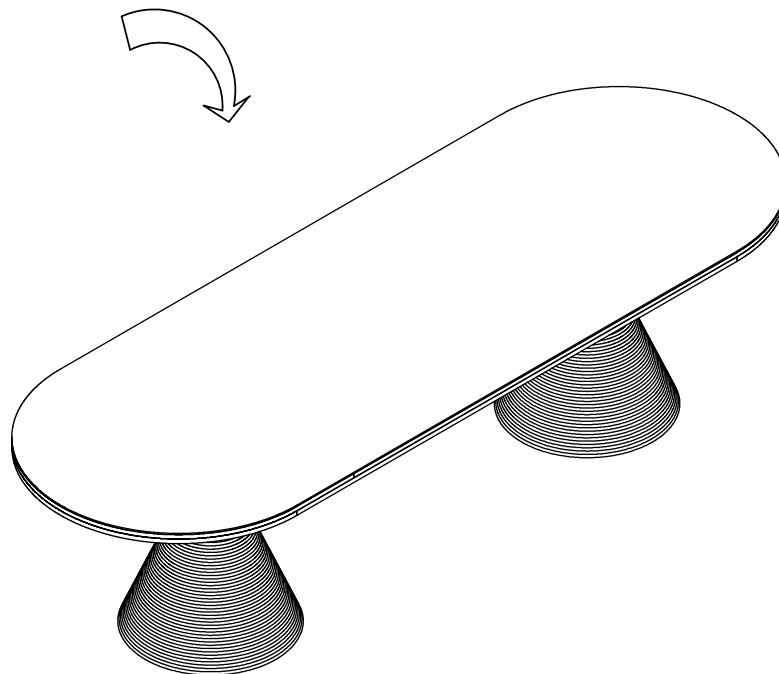

ASSEMBLY STEPS

STEP#1

STEP#2