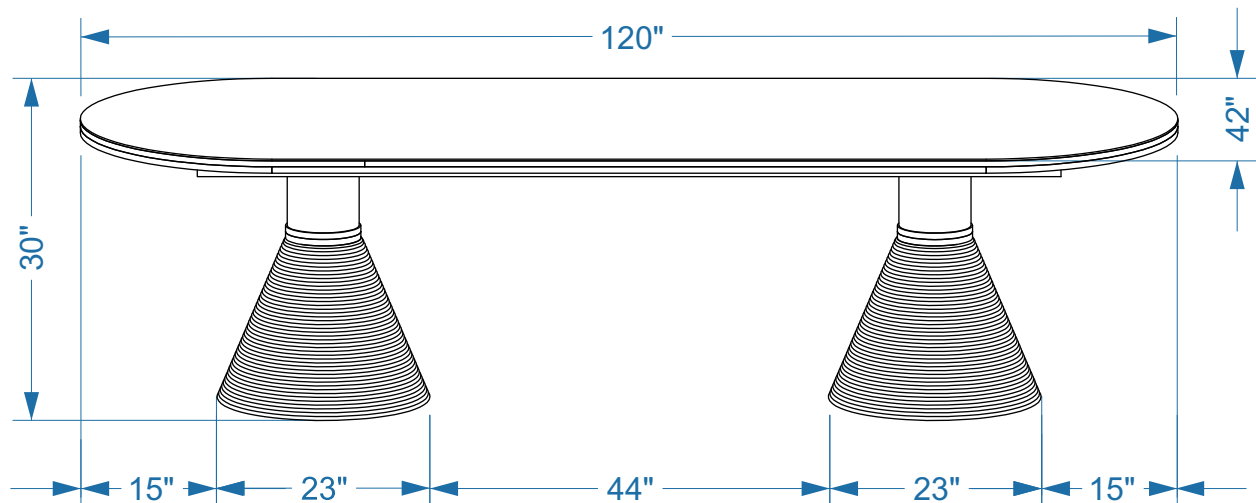

Rishi Black/Natural Rope Table
TOV-D44047/TOV-D44048

RISHI

ASSEMBLY INSTRUCTIONS

PARTS LIST

LABEL	PICTURE	DESCRIPTION	QTY
A		TOP	1
B		LEG	2

HARDWARE

LABEL	PICTURE	DESCRIPTION	QTY
C		METAL GASKET Ø8/19xH1.5mm	6
D		SCREW M8X30	6
E		WRENCH M4x60	1