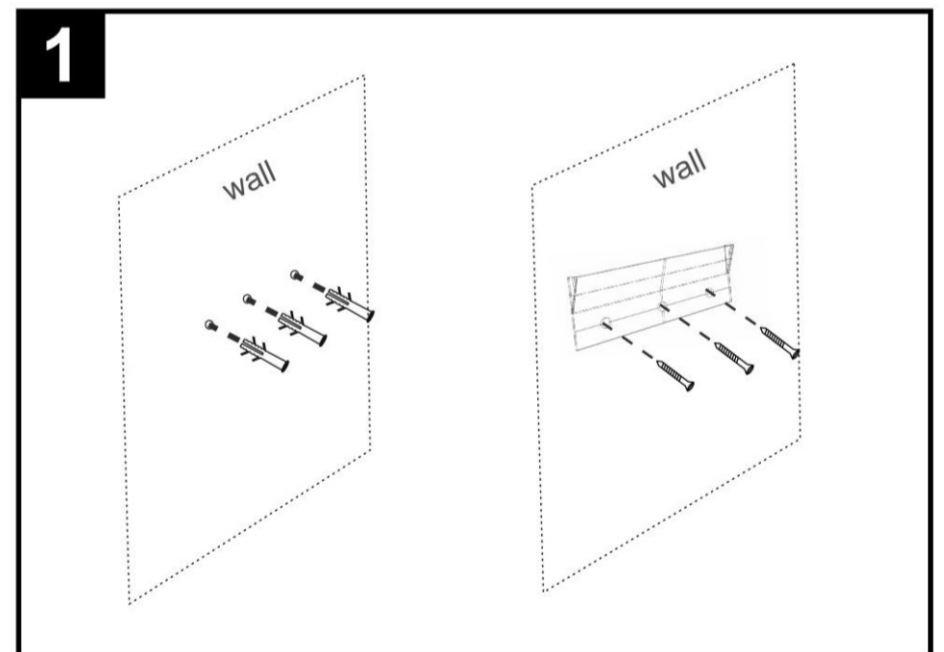

(Page 3 of 4)