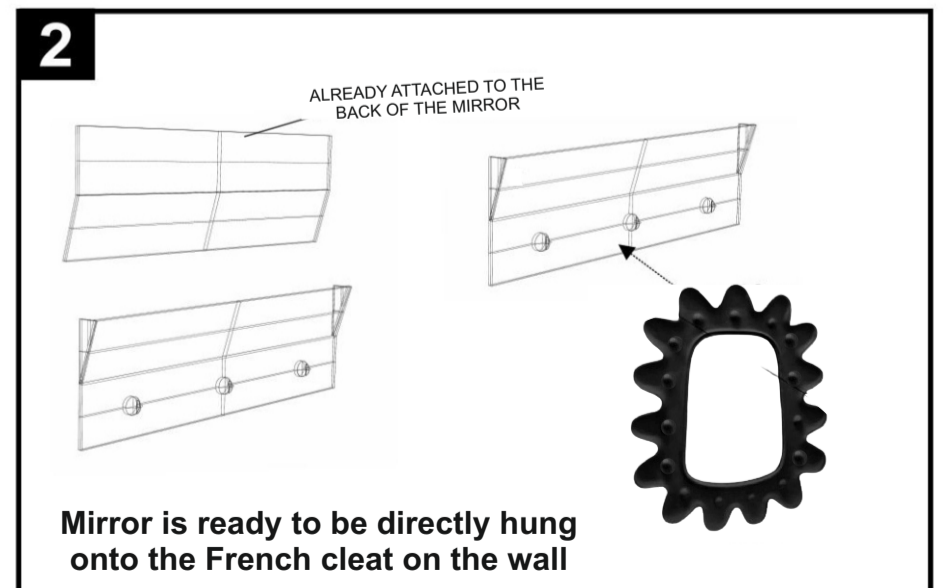

(Page 3 of 4)