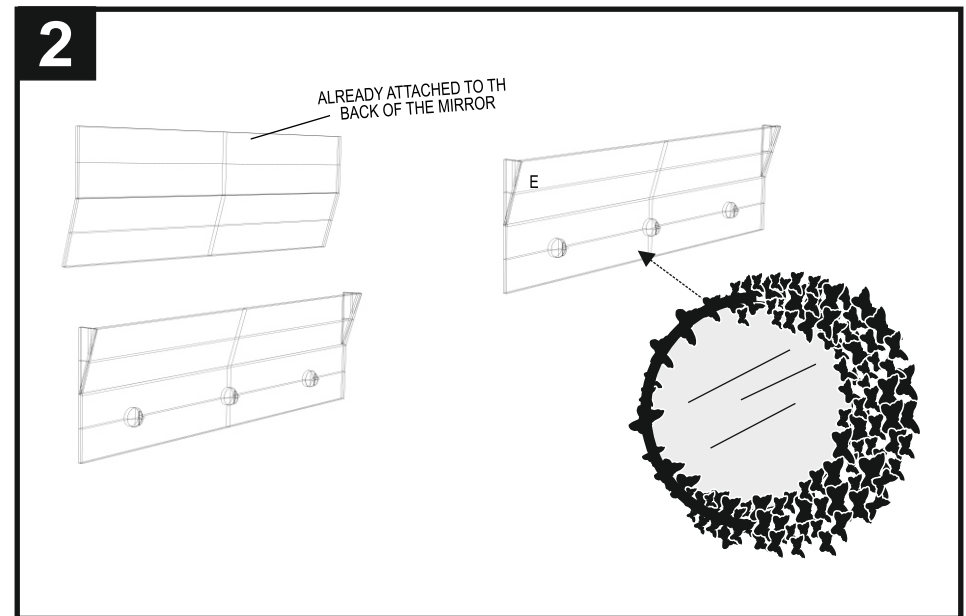

Part List and Hardware List

PART	DESCRIPTION	PICTURE	QUANTITY
A	Butterfly Gold Mirror		1X
B	Anchor		3X
A	Screw		3X
A	Cleat		1X

PREPARATION

Before beginning assembly of product, make sure all parts are present. Compare parts with package contents list and hardware contents list. If any part is missing or damaged, do not attempt to assemble the product. Estimated Assembly Time: 5 minutes.