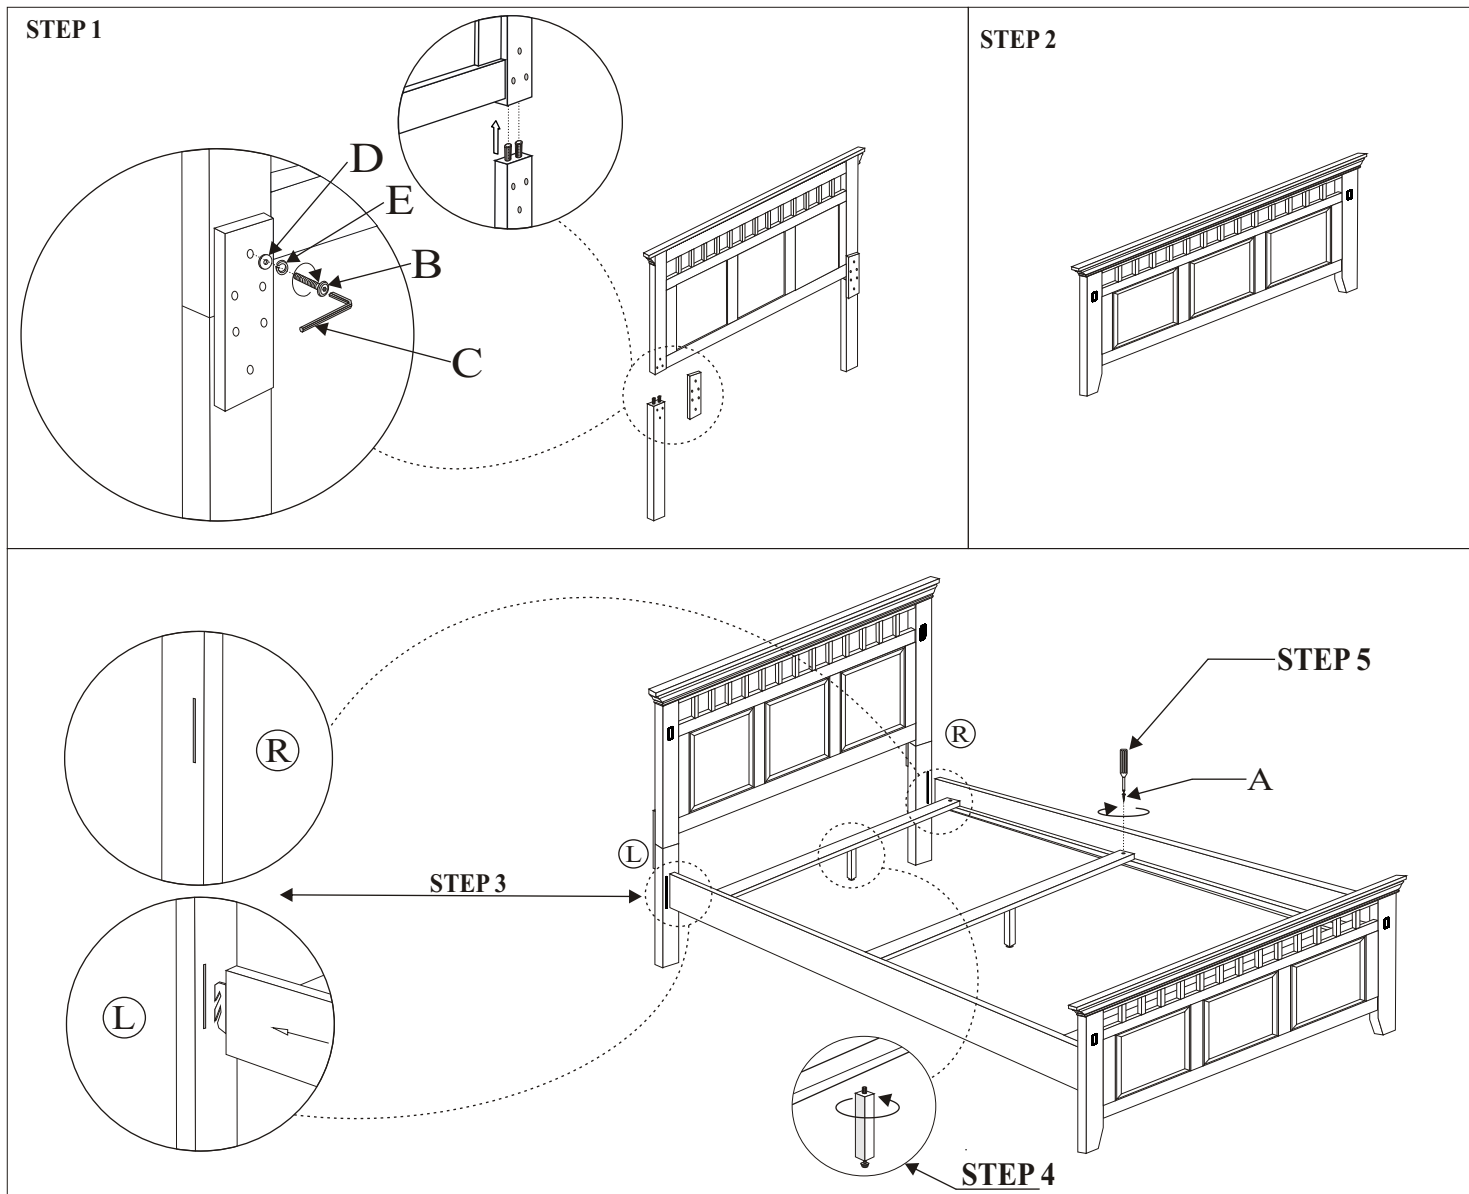

Elements

ASSEMBLY INSTRUCTION

GROUP NO : TRUDY PANEL BED
ITEM NO : TR 900 QHB / TR 900 QFB Description : QUEEN BED HB/ FB
TR 900 QRL QUEEN BED RAILS

Thank you for purchasing this quality product. Be sure to check all packing material carefully for small parts which may loose inside the carton during shipment.

NO:	DRAWING	SIZE	DESCRIPTION	QTY
A		M4 X 30 mm	CBS.SCREW	6 pcs
B		M6 X 40 mm	JCBC. BOLT	12 pcs
C		M4 X 58mm	ALLEN WRENCH	1 pc
D		M6 X 13mm	FLAT WASHER	12 pcs
E		M6 X 13mm	SPRING WASHER	12 pcs

MADE IN MALAYSIA