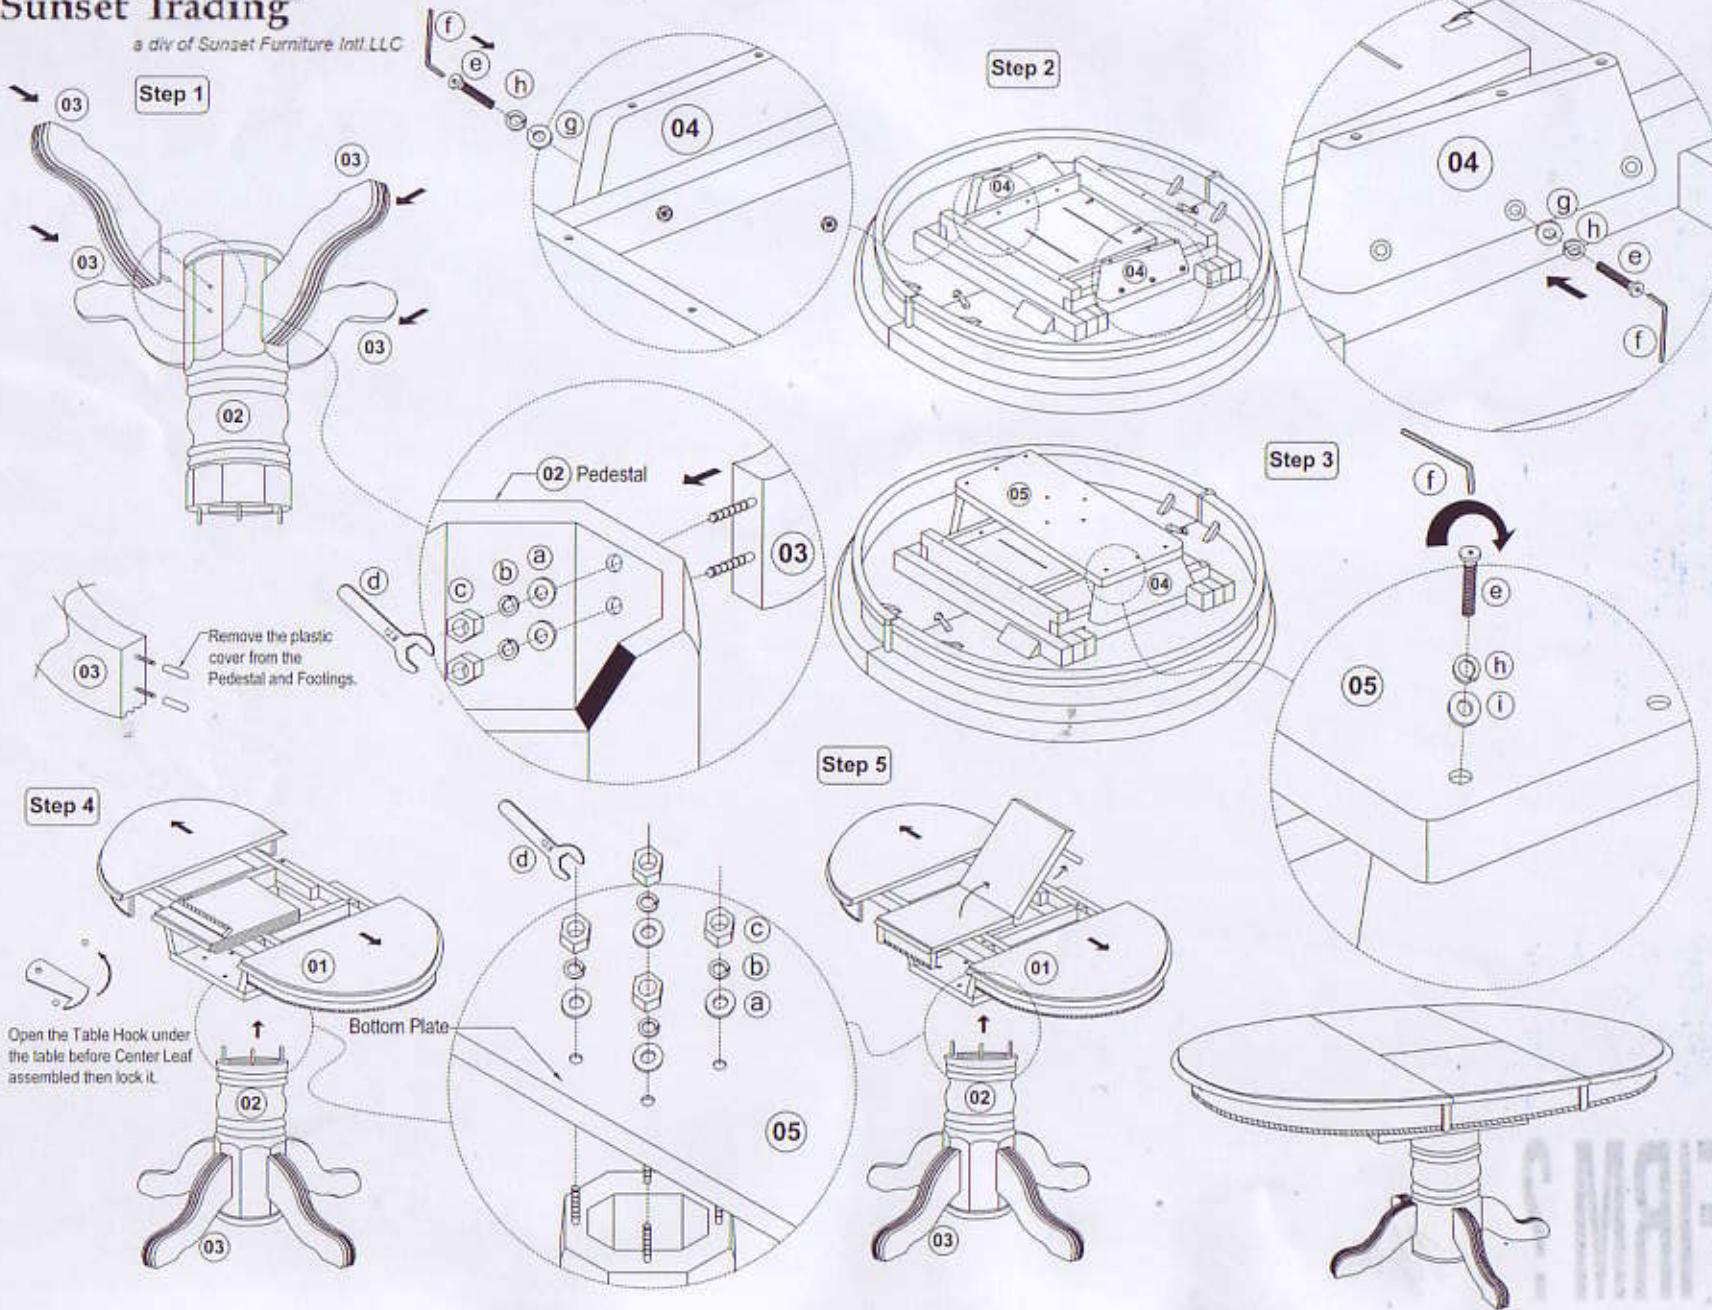

# ASSEMBLY INSTRUCTION

## OVAL BUTTERFLY TABLE

Size : 48"W x 48" x 66"L x 30"HT

Model :DLU-TBX-4866 (TSEB-0803)

Sunset Trading®

a div of Sunset Furniture Intl.LLC

### List of Part For 1Set

01		Table Top	1
02		Pedestal	1
03		Leg	4
04		Supporting Rail	2
05		Mounting Plate	1

### List of hardware For 1 Set

a		Flat Washer 3/16" x 22mm	12
b		Spring Washer 3/16"	12
c		Hexagon Nut	12
d		Spanner	1
e		J/CBC Bolt M6 x 45mm	12
f		Allen Key M4	1
g		Flat Washer 1/4" x 13mm	6
h		Spring Washer 1/4"	12
i		Flat Washer 1/4" x 18mm	6