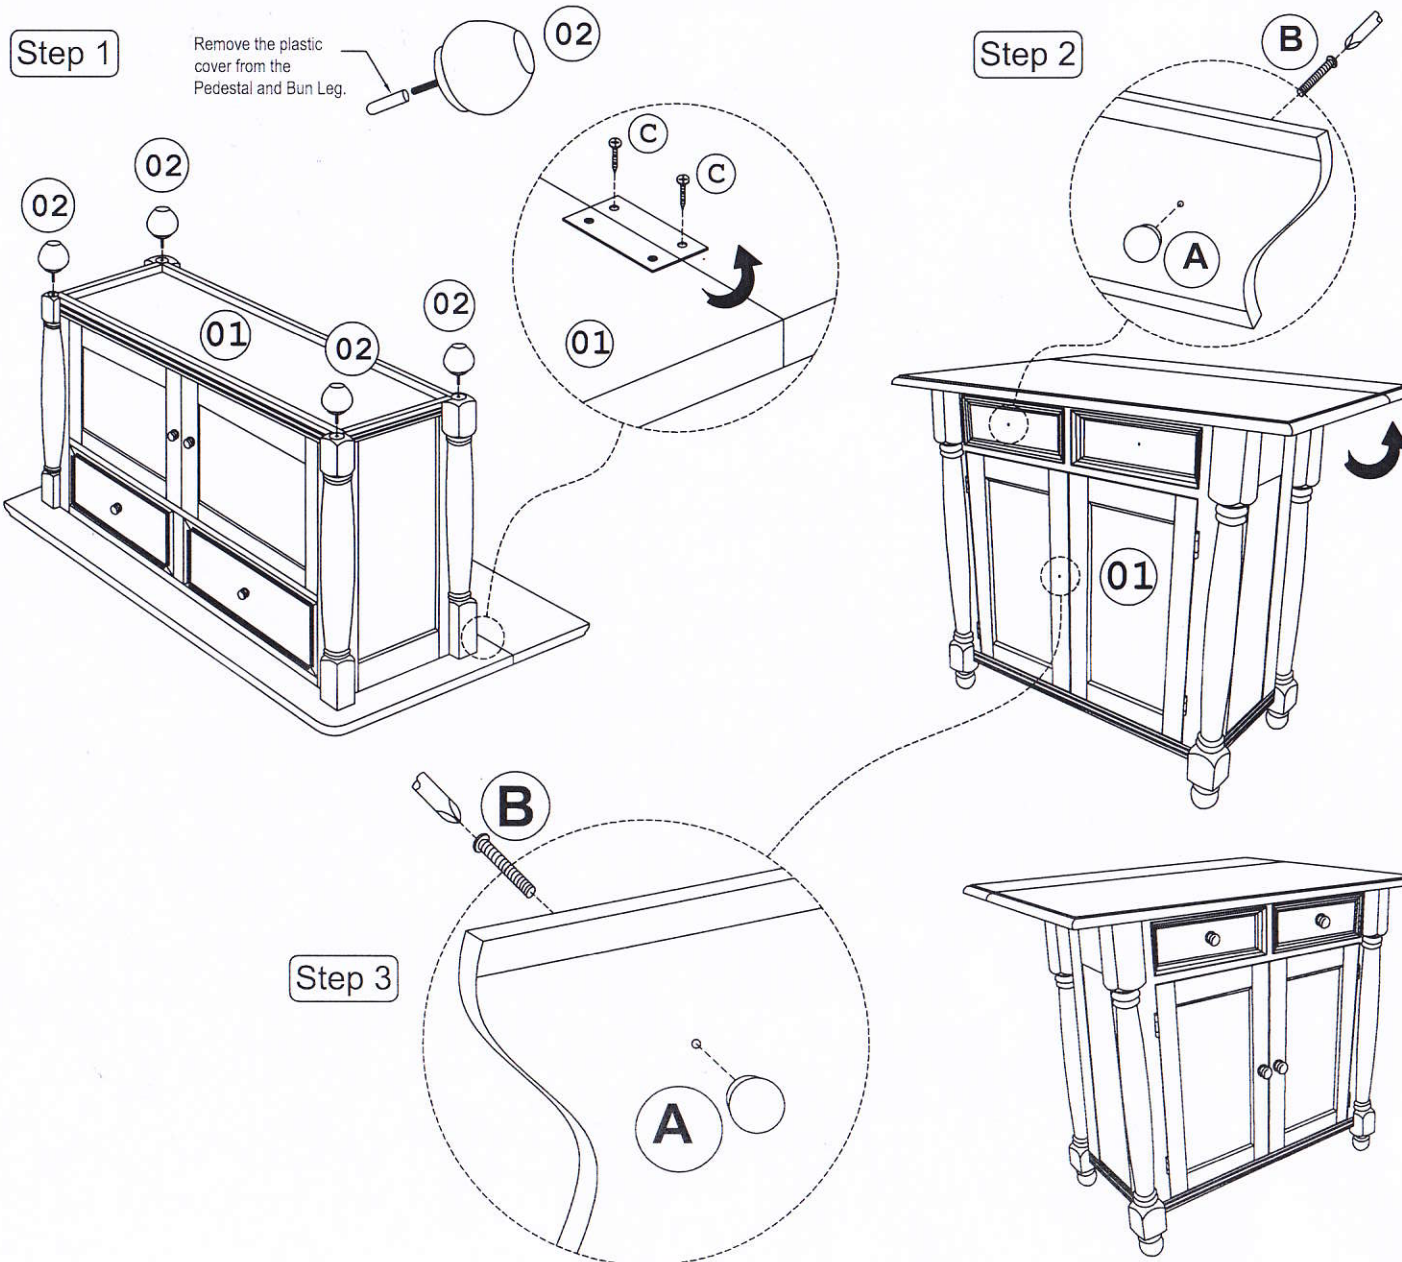

## DROP LEAF ISLAND

42" L x 22"D x (1-10"Leaf ) x 37" HT

Thank You for purchasing this Quality product. It has been engineered for easy assembly yet constructed for durability. Please take the time to read and follow the instructions while assembling.

Model : DLU-KI-4222 ( S 0610 )

### LIST OF PARTS FOR 1 SET

01		CABINET	1
02		BUN LEG	4