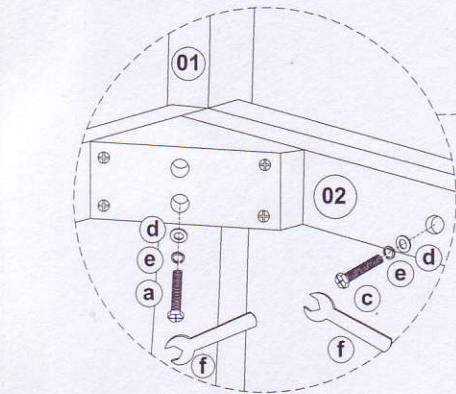

www.sunsettrading.com
info@sunsettrading.com

**Pls Check to make sure you have all parts otherwise contact local retailer or Sunset Trading customer service at 877-364-8464"

Model : DLU-BR-B50-RTA(CS-1309-RTA-24")

Step 1

List of Part For 1 Set

Code	Figure	Part	Qty.
01		Back Frame	1
02		Seat Frame	1
03		Front Leg (L)	1
04		Front Leg (R)	1
05		Front Stretcher	1
06		Side Stretcher	2

List of hardware For 1 Set

Code	Figure	Hardware	Qty.
a		Hex.Bolt M6 x 80mm	4
b		Hex.Bolt M6 x 60mm	4
c		Hex.Bolt M6 x 40mm	2
d		Flat Washer 1/4" x 18mm	10
e		Spring Washer 1/4"	10
f		Spanner 10mm	1
g		PHRS Screw #8 x 1 1/4"	6

! Important Notes

- Keep all hardware parts out of reach of children.
- Must tighten screws periodically. With use screws will become loose. Check tightness of all screws every 6-8 weeks.
- Don't attempt to repair or modify parts that are broken or defective. Please contact the store immediately.
- Do not tighten all screw / bolt until all completely assembled.

Notes

- Place all wooden parts on a clean and smooth surface such as a rug or carpet to avoid the parts from being scratched.
- Check to be sure that you have all parts and hardware.
- Remove all wrapping materials including staples & packing straps before you start to assemble.

Care And Maintenance

- The Touch of a soft cloth is all the maintenance your wood pieces will ever need.
- Never use harsh chemicals or abrasive cleaner as they could mark or destroy finish.

Step 2