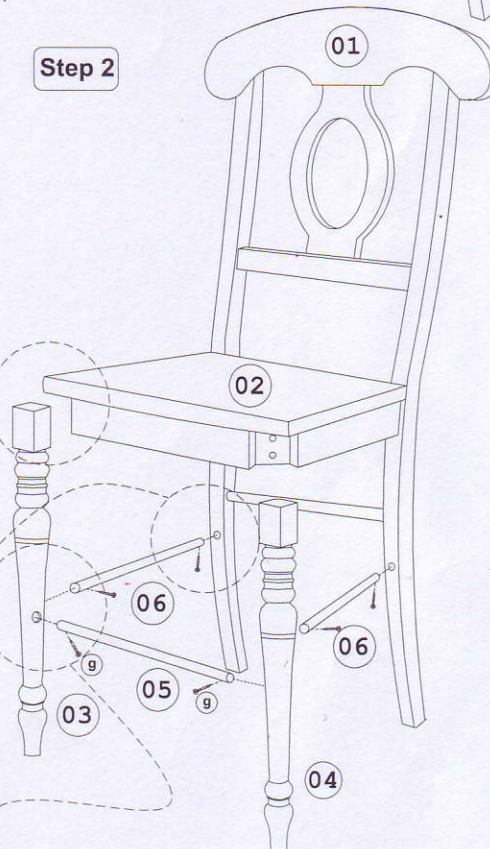

Assembly Completed !!..