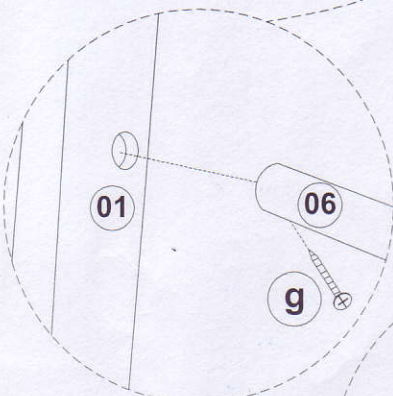

Assembly Completed !!..