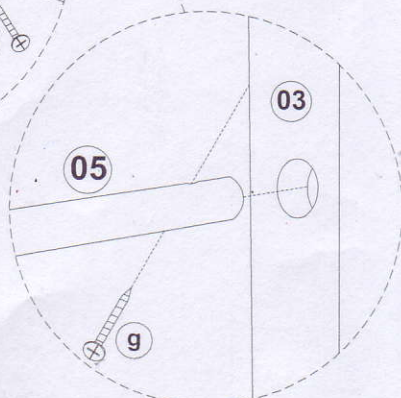

Assembly Completed !!..