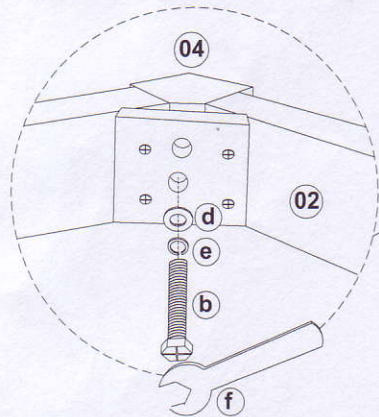

Assembly Completed !!..