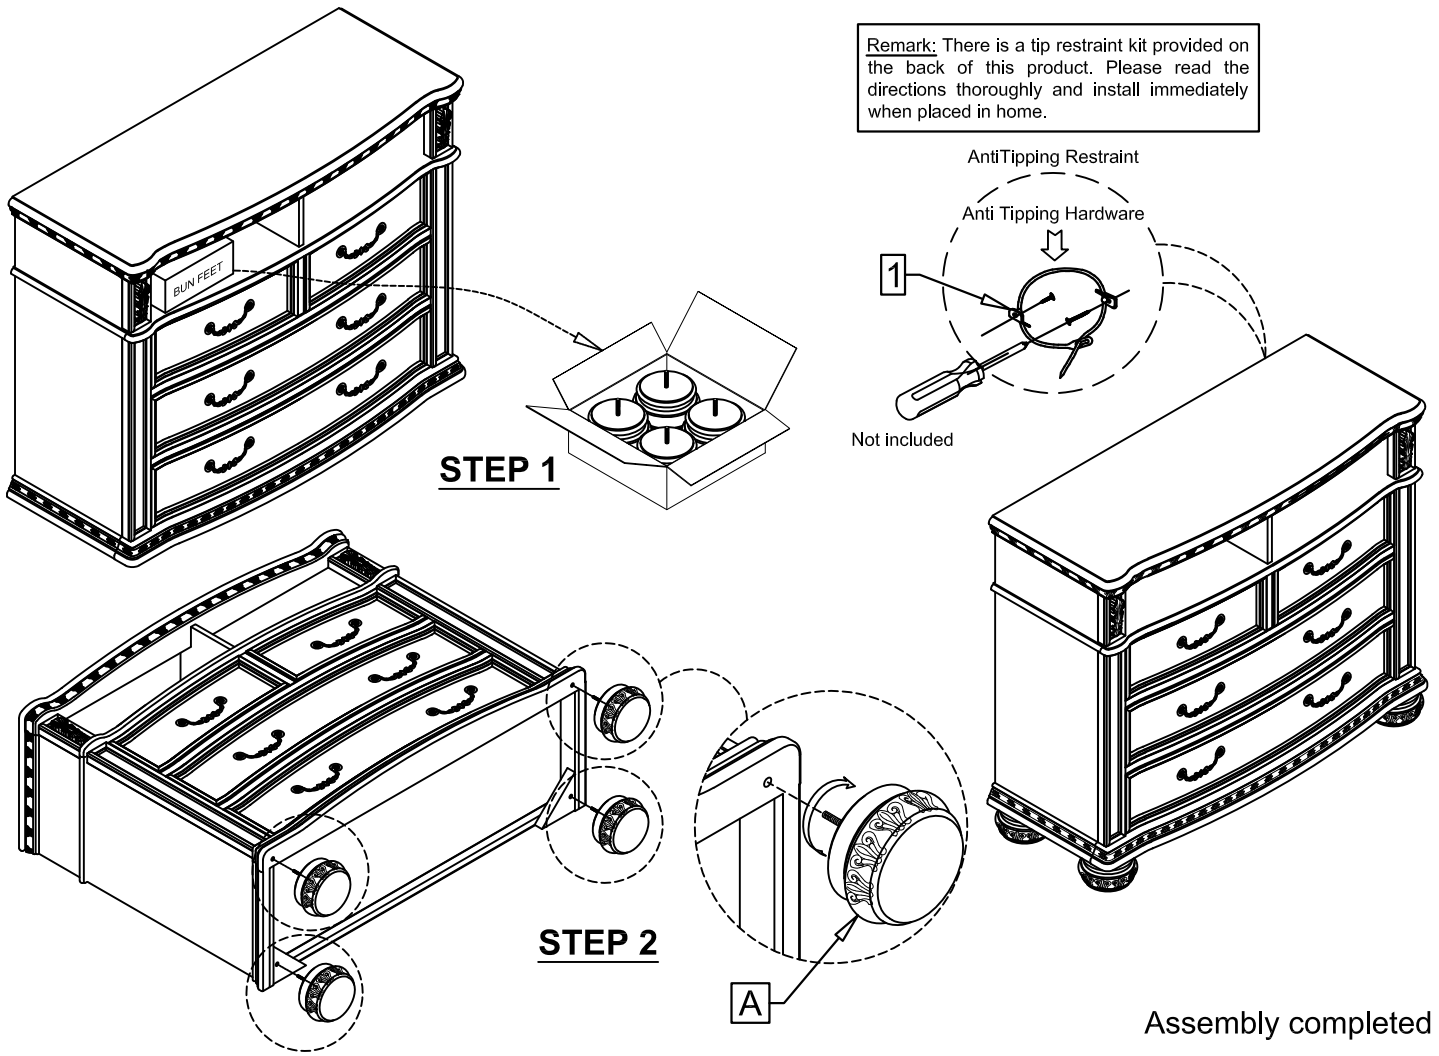

⚠ WARNING: To avoid serious personal injury:

- Carefully and strictly follow assembly instructions. Improper assembly of furniture can result in structural failure, instability of the product, or tip-over.
- Monitor and carefully control the assembly components. These include small parts and hardware that may present a choking hazard to small children. This furniture should be assembled only by responsible adults and children should not be involved in the assembly process.
- Where provided, wall mounting hardware should always be used as prescribed in these instructions to anchor furniture to walls. Proper use of the wall mounting hardware can significantly reduce the potential for furniture tip-over and crushing injuries.

NO.:	HARDWARE LIST (162/163/RE163SS-135)	Q'TY	NO.:	PARTS LIST		
1	TIPPING RESTRAINT KIT	1 set	A		Bun Feet with Glide Nail	4 pieces

Remark: There is a tip restraint kit provided on the back of this product. Please read the directions thoroughly and install immediately when placed in home.

AntiTipping Restraint

Anti Tipping Hardware

1

Not included