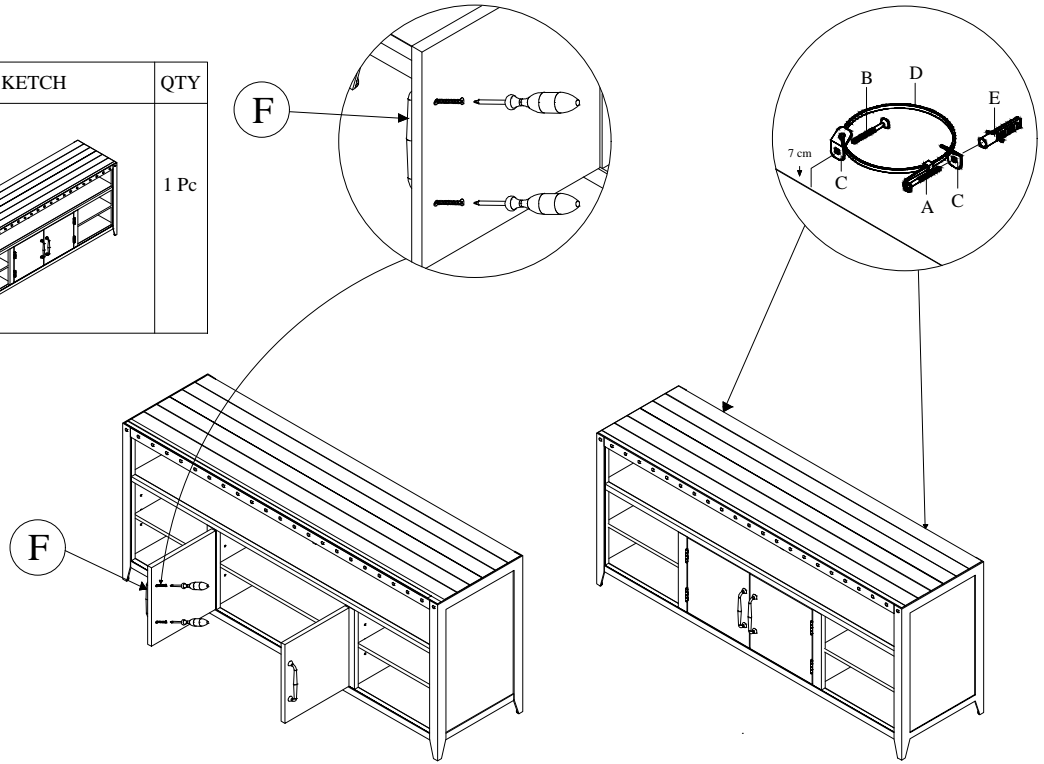

## PART LIST

NO	DESCRIPTION	SKETCH	QTY
1	MEDIA CONSOLE		1 Pc

## HARDWARE LIST

NO	SKETCH	HARDWARE	QTY
A		Screw Ø8 x 2"	2 Pc
B		Screw Ø8 x 3/4"	2 Pc
C		Metal Anchor	4 Pc
D		Restrain Strap	2 Pc
E		Fischer	2 Pc
F		Handle + Screw	2 Pc

Philip Headscrew Driver  
(not included)