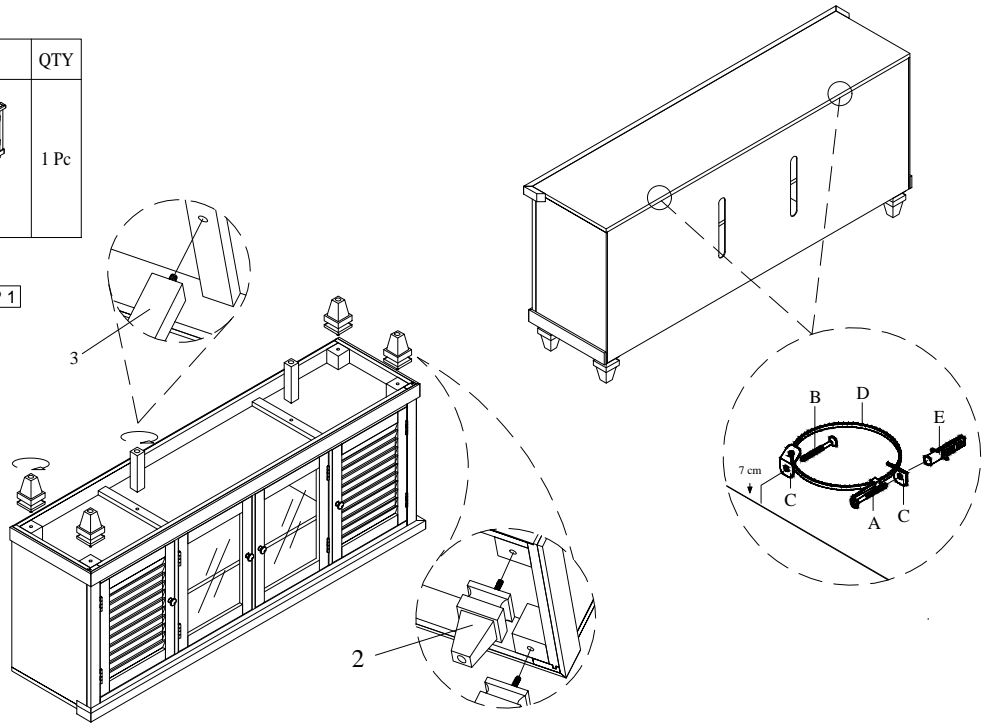

ASSEMBLY INSTRUCTIONS #3647-72

PART LIST

NO	DESCRIPTION	SKETCH	QTY
1	MEDIA CONSOLE 72"		1 Pc

PART LIST

NO	DESCRIPTION	SKETCH	QTY
2	Leg		4 Pcs
3	Center Leg		2 Pcs

HARDWARE LIST

NO	SKETCH	HARDWARE	QTY
A		Screw Ø8 x 2"	2 Pcs
B		Screw Ø8 x 3/4"	2 Pcs
C		Metal Anchor	4 Pcs
D		Restrain Strap	2 Pcs
E		Fischer	2 Pcs

STEP 1

ASSEMBLY INSTRUCTIONS #3647-72

PART LIST

NO	DESCRIPTION	SKETCH	QTY
1	MEDIA CONSOLE 72"		1 Pc

PART LIST

NO	DESCRIPTION	SKETCH	QTY
2	Leg		4 Pcs
3	Center Leg		2 Pcs

HARDWARE LIST

NO	SKETCH	HARDWARE	QTY
A		Screw Ø8 x 2"	2 Pcs
B		Screw Ø8 x 3/4"	2 Pcs
C		Metal Anchor	4 Pcs
D		Restrain Strap	2 Pcs
E		Fischer	2 Pcs