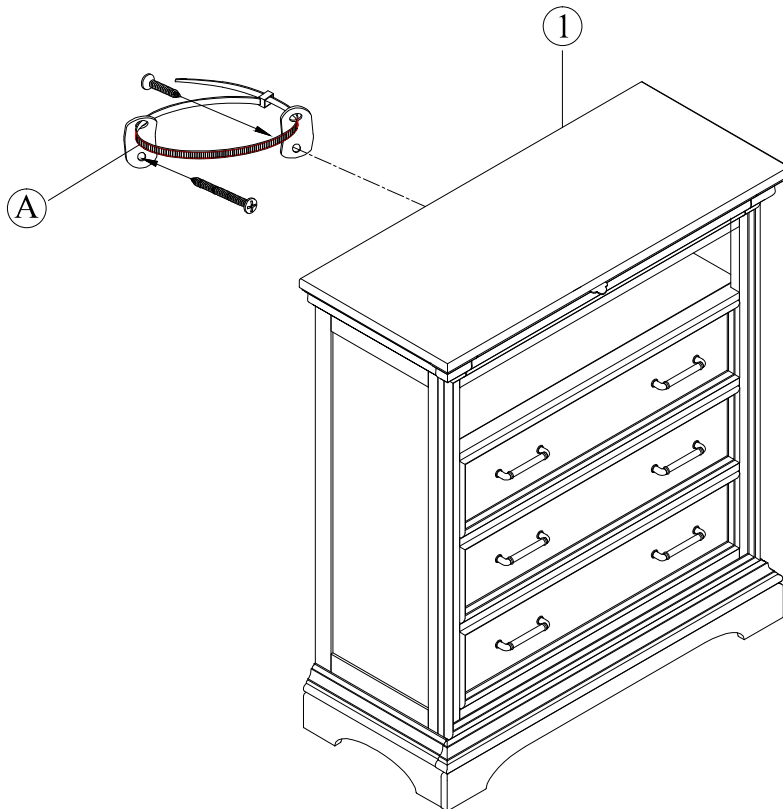

ASSEMBLY INSTRUCTIONS

ITEM #: P012145

DESCRIPTION: MEDIA CHEST

Thank you for purchasing this quality product. Be sure to check all packing material carefully for small parts that may have come loose inside the carton during shipment. Identify and count all hardware and compare with the hardware list below.

TOOLS REQUIRED (NOT PROVIDED)

Phillips screwdriver

HARDWARE LIST:

No.	Description	Sketch	Size	Q'ty
A	Furniture Tipping Restraint			1 Set

PARTS LIST:

No.	Description	Sketch	Q'ty
1	Media Chest		1 Pc

RESIDENTIAL USE ONLY