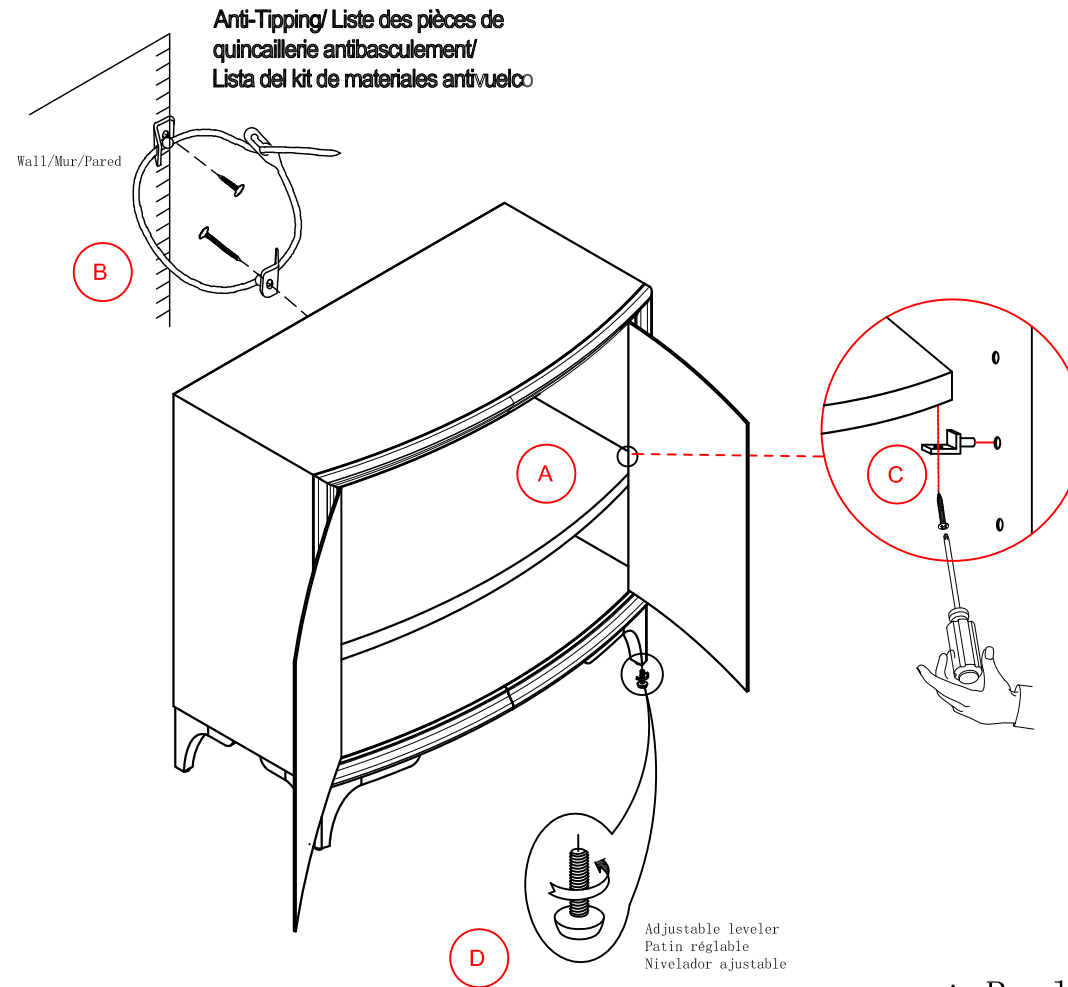

ASSEMBLY INSTRUCTIONS/ NOTICE DE MONTAGE/ INSTRUCCIONES DE MONTAJE

ITEM NO. / ARTICLE NO. / ARTICULO NO : P301000

DESCRIPTION/LA DESCRIPCION/DESCRIPCION :Door Chest/Commode avec porte/Cómoda con puertas

WARNING	
	Children have died from furniture tipover. To reduce the risk of furniture tipover: • ALWAYS install tipover restraint provided. • NEVER put a TV on this product. • NEVER allow children to stand, climb or hang on drawers, doors, or shelves. • NEVER open more than one drawer at a time. • Place heaviest items in the lowest drawers. <i>This is a permanent label. Do not remove!</i>

* Replaceable Part