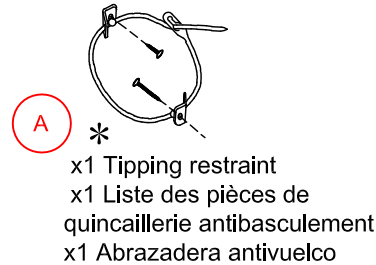

PARTS LIST / LISTE DES PIÈCES / LISTA DE PIEZAS

ITEM NO. / ARTICLE NO. / ARTICULO NO : P301651

DESCRIPTION/LA DESCRIPCION/DESCRIPCIÓN :Dressing Chest/Commode/Cómoda

* Replaceable Part

ASSEMBLY INSTRUCTIONS/ NOTICE DE MONTAGE/ INSTRUCCIONES DE MONTAJE

ITEM NO. / ARTICLE NO. / ARTICULO NO : P301651

DESCRIPTION/LA DESCRIPCION/DESCRIPCION :Dressing Chest/Commode/Cómoda

WARNING	
	Children have died from furniture tipover. To reduce the risk of furniture tipover: <ul style="list-style-type: none">• ALWAYS install tipover restraint provided.• NEVER put a TV on this product.• NEVER allow children to stand, climb or hang on drawers, doors, or shelves.• NEVER open more than one drawer at a time.• Place heaviest items in the lowest drawers. <i>This is a permanent label. Do not remove!</i>
	