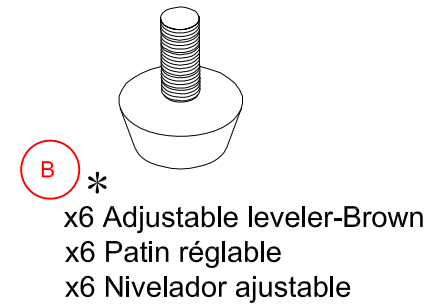

PARTS LIST / LISTE DES PIÈCES / LISTA DE PIEZAS

ITEM NO. / ARTICLE NO. / ARTICULO NO : P301651

DESCRIPTION/LA DESCRIPCION/DESCRIPCIÓN :Dressing Chest/Commode/Cómoda

* Replaceable Part

ASSEMBLY INSTRUCTIONS/ NOTICE DE MONTAGE/ INSTRUCCIONES DE MONTAJE

ITEM NO. / ARTICLE NO. / ARTICULO NO : P301651

DESCRIPTION/LA DESCRIPCION/DESCRIPCION :Dressing Chest/Commode/Cómoda

WARNING	
	Children have died from furniture tipover. To reduce the risk of furniture tipover: <ul style="list-style-type: none">• ALWAYS install tipover restraint provided.• NEVER put a TV on this product.• NEVER allow children to stand, climb or hang on drawers, doors, or shelves.• NEVER open more than one drawer at a time.• Place heaviest items in the lowest drawers. <i>This is a permanent label. Do not remove!</i>
	