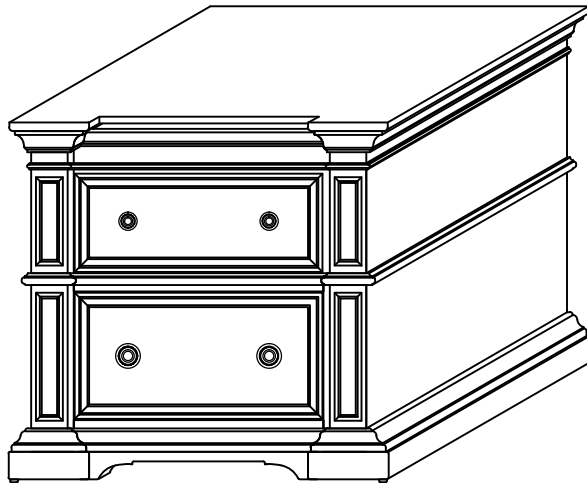

WARNING

Children have died from furniture tip-over. To reduce the risk of furniture tip-over :

- ALWAYS install tipover restraint provided.
- NEVER put a TV on this product.
- NEVER allow children to stand, climb or hang on drawers, doors, or shelves.
- NEVER open more than one drawer at a time.
- Place heaviest items in the lowest drawers.

*This is a permanent label.
Do not remove !*

x1 RP351140-FELT
Removable Felt *
Feutre
Filtro

* Replaceable Part