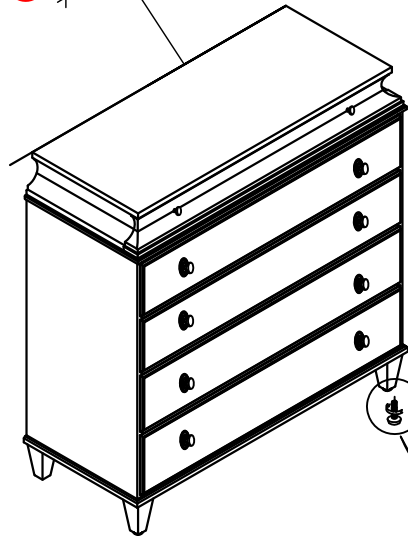

ASSEMBLY INSTRUCTIONS/ NOTICE DE MONTAGE/ INSTRUCCIONES DE MONTAJE

ITEM NO. / ARTICLE NO. / ARTICULO NO : P301055

DESCRIPTION/LA DESCRIPCION/DESCRIPCIÓN :Bachelor Chest/Commode/Cómoda

WARNING	
	Children have died from furniture tipover. To reduce the risk of furniture tipover: • ALWAYS install tipover restraint provided. • NEVER put a TV on this product. • NEVER allow children to stand, climb or hang on drawers, doors, or shelves. • NEVER open more than one drawer at a time. • Place heaviest items in the lowest drawers. <i>This is a permanent label. Do not remove!</i>

Wall/Mur/Pared

Anti-Tipping/ Liste des pièces de quincaillerie antibasculement/ Lista del kit de materiales antivuelco

Adjustable leveler-White
Patin réglable
Nivelador ajustable

* Replaceable Part