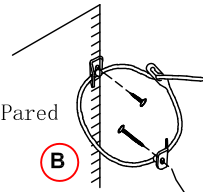

ASSEMBLY INSTRUCTIONS/ NOTICE DE MONTAGE/ INSTRUCCIONES DE MONTAJE

ITEM NO. / ARTICLE NO. / ARTICULO NO : P301055

DESCRIPTION/LA DESCRIPCION/DESCRIPCIÓN :Bachelor Chest/Commode/Cómoda

WARNING	
	Children have died from furniture tipover. To reduce the risk of furniture tipover: • ALWAYS install tipover restraint provided. • NEVER put a TV on this product. • NEVER allow children to stand, climb or hang on drawers, doors, or shelves. • NEVER open more than one drawer at a time. • Place heaviest items in the lowest drawers. <i>This is a permanent label. Do not remove!</i>

Wall/Mur/Pared

Anti-Tipping/ Liste des pièces de quincaillerie antibasculement/ Lista del kit de materiales antivuelco

Adjustable leveler-White
Patin réglable
Nivelador ajustable

* Replaceable Part