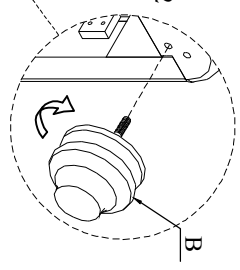

Adjustable leveler
Patin réglable
Nivelador ajustable

*Replaceable Part