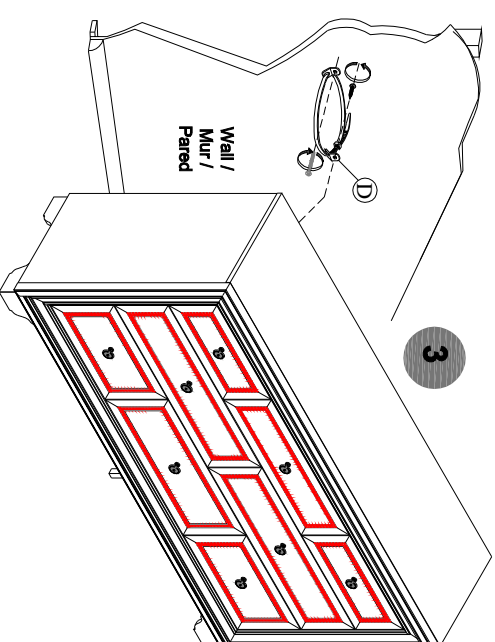

PARTS LIST / LISTE DES PIÈCES / LISTA DE PIEZAS

ITEM NO. / ARTICLE NO. / ARTICULO NO. : P629100/110

DESCRIPTION / DESCRIPCIÓN : CAMILA DRESSER/ COMMODE/ TOCADOR

CAMILA MIRROR / MIROIR / ESPEJO

⚠ WARNING

Children have died from furniture tipover. To reduce the risk of furniture tipover:

This is a permanent label. Do not remove!

A

- x1 Dresser *
- x1 Commode
- x1 Tocador

B

- x2 Mirror Support *
- x2 Supporte de miroir
- x2 Soporte del espejo

C

- x1 Mirror *
- x1 Miroir
- x1 Espejo

D

DESCRIPTION / DESCRIPCIÓN : CAMILA DRESSER/ COMMODE/ TOCADOR

CAMILA MIRROR / MIROIR / ESPEJO

⚠ WARNING

Children have died from furniture tipover. To reduce the risk of furniture tipover:

- ALWAYS install tipover restraint provided.
- NEVER put a TV on this product.
- NEVER allow children to stand, climb or hang on drawers, doors, or shelves.
- NEVER open more than one drawer at a time.
- Place heaviest items in the lowest drawers.

This is a permanent label. Do not remove!

Adjustable leveler (3 pcs)
Patin réglable (X 3)
Nivelador ajustable (3 pza)

* Replaceable Part

ASSEMBLY INSTRUCTIONS / NOTICE DE MONTAGE / INSTRUCCIONES DE MONTAJE