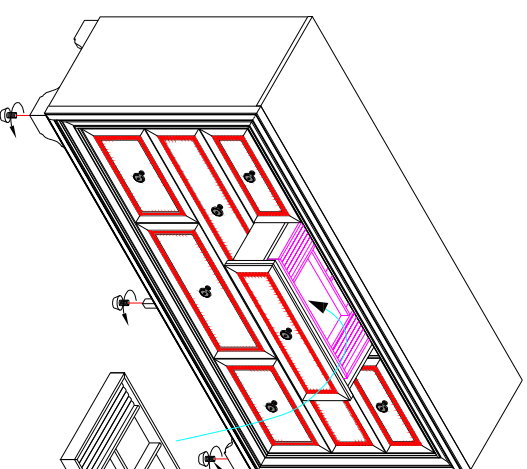

DESCRIPTION / DESCRIPCIÓN : CAMILA DRESSER/ COMMODE/ TOCADOR

CAMILA MIRROR / MIROIR / ESPEJO

⚠ WARNING

Children have died from furniture tipover. To reduce the risk of furniture tipover:

- ALWAYS install tipover restraint provided.
- NEVER put a TV on this product.
- NEVER allow children to stand, climb or hang on drawers, doors, or shelves.
- NEVER open more than one drawer at a time.
- Place heaviest items in the lowest drawers.

This is a permanent label. Do not remove!

Adjustable leveler (3 pcs)
Patin réglable (X 3)
Nivelador ajustable (3 pza)

* Replaceable Part

ASSEMBLY INSTRUCTIONS / NOTICE DE MONTAGE / INSTRUCCIONES DE MONTAJE