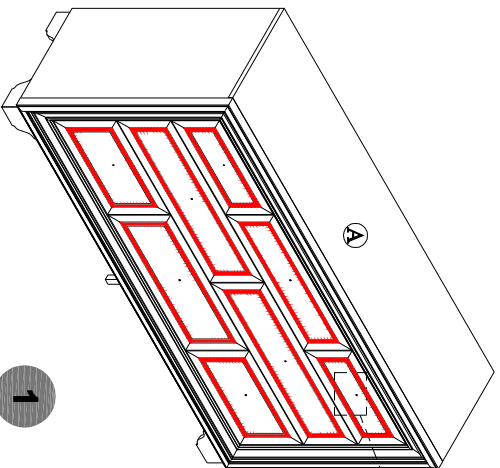

DESCRIPTION / DESCRIPCIÓN : CAMILA DRESSER/ COMMODE/ TOCADOR

CAMILA MIRROR / MIROIR / ESPEJO

⚠ WARNING

Children have died from furniture tipover. To reduce the risk of furniture tipover:

- ALWAYS install tipover restraint provided.
- NEVER put a TV on this product.
- NEVER allow children to stand, climb or hang on drawers, doors, or shelves.
- NEVER open more than one drawer at a time.
- Place heaviest items in the lowest drawers.

This is a permanent label. Do not remove!

Adjustable leveler (3 pcs)
Patin réglable (X 3)
Nivelador ajustable (3 pza)

* Replaceable Part

ASSEMBLY INSTRUCTIONS / NOTICE DE MONTAGE / INSTRUCCIONES DE MONTAJE