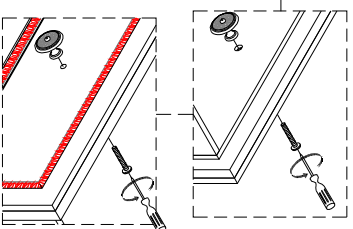

DESCRIPTION / DESCRIPCIÓN : CAMILA DRESSER/ COMMODE/ TOCADOR

CAMILA MIRROR / MIROIR / ESPEJO

⚠ WARNING

Children have died from furniture tipover. To reduce the risk of furniture tipover:

- ALWAYS install tipover restraint provided.
- NEVER put a TV on this product.
- NEVER allow children to stand, climb or hang on drawers, doors, or shelves.
- NEVER open more than one drawer at a time.
- Place heaviest items in the lowest drawers.

This is a permanent label. Do not remove!

Adjustable leveler (3 pcs)
Patin réglable (X 3)
Nivelador ajustable (3 pza)

* Replaceable Part

ASSEMBLY INSTRUCTIONS / NOTICE DE MONTAGE / INSTRUCCIONES DE MONTAJE