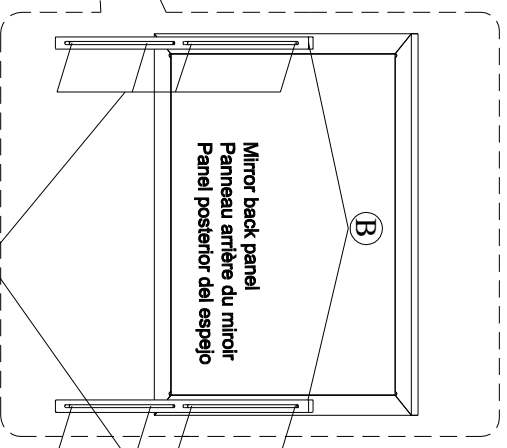

ASSEMBLY INSTRUCTIONS / NOTICE DE MONTAGE / INSTRUCCIONES DE MONTAJE

ITEM NO. / ARTICLE NO. / ARTICULO NO. : P629100/110

DESCRIPTION / DESCRIPCIÓN : CAMILLA DRESSER / COMMUNE / TOCADOR

CAMILA MIRROR / MIROIR / ESPEJO

⚠ WARNING

Children have died from furniture tipover. To reduce the risk of furniture tipover:

- ALWAYS install tipover restraint provided.
- NEVER put a TV on this product.
- NEVER allow children to stand, climb or hang on drawers, doors, or shelves.
- NEVER open more than one drawer at a time.
- Place heaviest items in the lowest drawers.

This is a permanent label. Do not remove!

Mirror back panel
Panneau arrière du miroir
Panel posterior del espejo