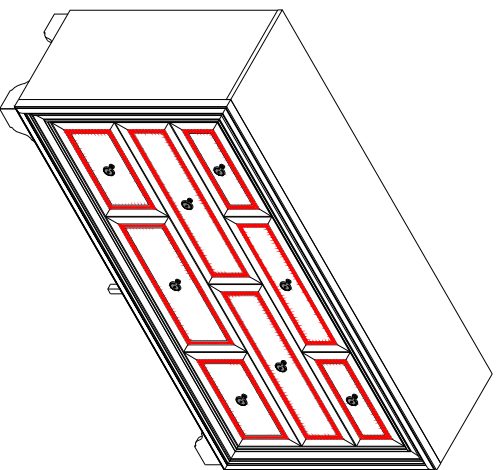

PARTS LIST / LISTE DES PIÈCES / LISTA DE PIEZAS

ITEM NO. / ARTICLE NO. / ARTICULO NO. : P629100/110

DESCRIPTION / DESCRIPCIÓN : CAMILA DRESSER/ COMMODE/ TOCADOR

CAMILA MIRROR / MIROIR / ESPEJO

⚠ WARNING

Children have died from furniture tipover. To reduce the risk of furniture tipover:

x1 RP629110-HWKIT-Hardware kit list *
Liste des pièces de quincaillerie
Lista del kit de materiales

x3 RC-FG-WHITE-White Leveler *
Patin réglable
Nivelador

x2 RC-WH-NAIL - White Plastic Nail - Clavo *

x1 RP269100-TRAY- Jewelry Tray *
Plateau à bijoux
Bandeja de joyas

x1 RC-ANTI-TIP- Anti-tipping Restraint *
Système antibauchement
Control para evitar vaticos

* Replaceable Part