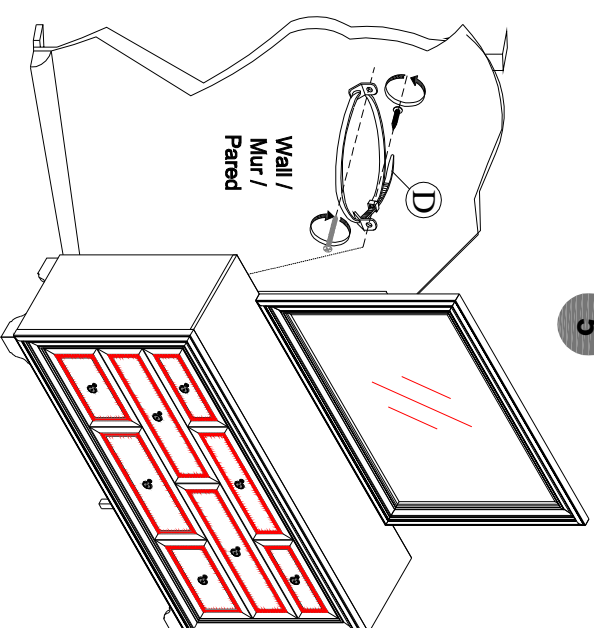

This is a permanent label. Do not remove!

Adjustable leveler (3 pcs)
Patin réglable (X 3)
Nivelador ajustable (3 pza)

* Replaceable Part

ASSEMBLY INSTRUCTIONS / NOTICE DE MONTAGE / INSTRUCCIONES DE MONTAJE

ITEM NO. / ARTICLE NO. / ARTICULO NO. : P629100/110

DESCRIPTION / DESCRIPCIÓN : CAMILLA DRESSER / COMMUNE / TOCADOR

CAMILA MIRROR / MIROIR / ESPEJO

⚠ WARNING

Children have died from furniture tipover. To reduce the risk of furniture tipover:

- ALWAYS install tipover restraint provided.
- NEVER put a TV on this product.
- NEVER allow children to stand, climb or hang on drawers, doors, or shelves.
- NEVER open more than one drawer at a time.
- Place heaviest items in the lowest drawers.

This is a permanent label. Do not remove!

Mirror back panel
Panneau arrière du miroir
Panel posterior del espejo

Wall /
Mur /
Pared

* Replaceable Part

REPLACEABLE PART / PARTIE REMPLAÇABLE / PARTE REEMPLAZABLE