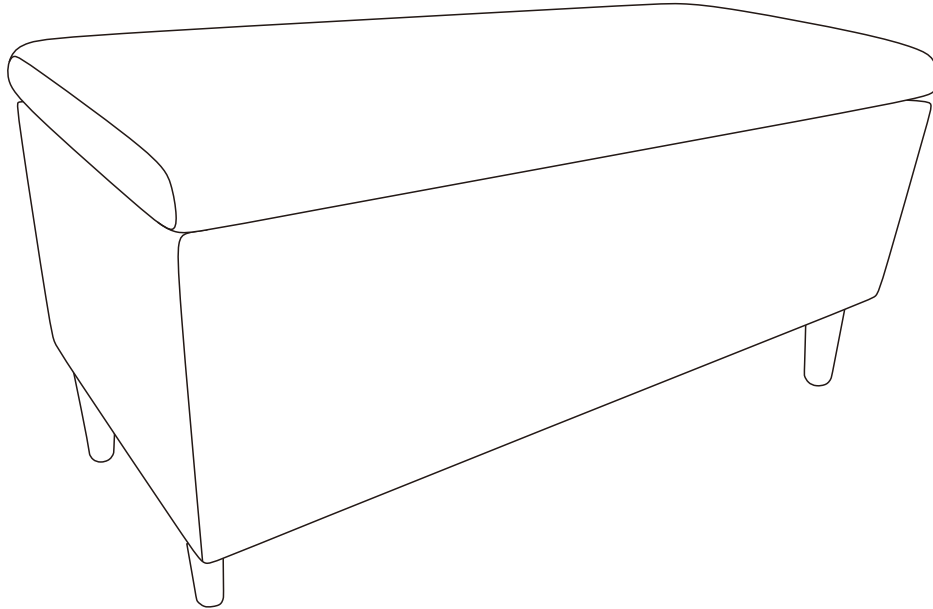

**PARTS LIST / DIAGRAM**

PRODUCT NAME / NUMBER(S): DS-D526SL-900

DESCRIPTION: Waverly Storage Bench

Banc de rangement Waverly

Banco de almacenamiento Waverly

**A**

x1 Storage Bench  
x1 Banc de rangement  
x1 Banco de almacenamiento

**B**

x4 Leg\*  
x4 Patte  
x4 Pata

**C**

x4 Plastic Washer\*  
x4 Rondelles en plastique  
x4 Arandelas de plástico

*\*Replaceable Part*

**PARTS LIST / DIAGRAM**

PRODUCT NAME / NUMBER(S): DS-D526SL-900

DESCRIPTION: Waverly Storage Bench