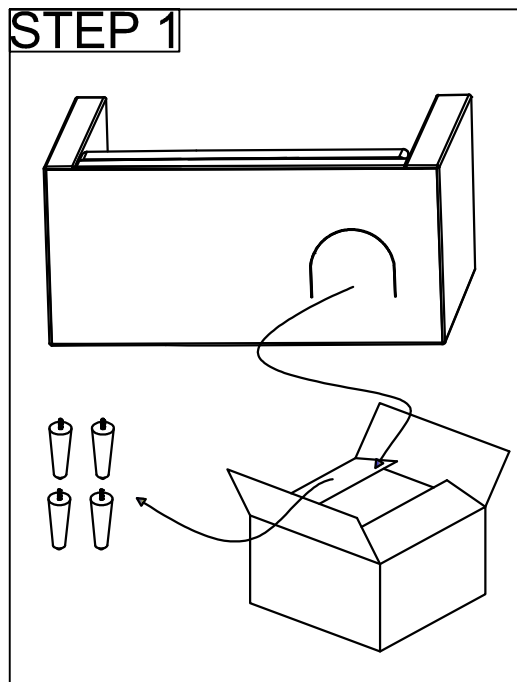

ASSEMBLY INSTRUCTIONS

Cave - Loveseat

PARTS LIST			
LABEL.	PICTURE	DESCRIPTION	Q'TY
A		LOVESEAT	1PC
B		LEG	4PCS
HARDWARE			
LABEL.	PICTURE	DESCRIPTION	Q'TY
C		WASHER	4PCS

ASSEMBLY STEPS

Adjustable levels

CARE & MAINTENANCE