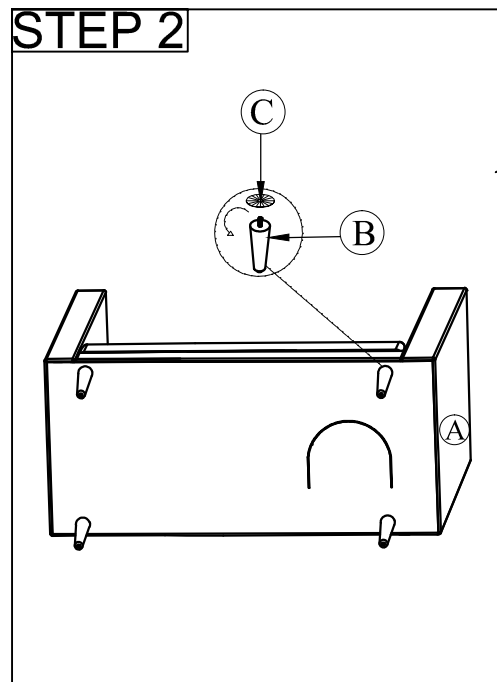

ASSEMBLY INSTRUCTIONS

Cave - Loveseat

PARTS LIST			
LABEL.	PICTURE	DESCRIPTION	Q'TY
A		LOVESEAT	1PC
B		LEG	4PCS
HARDWARE			
LABEL.	PICTURE	DESCRIPTION	Q'TY
C		WASHER	4PCS

ASSEMBLY STEPS

Adjustable levels

CARE & MAINTENANCE