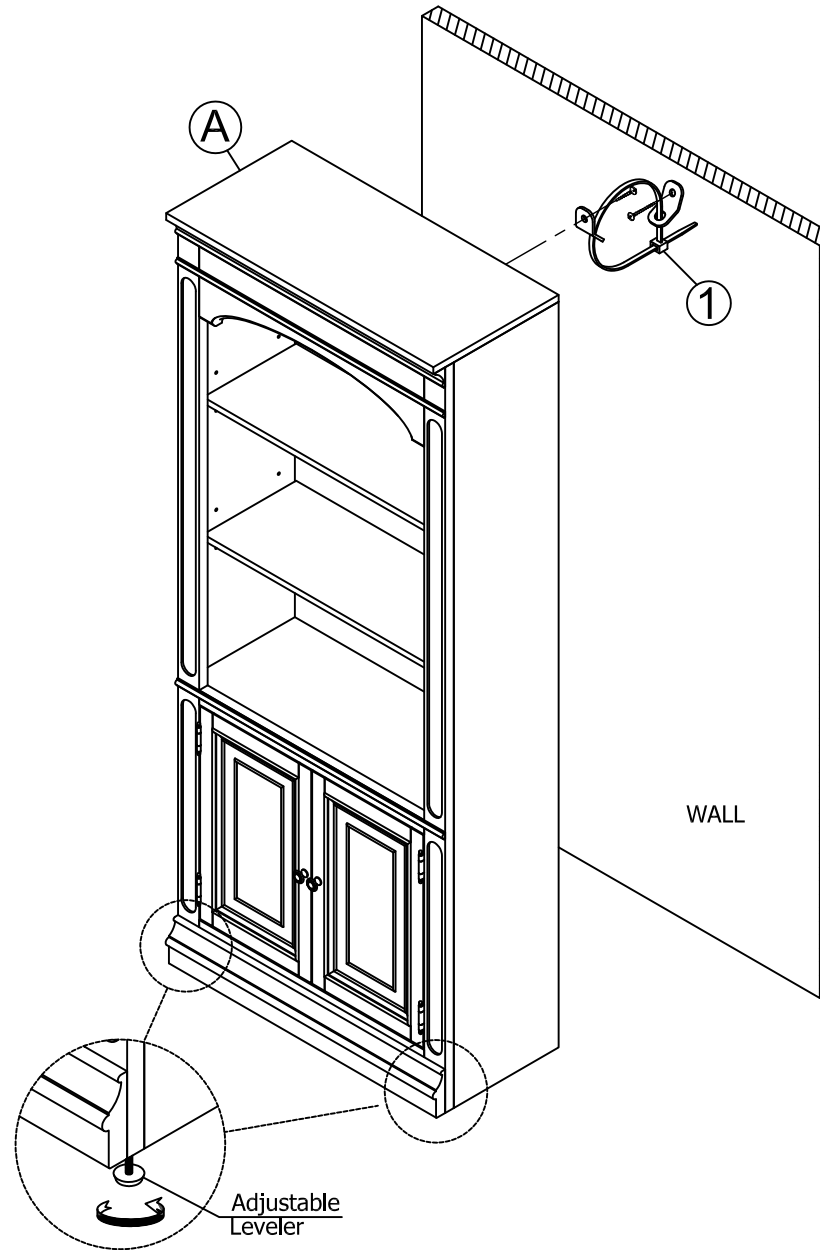

## ASSEMBLY INSTRUCTIONS

MADE IN VIETNAM

PARTS LIST

NO.	SKETCH	DESCRIPTION	Q'TY
A		Roanoke Black Bookcase	1pc

HARDWARE LIST

NO.	SKETCH	DESCRIPTION	Q'TY
1		FURNITURE TIPPING REISTRAINT	1set

Note: The shelf is adjustable + or - 1-3/4"