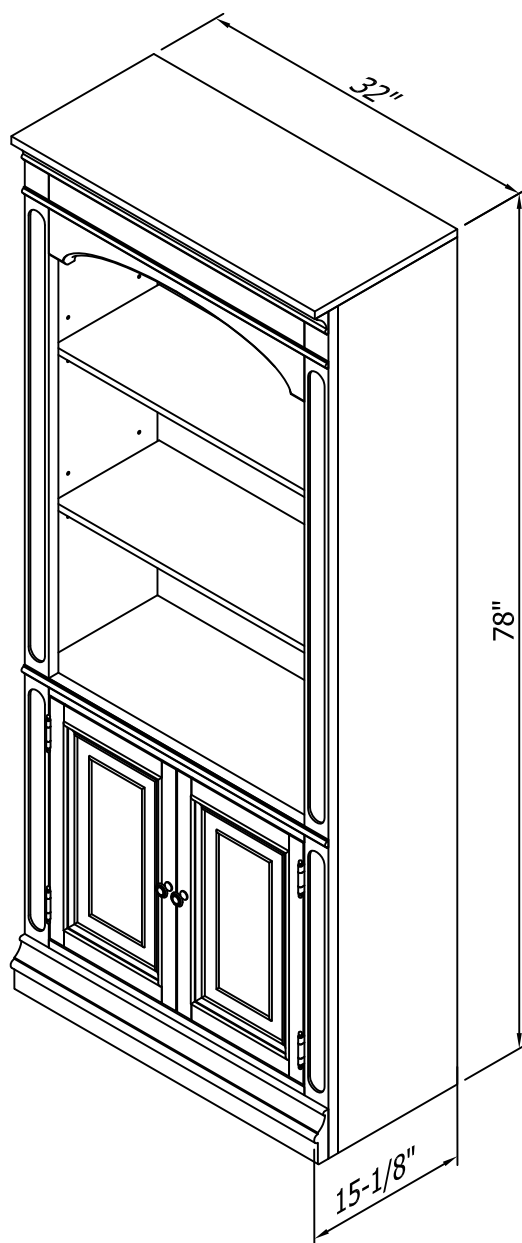

# ROANOKE BLACK BOOKCASE

REN-H360-45

## ASSEMBLY INSTRUCTIONS

MADE IN VIETNAM

PARTS LIST

NO.	SKETCH	DESCRIPTION	Q'TY
A		Roanoke Black Bookcase	1pc

HARDWARE LIST

NO.	SKETCH	DESCRIPTION	Q'TY
1		FURNITURE TIPPING REISTRAINT	1set

Note: The shelf is adjustable + or - 1-3/4"