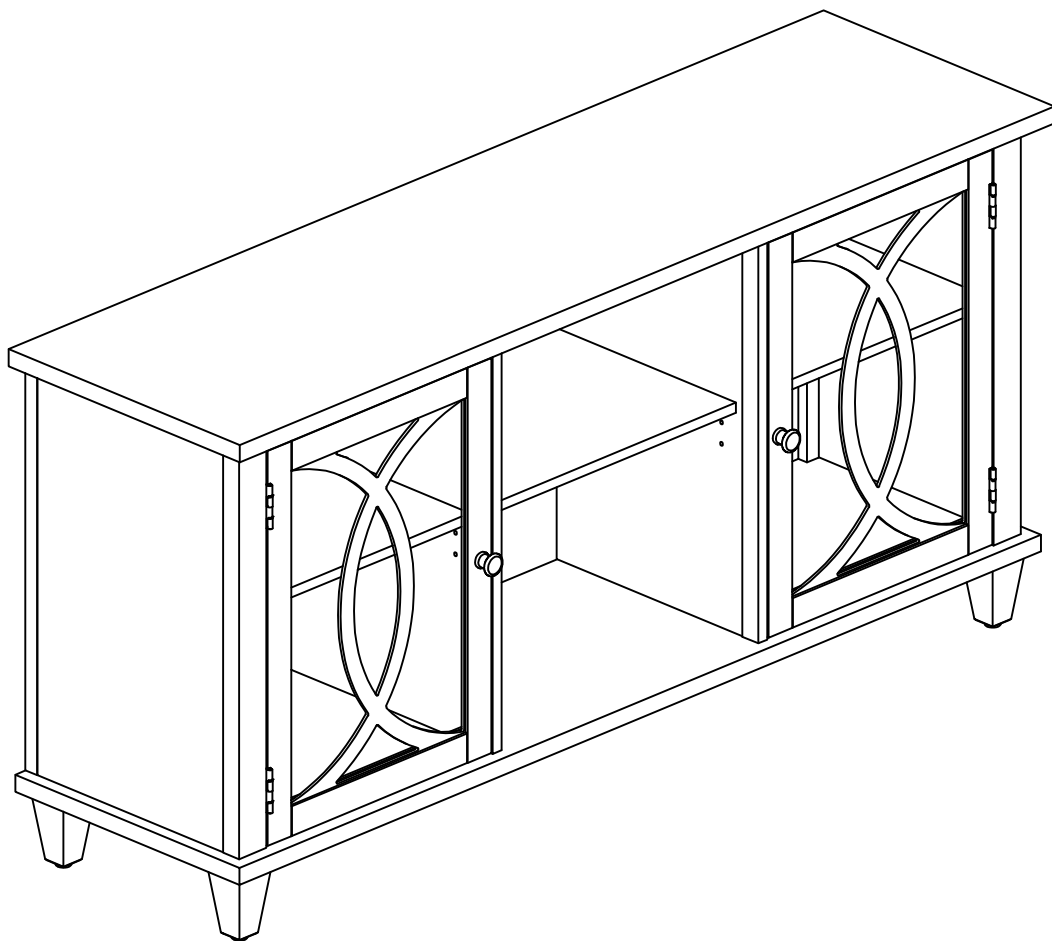

PRESBY CONSOLE 60"

PRESBY CONSOLE 60"

ASSEMBLY INSTRUCTIONS

PARTS LIST

LABLE	PICTURE	DESCRIPTION	QTY
A		TV Console	1
B		Leg	4
C		Support Leg	1

STEP 1

ASSEMBLY STEPS

HARDWARE

LABLE	PICTURE	DESCRIPTION	QTY
1		Anti Tip Kit	1

STEP 2

Read instruction cover to cover

Have two adults on hand for assembly

Do not assemble on flooring or carpet. Assemble on a clean non-marring surface (ex: packing foam)