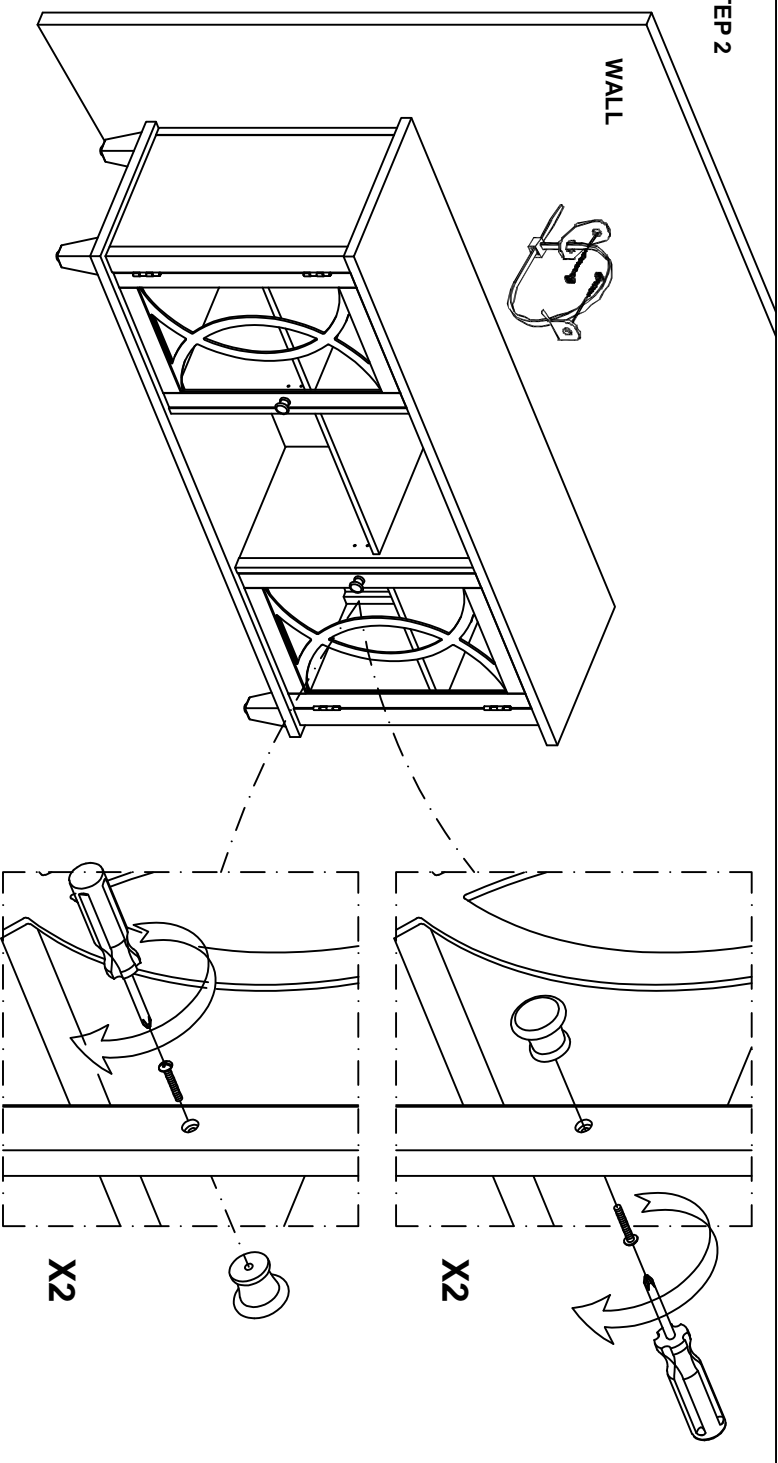

PRESBY CONSOLE 60"

PRESBY CONSOLE 60"

ASSEMBLY INSTRUCTIONS

PARTS LIST

LABLE	PICTURE	DESCRIPTION	QTY
A		TV Console	1
B		Leg	4
C		Support Leg	1

STEP 1

ASSEMBLY STEPS

HARDWARE

LABLE	PICTURE	DESCRIPTION	QTY
1		Anti Tip Kit	1

STEP 2

Read instruction cover to cover

Have two adults on hand for assembly

Do not assemble on flooring or carpet. Assemble on a clean non-marring surface (ex: packing foam)