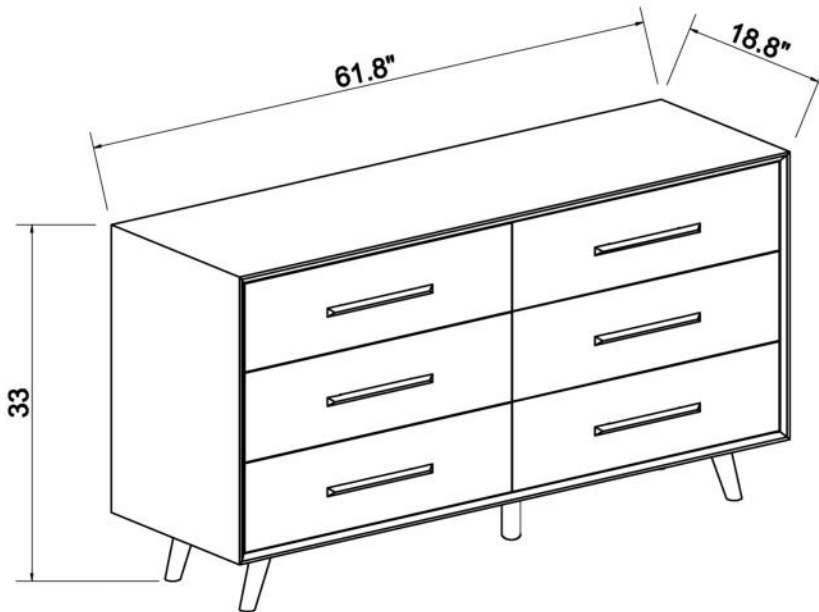

Emery Pecan 6 Drawer Dresser

EMERY

ASSEMBLY INSTRUCTIONS

PARTS LIST

LABEL	PICTURE	DESCRIPTION	QTY
1		CABINET	1
2		WOOD LEGS	4
3		SUPPORT LEGS	1

HARDWARE

LABEL	PICTURE	DESCRIPTION	QTY
A		Bolt M8 x 20	16
B		Washer 8 x 19	16
K		Allen key M4	01