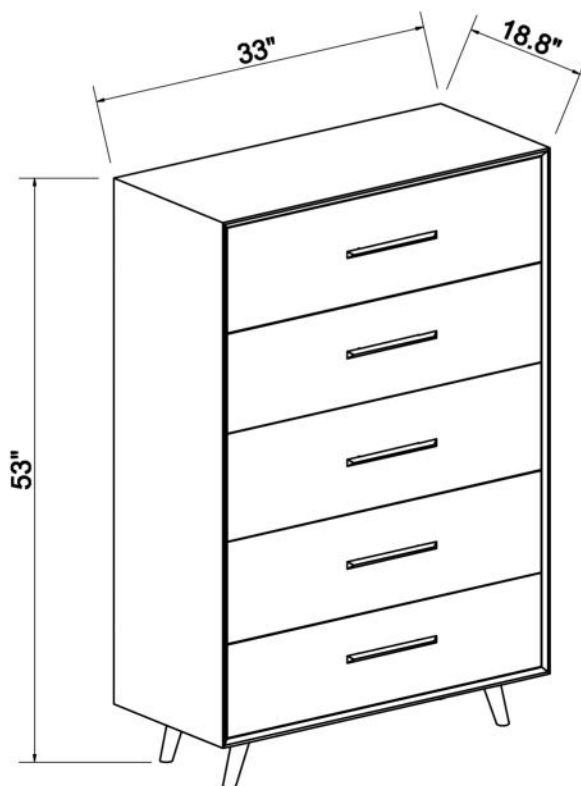

Emery Pecan 5 Drawer Chest

EMERY

ASSEMBLY INSTRUCTIONS

PARTS LIST

LABEL	PICTURE	DESCRIPTION	QTY
1		CABINET	1
2		WOOD LEGS	4

HARDWARE

LABEL	PICTURE	DESCRIPTION	QTY
A		Bolt M8 x 20	16
B		Washer 8 x 19	16
K		Allen key M4	01