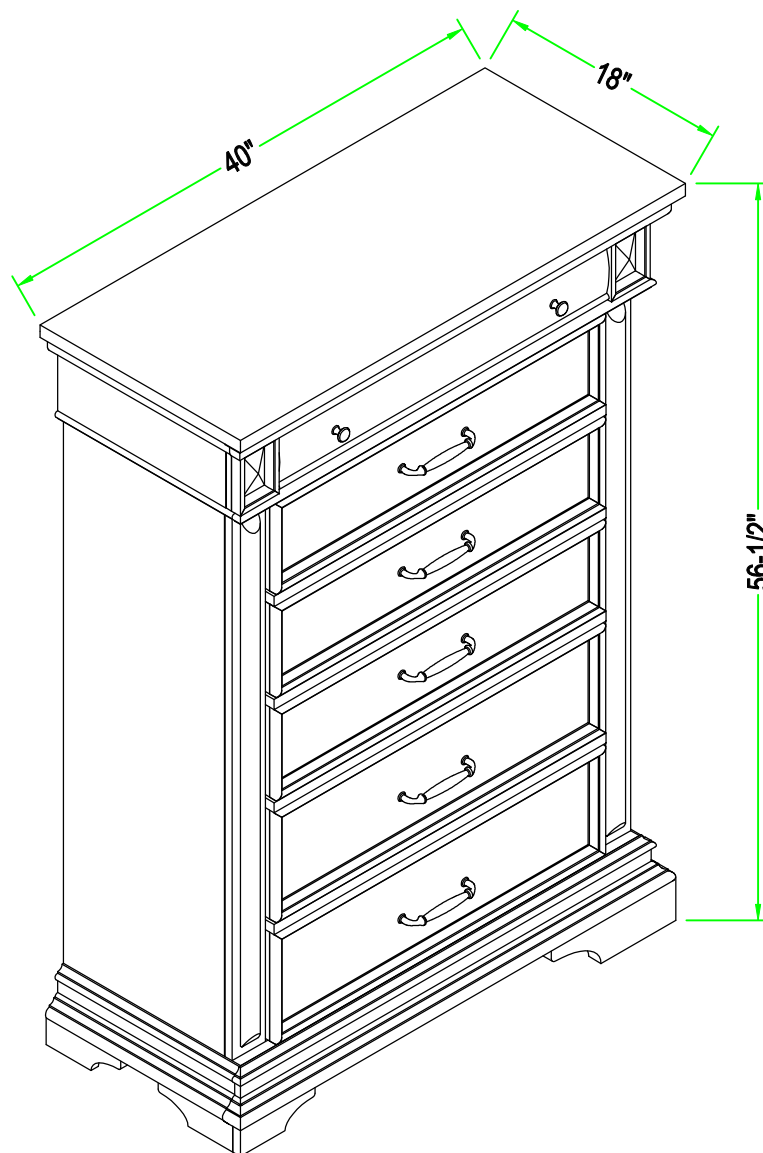

STAMFORD BROWN CHEST
REN-B921-60

STAMFORD

ASSEMBLY INSTRUCTIONS

HARDWARE

| LABEL | PICTURE | DESCRIPTION | QTY |
|-------|---|--------------|-----|
| 1 |  | Anti Tip Kit | 1 |

ASSEMBLY STEPS

Read instruction cover to cover

Have two adults on hand for assembly

Do not assemble on flooring or carpet. Assemble on a clean non-marring surface (ex:packing foam)

Save all packaging until assembly is completed

CARE & MAINTENANCE

Do not put hot items directly on furniture.