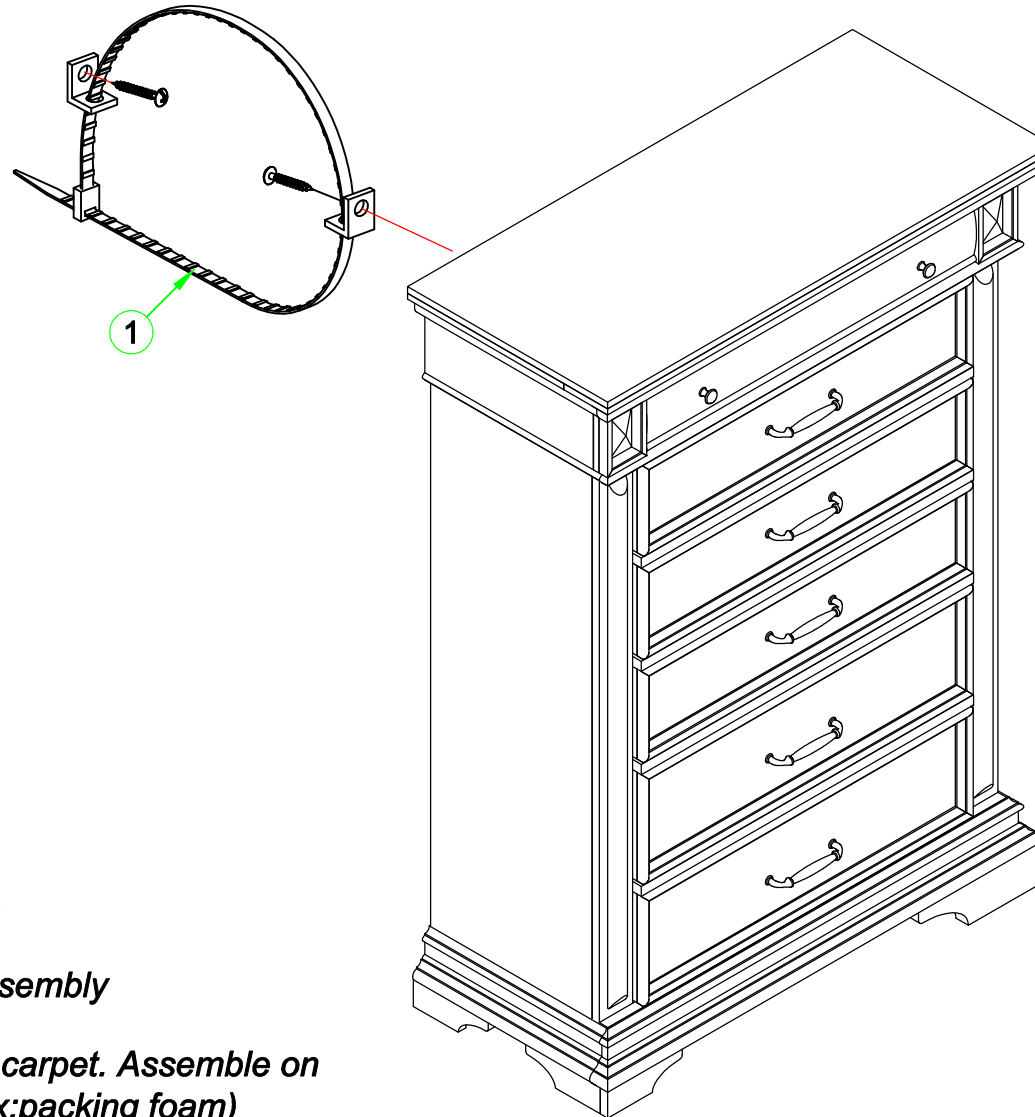

STAMFORD BROWN CHEST
REN-B921-60

STAMFORD

ASSEMBLY INSTRUCTIONS

HARDWARE

| LABEL | PICTURE | DESCRIPTION | QTY |
|-------|---|--------------|-----|
| 1 |  | Anti Tip Kit | 1 |

ASSEMBLY STEPS

Read instruction cover to cover