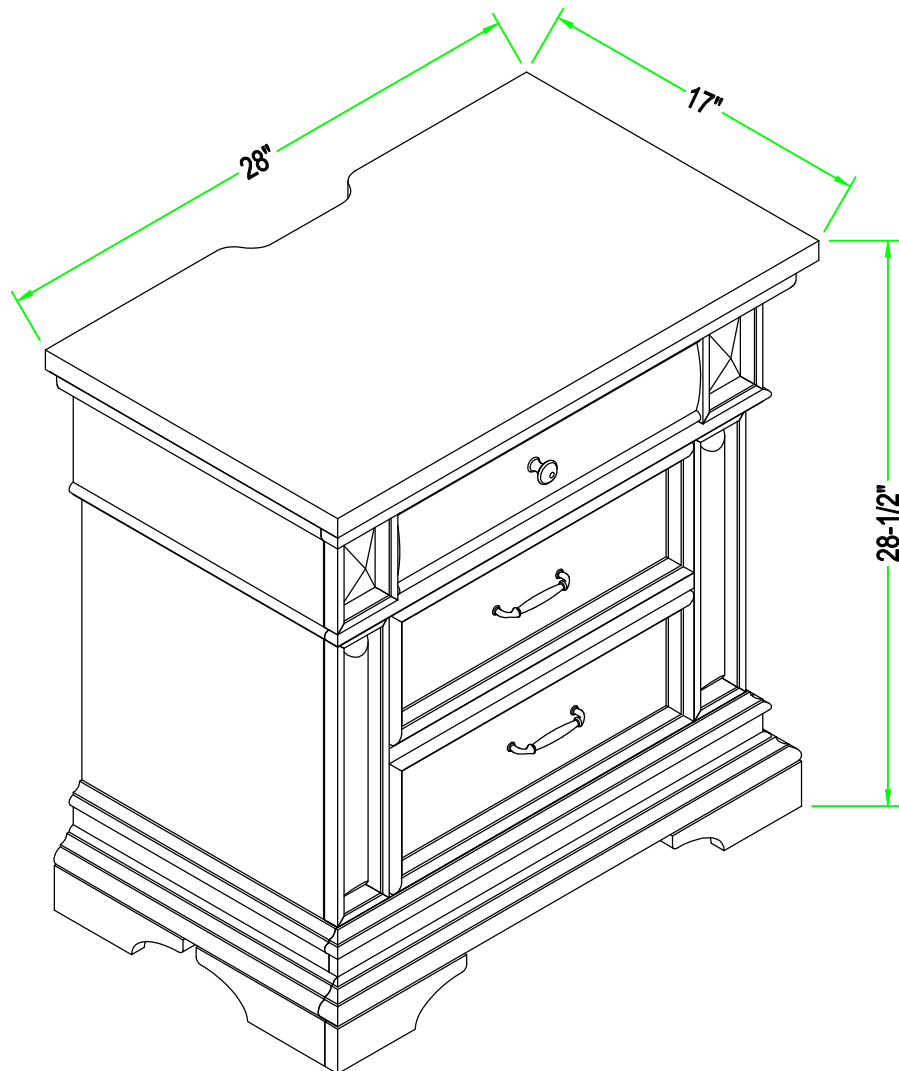

STAMFORD BROWN NIGHTSTAND

REN-B921-50

STAMFORD

ASSEMBLY INSTRUCTIONS

ASSEMBLY STEPS

Read instruction cover to cover

Have two adults on hand for assembly

Do not assemble on flooring or carpet. Assemble on a clean non-marring surface (ex:packing foam)