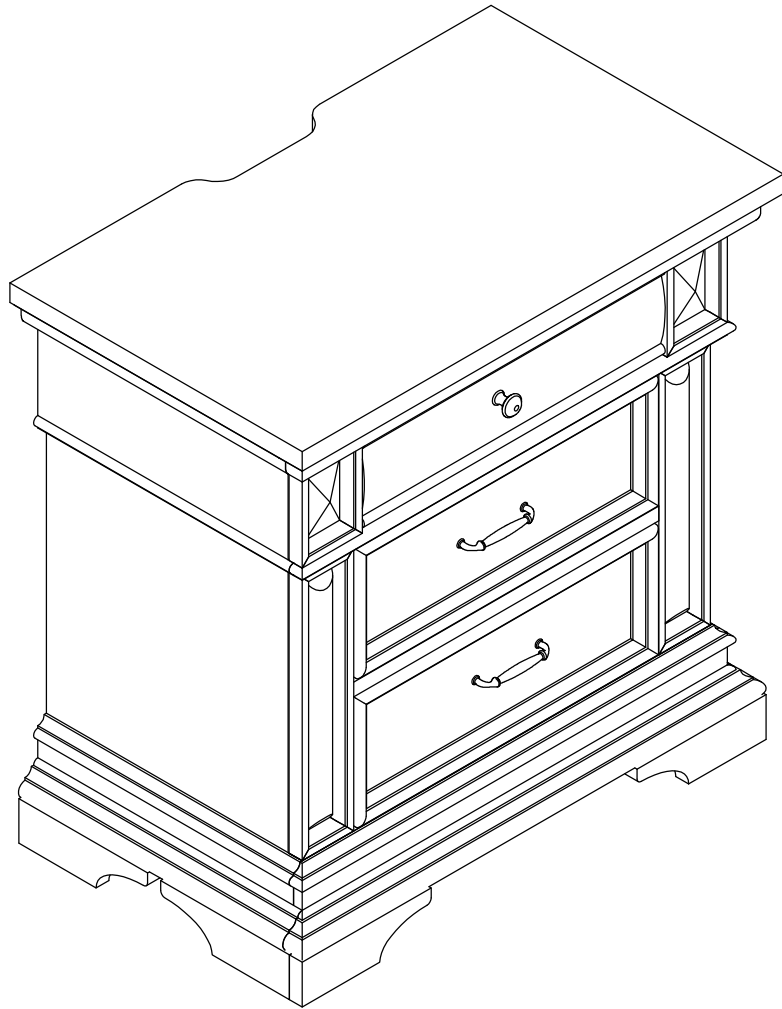

STAMFORD BROWN NIGHTSTAND

REN-B921-50

STAMFORD

ASSEMBLY INSTRUCTIONS

ASSEMBLY STEPS

Read instruction cover to cover

Have two adults on hand for assembly

Do not assemble on flooring or carpet. Assemble on a clean non-marring surface (ex:packing foam)