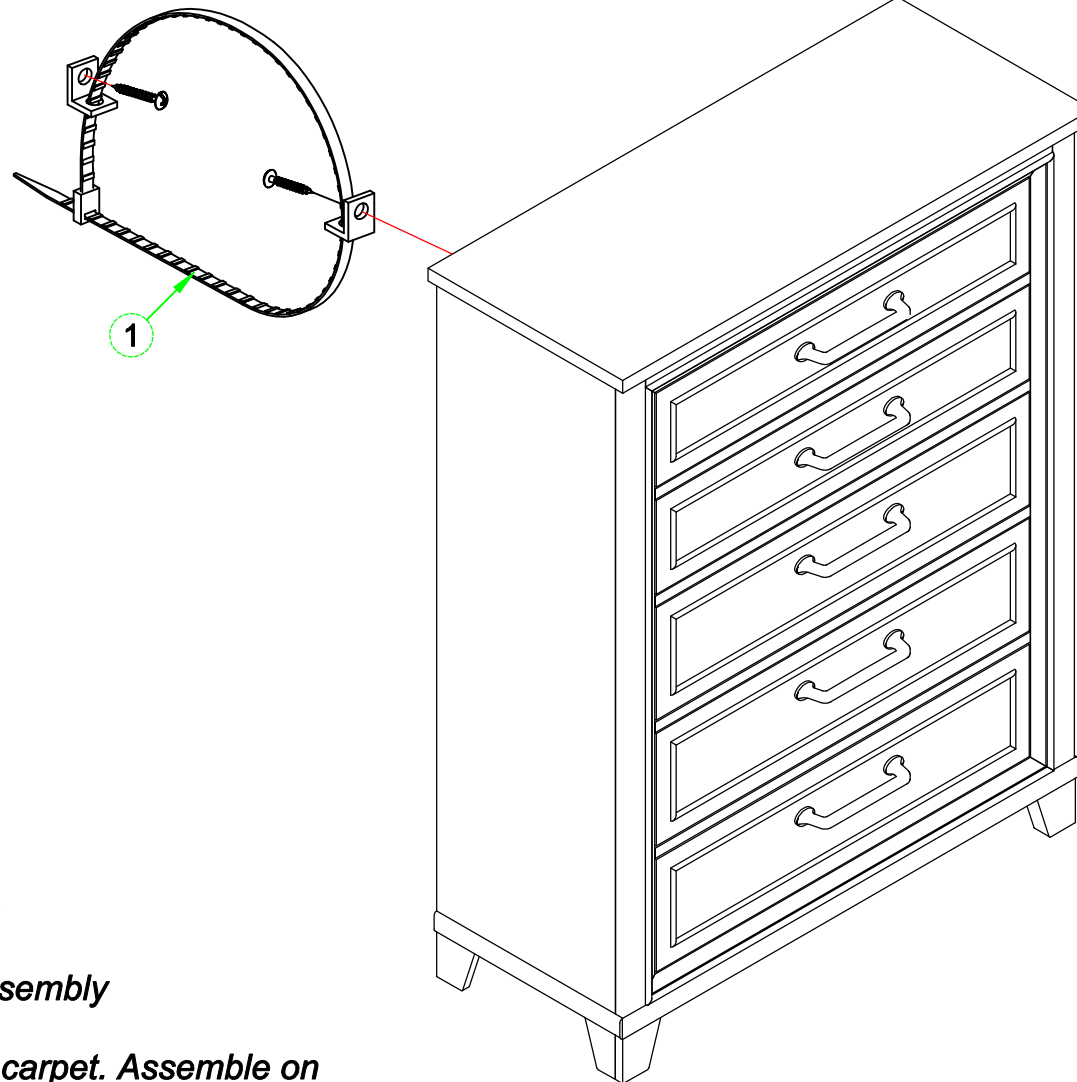

MONTAUK WEATHERED WHITE CHEST

REN-B920-60

MONTAUK

ASSEMBLY INSTRUCTIONS

HARDWARE

LABEL	PICTURE	DESCRIPTION	QTY
1		Anti Tip Kit	1

ASSEMBLY STEPS

Read instruction cover to cover