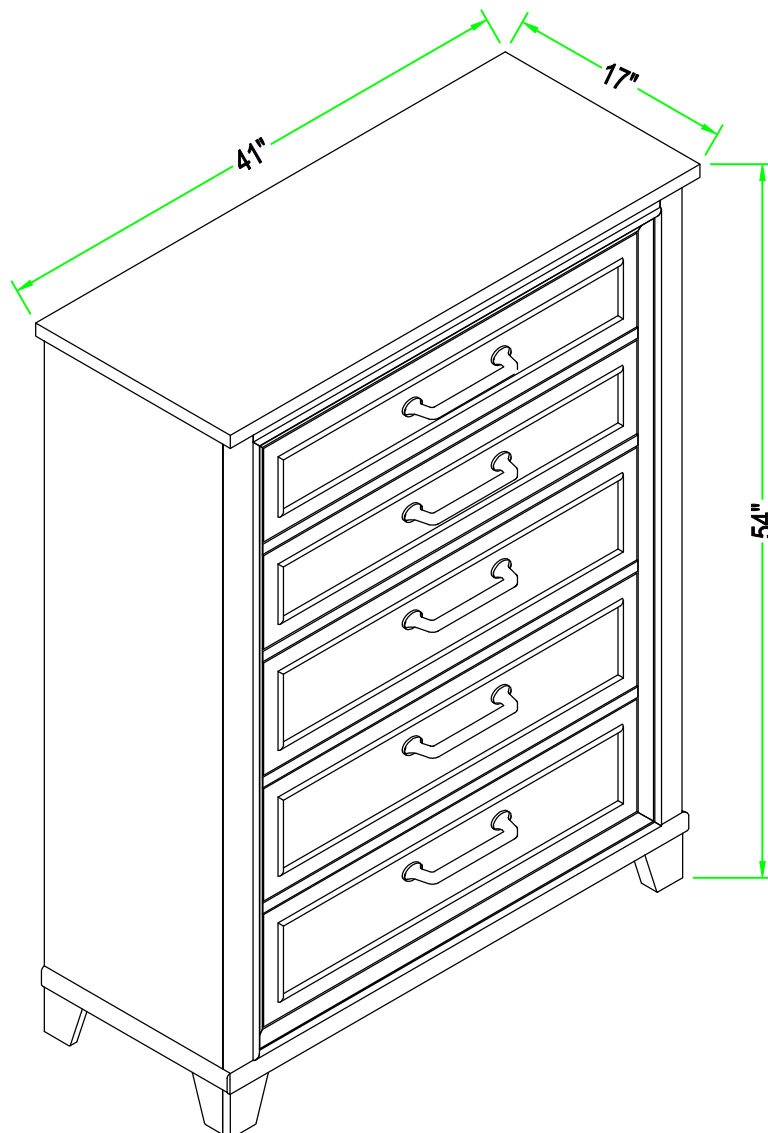

MONTAUK WEATHERED WHITE CHEST

REN-B920-60

MONTAUK

ASSEMBLY INSTRUCTIONS

HARDWARE

LABEL	PICTURE	DESCRIPTION	QTY
1		Anti Tip Kit	1

ASSEMBLY STEPS

Read instruction cover to cover

Have two adults on hand for assembly

Do not assemble on flooring or carpet. Assemble on a clean non-marring surface (ex:packing foam)

Save all packaging until assembly is completed

CARE & MAINTENANCE

Do not put hot items directly on furniture.