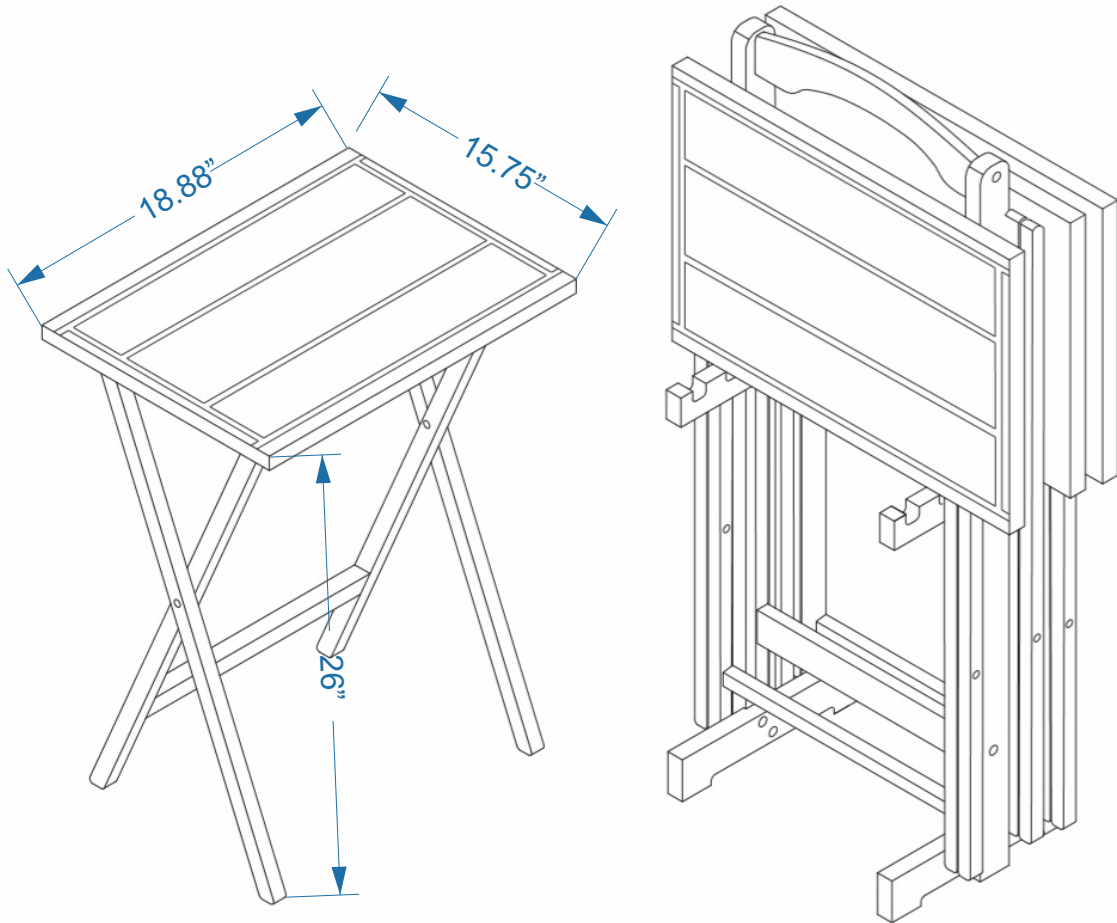

FAIRFIELD TRAY TABLES
TABLES PLIANTES FAIRFIELD
MESAS PLEGABLES FAIRFIELD
14BO1240W

DTE-7021-VN