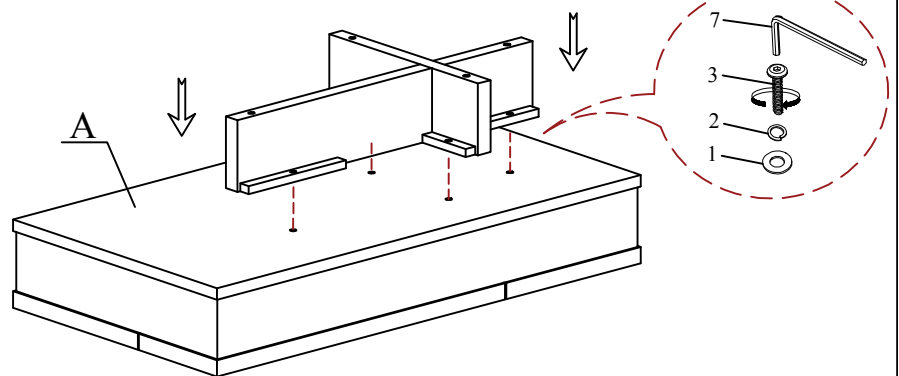

ASSEMBLY INSTRUCTIONS

ITEM # : T631-01 COCKTAIL TABLE

Reading the instruction carefully prior assembly.

Thank you for purchasing this quality product. Check carefully for small parts which may have come loose during shipment.

Remove all components from pack and place table top upside down on soft surface such as carpet or cloth to prevent scratching the finish. Identify and count all parts as specified below. Do not tighten bolts until assembly is complete.

"PART LISTS"

No.	DESC	OUTLOOK	Q'TY/pcs
A	Table Top		1 pc
B	Table Bottom Panel		1 pc
C	Table Long Shelf Panel		1 pc
D	Table Short Shelf Panel		1 pc

"HARDWARE LISTS"

No.	DESC	OUTLOOK	Q'TY/pcs
1	Ø5/16" Flat Washer		8 pcs
2	Ø5/16" Spring Washer		8 pcs
3	Ø5/16" x 38mm Bolt		4 pcs
4	Ø5/16" x 60mm Bolt		4 pcs
5	Caster		4 pcs
6	#8 x 25mm Wood Screw		16 pcs
7	M4 Allen Key		1 pc

STEP1

STEP2

STEP3

STEP4

Do not hit the casters against the ground when turning the product !