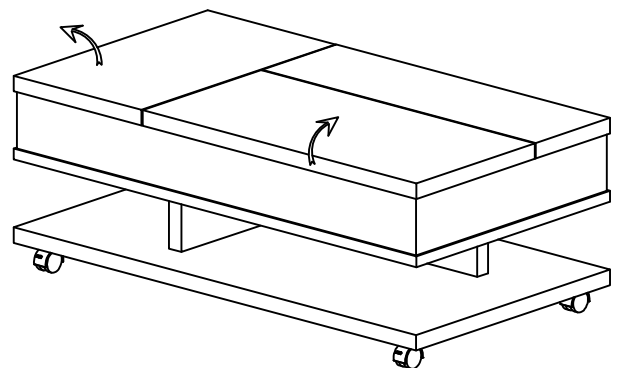

"PART LISTS"

No.	DESC	OUTLOOK	Q'TY/pcs
A	Table Top		1 pc
B	Table Bottom Panel		1 pc
C	Table Long Shelf Panel		1 pc
D	Table Short Shelf Panel		1 pc

"HARDWARE LISTS"

No.	DESC	OUTLOOK	Q'TY/pcs
1	Ø5/16" Flat Washer		8 pcs
2	Ø5/16" Spring Washer		8 pcs
3	Ø5/16" x 38mm Bolt		4 pcs
4	Ø5/16" x 60mm Bolt		4 pcs
5	Caster		4 pcs
6	#8 x 25mm Wood Screw		16 pcs
7	M4 Allen Key		1 pc

STEP1

STEP2

STEP3

STEP4

Do not hit the casters against the ground when turning the product !