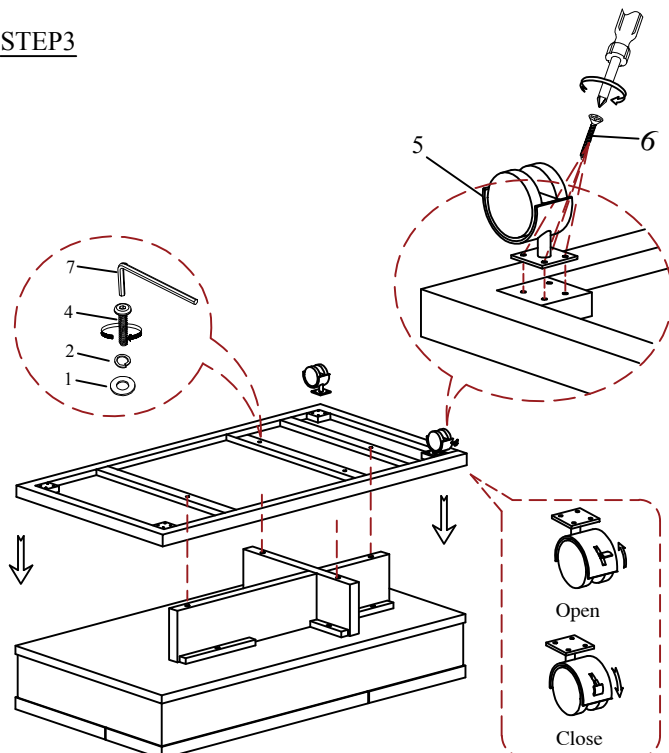

"PART LISTS"

No.	DESC	OUTLOOK	Q'TY/pcs
A	Table Top		1 pc
B	Table Bottom Panel		1 pc
C	Table Long Shelf Panel		1 pc
D	Table Short Shelf Panel		1 pc

"HARDWARE LISTS"

No.	DESC	OUTLOOK	Q'TY/pcs
1	Ø5/16" Flat Washer		8 pcs
2	Ø5/16" Spring Washer		8 pcs
3	Ø5/16" x 38mm Bolt		4 pcs
4	Ø5/16" x 60mm Bolt		4 pcs
5	Caster		4 pcs
6	#8 x 25mm Wood Screw		16 pcs
7	M4 Allen Key		1 pc

STEP1

STEP2

STEP3

STEP4

Do not hit the casters against the ground when turning the product !