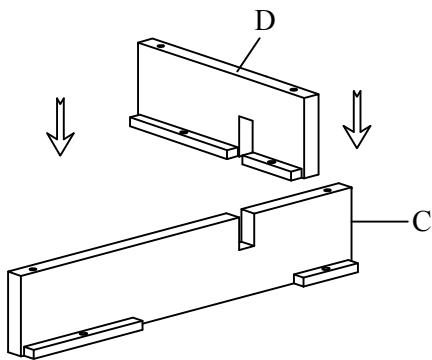

ASSEMBLY INSTRUCTIONS

ITEM # : T631-01 COCKTAIL TABLE

Reading the instruction carefully prior assembly.

Thank you for purchasing this quality product. Check carefully for small parts which may have come loose during shipment.

Remove all components from pack and place table top upside down on soft surface such as carpet or cloth to prevent scratching the finish. Identify and count all parts as specified below. Do not tighten bolts until assembly is complete.

"PART LISTS"

No.	DESC	OUTLOOK	Q'TY/pcs
A	Table Top		1 pc
B	Table Bottom Panel		1 pc
C	Table Long Shelf Panel		1 pc
D	Table Short Shelf Panel		1 pc

"HARDWARE LISTS"

No.	DESC	OUTLOOK	Q'TY/pcs
1	Ø5/16" Flat Washer		8 pcs
2	Ø5/16" Spring Washer		8 pcs
3	Ø5/16" x 38mm Bolt		4 pcs
4	Ø5/16" x 60mm Bolt		4 pcs
5	Caster		4 pcs
6	#8 x 25mm Wood Screw		16 pcs
7	M4 Allen Key		1 pc

STEP1