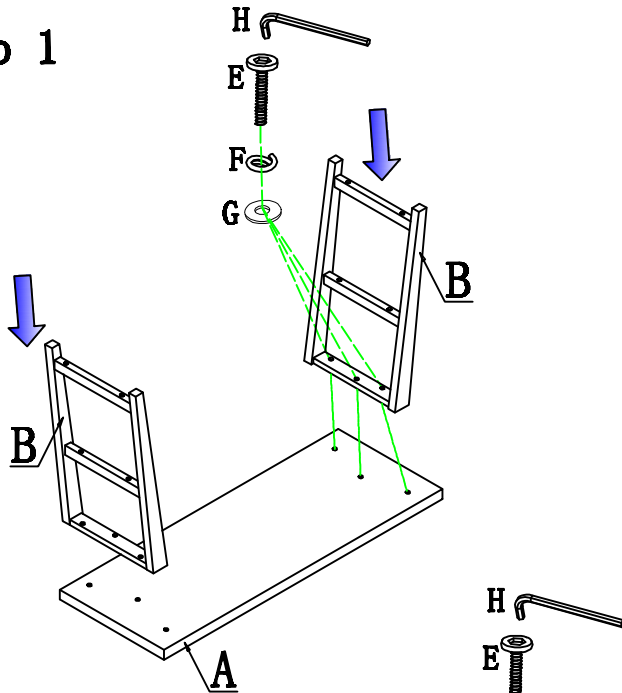

# ASSEMBLY INSTRUCTIONS

ITEM#: T545-05 SOFA/CONSOLE TABLE

Thank you for purchasing this high quality product. Be sure to check all packing material carefully for small parts that may have come loose inside the carton during shipment.

## Step 1

## Step 2

Parts List			
NO.	SKETCH	DESCRIPTION	Q'TY
A		Top	1PC
B		Side Panels	2PCS
C		Bottom Shelf	1PC
D		Top Shelf	1PC

Hardware List			
NO.	SKETCH	DESCRIPTION	Q'TY
E		Bolt $\phi 1/4" * 1-1/2"$	14PCS
F		Lock washer $\phi 1/4"$	14PCS
G		Flat washer $\phi 1/4"$	14PCS
H		Allen wrench	1PC