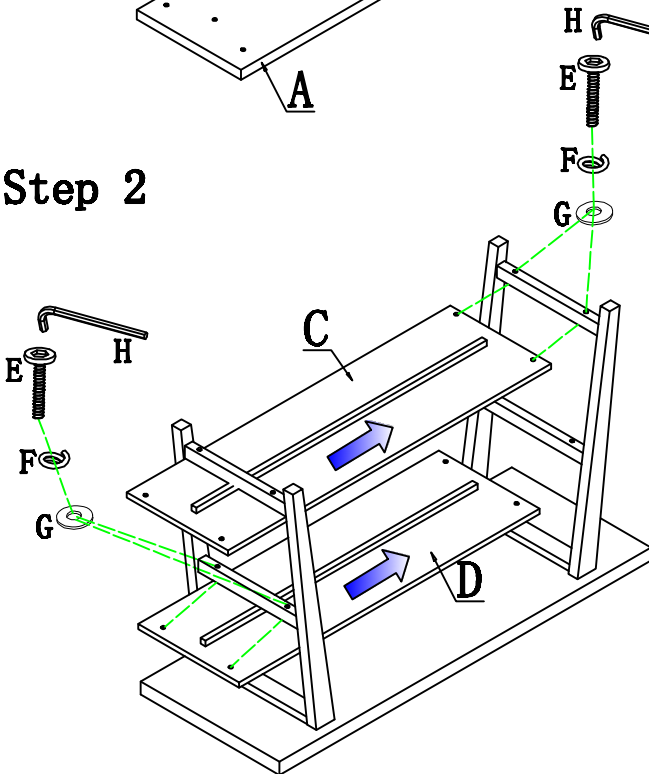

# ASSEMBLY INSTRUCTIONS

ITEM#: T545-05 SOFA/CONSOLE TABLE

Thank you for purchasing this high quality product. Be sure to check all packing material carefully for small parts that may have come loose inside the carton during shipment.

## Step 1

## Step 2

Parts List			
NO.	SKETCH	DESCRIPTION	Q'TY
A		Top	1PC
B		Side Panels	2PCS
C		Bottom Shelf	1PC
D		Top Shelf	1PC

Hardware List			
NO.	SKETCH	DESCRIPTION	Q'TY
E		Bolt $\phi 1/4" * 1-1/2"$	14PCS
F		Lock washer $\phi 1/4"$	14PCS
G		Flat washer $\phi 1/4"$	14PCS
H		Allen wrench	1PC