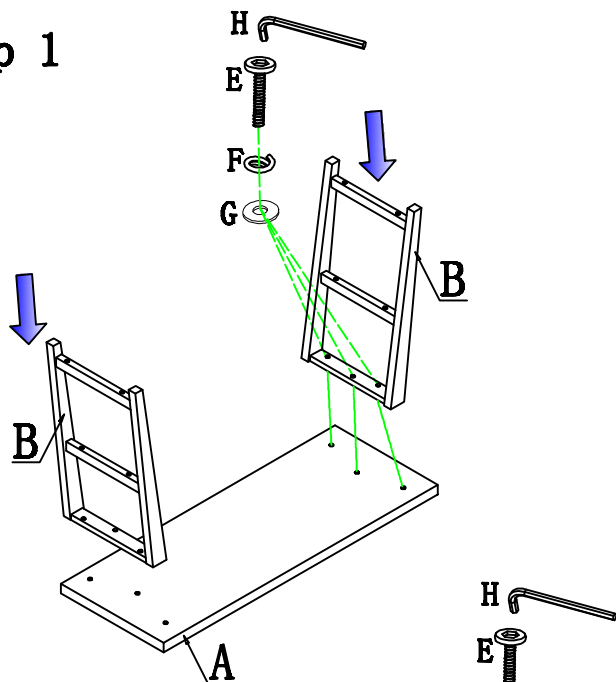

ASSEMBLY INSTRUCTIONS

ITEM#: T544-05 SOFA/CONSOLE TABLE

Thank you for purchasing this high quality product. Be sure to check all packing material carefully for small parts that may have come loose inside the carton during shipment.

Step 1

Step 2

Parts List			
NO.	SKETCH	DESCRIPTION	Q'TY
A		Top	1PC
B		Side Panels	2PCS
C		Bottom Shelf	1PC
D		Shelf	1PC
Hardware List			
E		Bolt $\phi 1/4" * 1-1/2"$	14PCS
F		Lock washer $\phi 1/4"$	14PCS
G		Flat washer $\phi 1/4"$	14PCS
H		Allen wrench	1PC