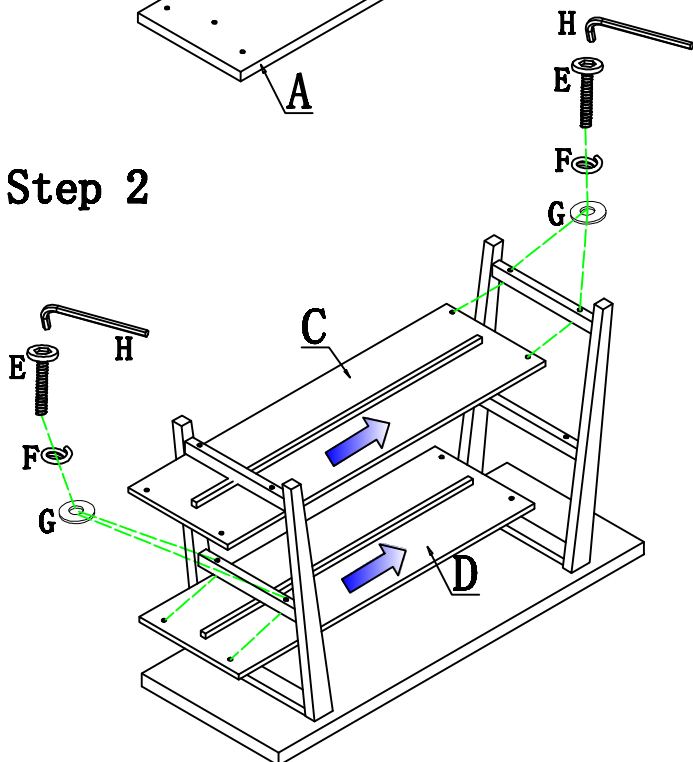

ASSEMBLY INSTRUCTIONS

ITEM#: T544-05 SOFA/CONSOLE TABLE

Thank you for purchasing this high quality product. Be sure to check all packing material carefully for small parts that may have come loose inside the carton during shipment.

Step 1

Step 2

Parts List			
NO.	SKETCH	DESCRIPTION	Q'TY
A		Top	1PC
B		Side Panels	2PCS
C		Bottom Shelf	1PC
D		Shelf	1PC
Hardware List			
E		Bolt $\phi 1/4" * 1-1/2"$	14PCS
F		Lock washer $\phi 1/4"$	14PCS
G		Flat washer $\phi 1/4"$	14PCS
H		Allen wrench	1PC