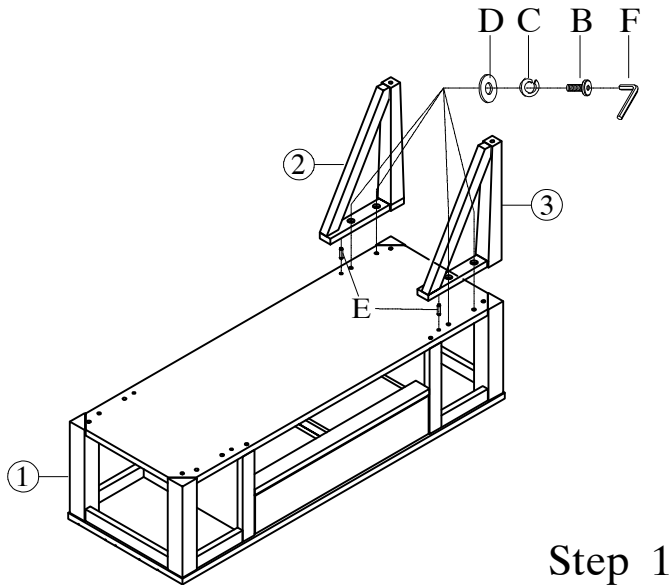

ASSEMBLY
INSTRUCTIONS

ITEM NO.: T425-05 Sofa Table

Thank you for purchasing this quality product. Be sure to check all packing materials carefully for small parts may have come loose inside the carton during shipment, clarify and count all parts and compare with the parts list below.

Do not completely tighten until the item has has been fully assembled.

HARDWARE LIST				PARTS LIST				
A		BOLT	Ø5/16"*2-1/2"L	4PCS	1		TOP ASSEMBLY	1PC
B		BOLT	Ø5/16"*1"L	8PCS	2		RIGHT LEG	2PCS
C		LOCK WASHER	Ø5/16"*12mm	12PCS	3		LEFT LEG	2PCS
D		FLAT WASHER	Ø5/16"*16mm	12PCS	4		SHELF	1PC
E		WOOD PLUG	Ø8*25mm	4PCS	5		FOOT	4PCS
F		ALLEN WRENCH	5mm	1PC				