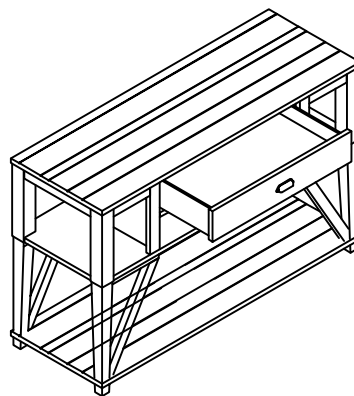

ASSEMBLY
INSTRUCTIONS

ITEM NO.: T425-05 Sofa Table

Thank you for purchasing this quality product. Be sure to check all packing materials carefully for small parts may have come loose inside the carton during shipment, clarify and count all parts and compare with the parts list below.

Do not completely tighten until the item has has been fully assembled.

HARDWARE LIST				PARTS LIST				
A		BOLT	Ø5/16"*2-1/2"L	4PCS	1		TOP ASSEMBLY	1PC
B		BOLT	Ø5/16"*1"L	8PCS	2		RIGHT LEG	2PCS
C		LOCK WASHER	Ø5/16"*12mm	12PCS	3		LEFT LEG	2PCS
D		FLAT WASHER	Ø5/16"*16mm	12PCS	4		SHELF	1PC
E		WOOD PLUG	Ø8*25mm	4PCS	5		FOOT	4PCS
F		ALLEN WRENCH	5mm	1PC				