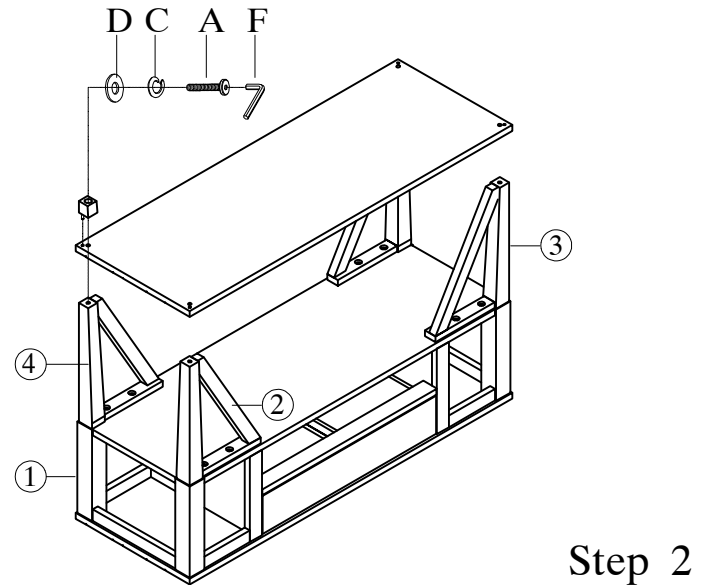

ASSEMBLY
INSTRUCTIONS

ITEM NO.: T425-05 Sofa Table

Thank you for purchasing this quality product. Be sure to check all packing materials carefully for small parts may have come loose inside the carton during shipment, clarify and count all parts and compare with the parts list below.

Do not completely tighten until the item has has been fully assembled.

HARDWARE LIST				PARTS LIST				
A		BOLT	Ø5/16"*2-1/2"L	4PCS	1		TOP ASSEMBLY	1PC
B		BOLT	Ø5/16"*1"L	8PCS	2		RIGHT LEG	2PCS
C		LOCK WASHER	Ø5/16"*12mm	12PCS	3		LEFT LEG	2PCS
D		FLAT WASHER	Ø5/16"*16mm	12PCS	4		SHELF	1PC
E		WOOD PLUG	Ø8*25mm	4PCS	5		FOOT	4PCS
F		ALLEN WRENCH	5mm	1PC				