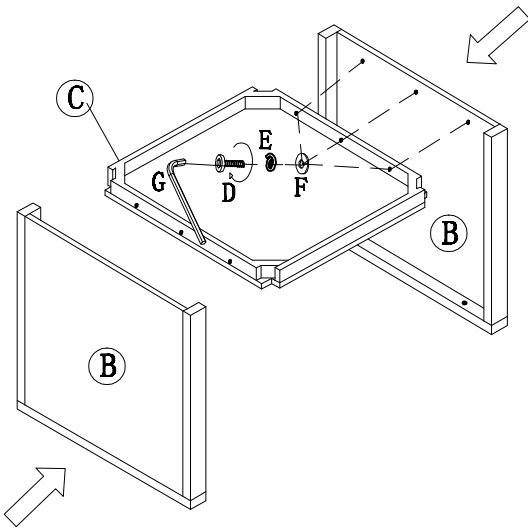

ASSEMBLY INSTRUCTIONS

ITEM:T316-04 GLASS TOP END TABLE

Thank you for purchasing this high quality product. Be sure to Check all packing materials carefully for small parts that may have come loose inside the carton during shipment

Step 1

Parts List			
NO	SKETCH	DESCRIDTION	QTY
A		Glass Top	1 pc
B		Side Panels	2 pcs
C		Bottom Shelf	1 pc
Hardware List			
D		Bolt $\phi\frac{1}{4} * 1\frac{1}{8}$"	10pcs
E		Lock washer $\phi\frac{1}{4}$"	10pcs
F		Flat washer $\phi\frac{1}{4}$"	10pcs
G		Allen Wrench	1 pc