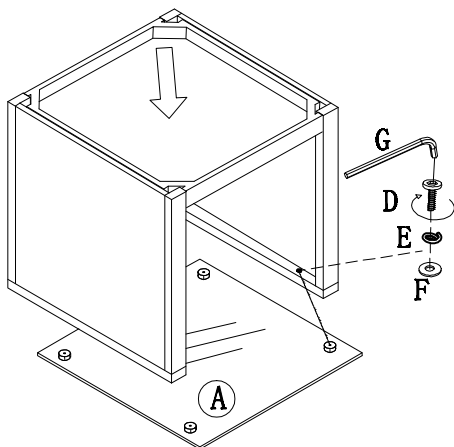

Step 2

Cleaning Instruction: Clean the table surface with a furniture polish and a soft cloth.

Made In China