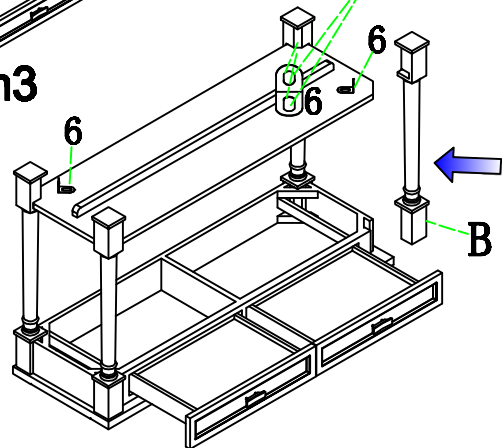

HARDWARE LIST				
NO.	DESCRIPTION	SKETCH	SIZE	QTY
1	ALLEN BOLT		1/4" * 5/8"	8PCS
2	ALLEN BOLT		1/4" * 1-3/4"	8PCS
3	FLAT WASHER		1/4" * 16mm	16PCS
4	LOCK WASHER		1/4"	16PCS
5	ALLEN WRENCH		4mm	1PC
6	L HARDWARE		30*24*19mm	4PCS

Diagram 2

Diagram 1

Diagram 3

Begin by placing the table upside down on a smooth surface please make sure the surface is not abrasive.