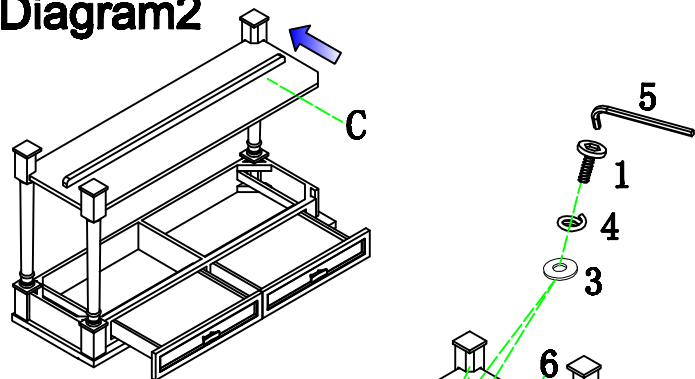

HARDWARE LIST				
NO.	DESCRIPTION	SKETCH	SIZE	QTY
1	ALLEN BOLT		1/4" * 5/8"	8PCS
2	ALLEN BOLT		1/4" * 1-3/4"	8PCS
3	FLAT WASHER		1/4" * 16mm	16PCS
4	LOCK WASHER		1/4"	16PCS
5	ALLEN WRENCH		4mm	1PC
6	L HARDWARE		30*24*19mm	4PCS

Diagram 2

Diagram 1

Diagram 3

Begin by placing the table upside down on a smooth surface please make sure the surface is not abrasive.