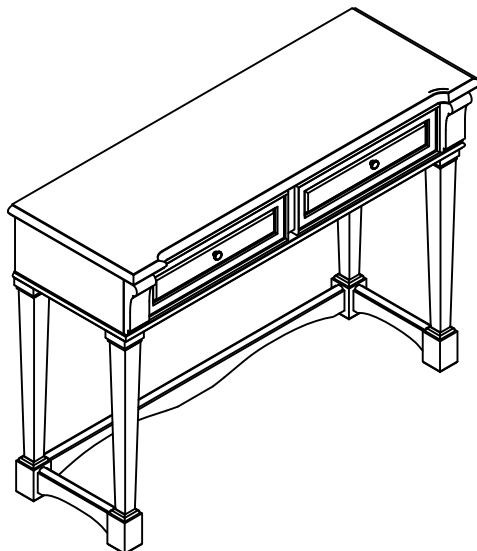

ASSEMBLY INSTRUCTIONS

T127-05 SOFA TABLE

Read Instructions carefully prior to assembly.

Thank you for purchasing this high quality product. Check carefully for small parts which may have come loose during shipment.

Diagram1

Diagram2

Begin by placing the table upside down on a smooth surface please make sure the surface is not abrasive.

HARDWARE LIST

NO.	SKETCH	HARDWARE	Q' TY	NO.	SKETCH	HARDWARE	Q' TY
A		1/4"*1-1/2" ALLEN BOLT	4	B		ø1/4" LOCK WASHER	4
C		ø1/4" FLAT WASHER	4	D		4mm ALLEN WRENCH	1
E		4*2" PAN HEAD SCREW	6				