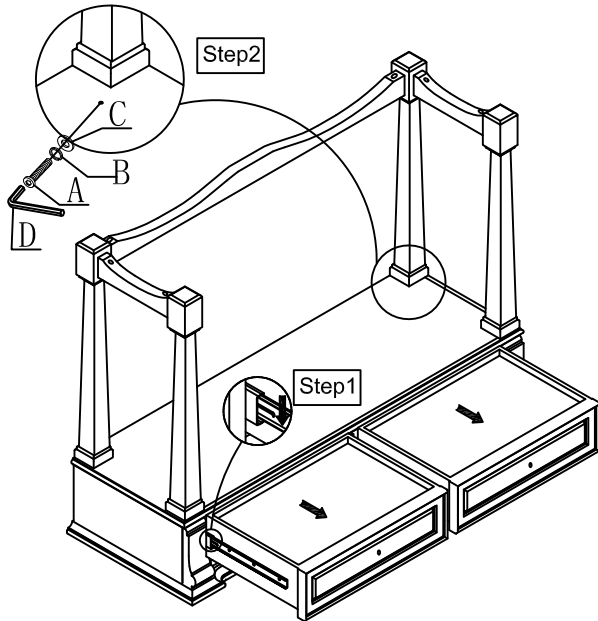

ASSEMBLY INSTRUCTIONS

T127-05 SOFA TABLE

Read Instructions carefully prior to assembly.

Thank you for purchasing this high quality product. Check carefully for small parts which may have come loose during shipment.

Diagram1

Diagram2

Begin by placing the table upside down on a smooth surface please make sure the surface is not abrasive.

HARDWARE LIST

NO.	SKETCH	HARDWARE	Q' TY	NO.	SKETCH	HARDWARE	Q' TY
A		1/4"*1-1/2" ALLEN BOLT	4	B		ø1/4" LOCK WASHER	4
C		ø1/4" FLAT WASHER	4	D		4mm ALLEN WRENCH	1
E		4*2" PAN HEAD SCREW	6				