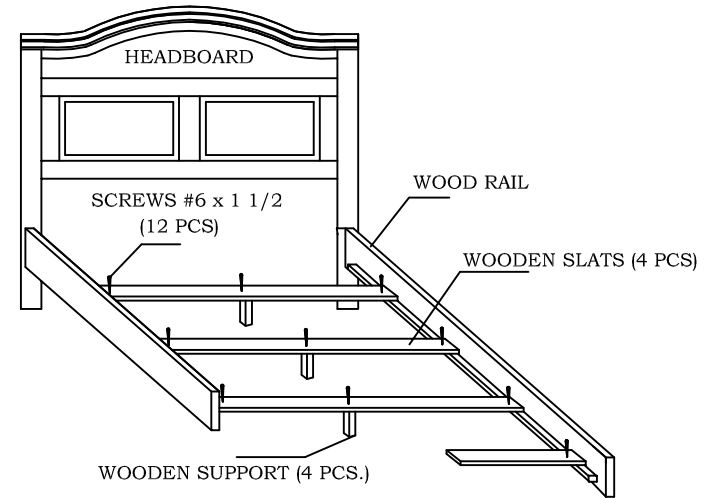

WOODLANDS

MATTRESS WOODEN SUPPORTS

INSTRUCTION SHEET