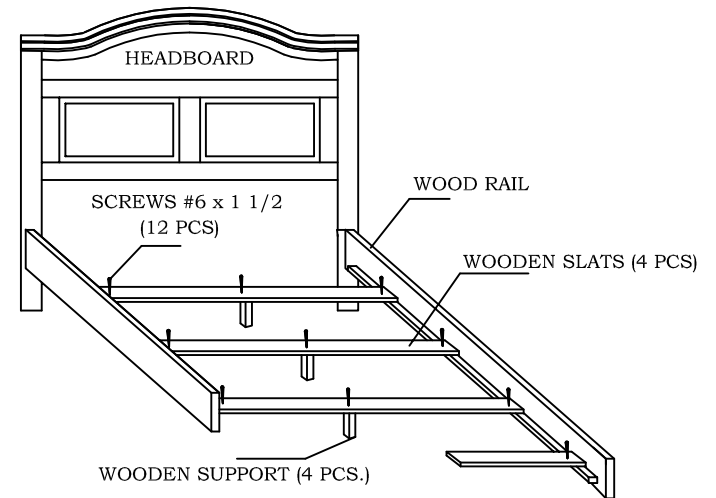

WOODLANDS

MATTRESS WOODEN SUPPORTS

INSTRUCTION SHEET