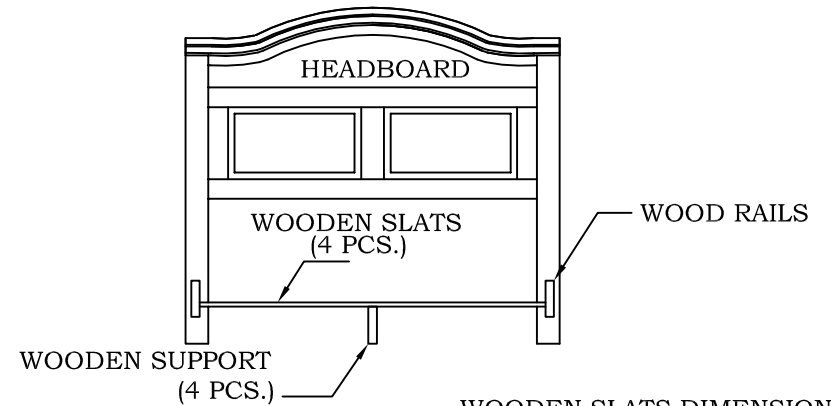

WOODLANDS

MATTRESS WOODEN SUPPORTS

INSTRUCTION SHEET

WOODEN SLATS DIMENSIONS:

QUEEN: $\frac{3}{4}$ x 3 x 60 $\frac{1}{4}$ "

KING/Calf. King: $\frac{3}{4}$ x 3 x 77