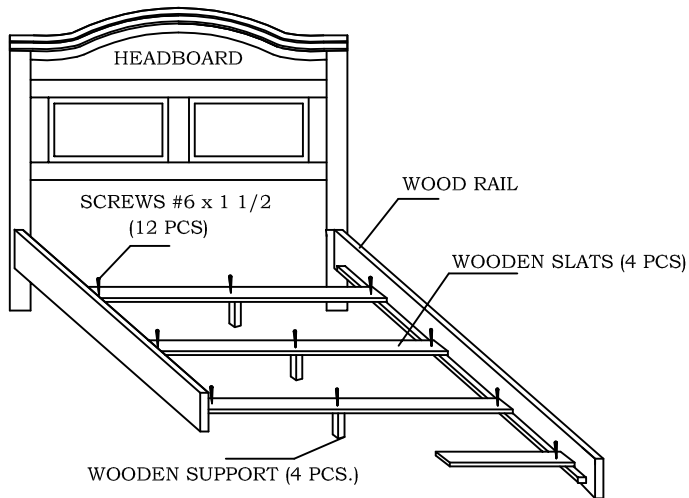

WOODLANDS

MATTRESS WOODEN SUPPORTS

INSTRUCTION SHEET