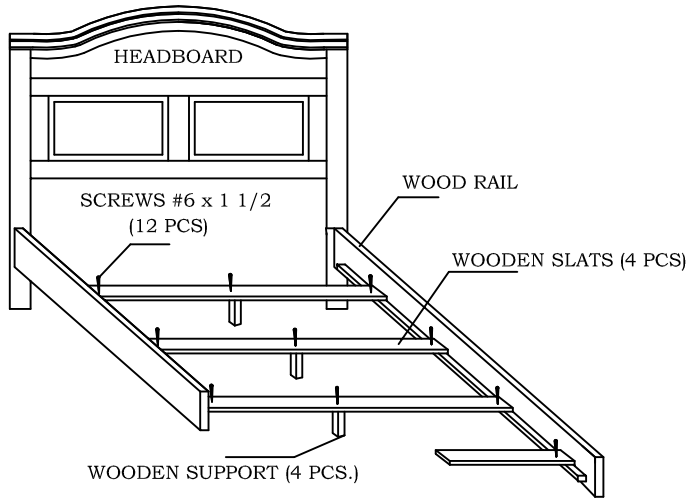

WOODLANDS

MATTRESS WOODEN SUPPORTS

INSTRUCTION SHEET