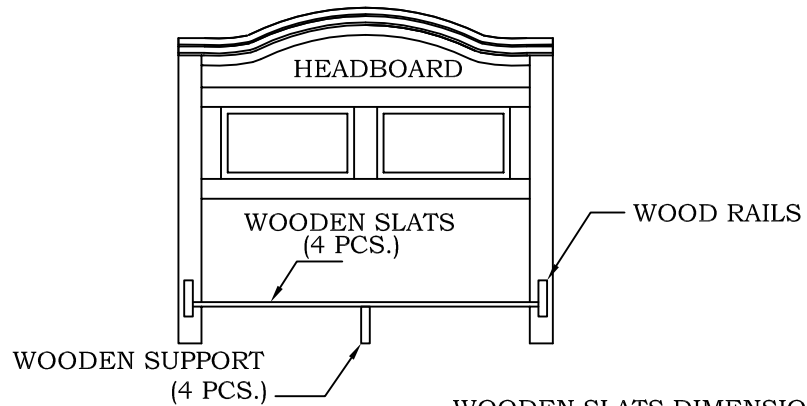

WOODLANDS

MATTRESS WOODEN SUPPORTS

INSTRUCTION SHEET

WOODEN SLATS DIMENSIONS:

QUEEN: $\frac{3}{4}$ x 3 x 60 $\frac{1}{4}$ "

KING/Calf. King: $\frac{3}{4}$ x 3 x 77