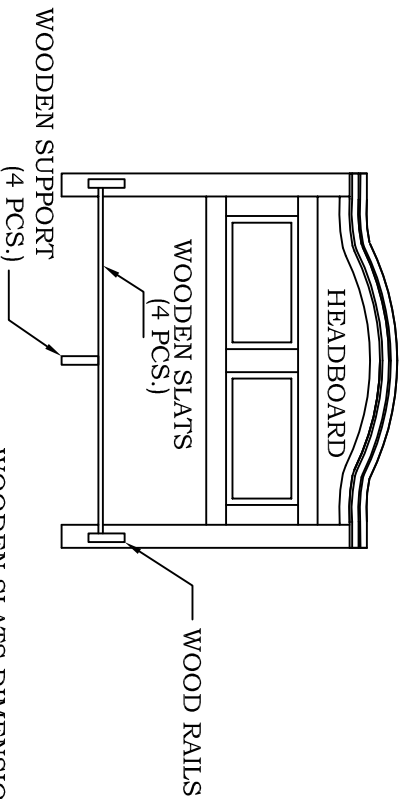

# WOODLANDS

MATTRESS WOODEN SUPPORTS  
INSTRUCTION SHEET

WOODEN SLATS DIMENSIONS:  
QUEEN:  $\frac{3}{4}$  x 3 x 60  $\frac{1}{4}$ "  
KING/Calif. King:  $\frac{3}{4}$  x 3 x 77