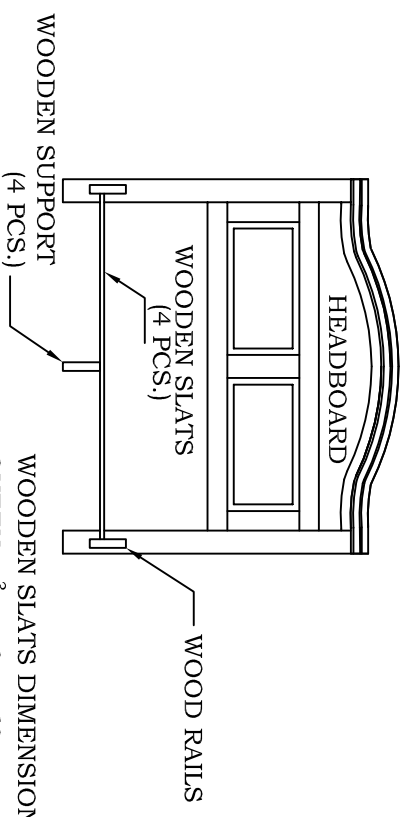

# WOODLANDS

MATTRESS WOODEN SUPPORTS  
INSTRUCTION SHEET

WOODEN SLATS DIMENSIONS:  
QUEEN:  $\frac{3}{4}$  x 3 x 60  $\frac{1}{4}$ "  
KING/Calif. King:  $\frac{3}{4}$  x 3 x 77