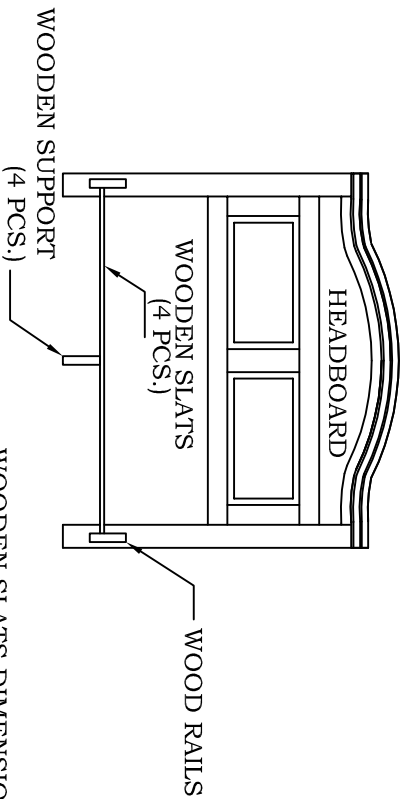

# WOODLANDS

MATTRESS WOODEN SUPPORTS

INSTRUCTION SHEET

# WOODLANDS

MATTRESS WOODEN SUPPORTS  
INSTRUCTION SHEET

WOODEN SLATS DIMENSIONS:  
QUEEN:  $\frac{3}{4}$  x 3 x 60  $\frac{1}{4}$ "  
KING/Calif. King:  $\frac{3}{4}$  x 3 x 77