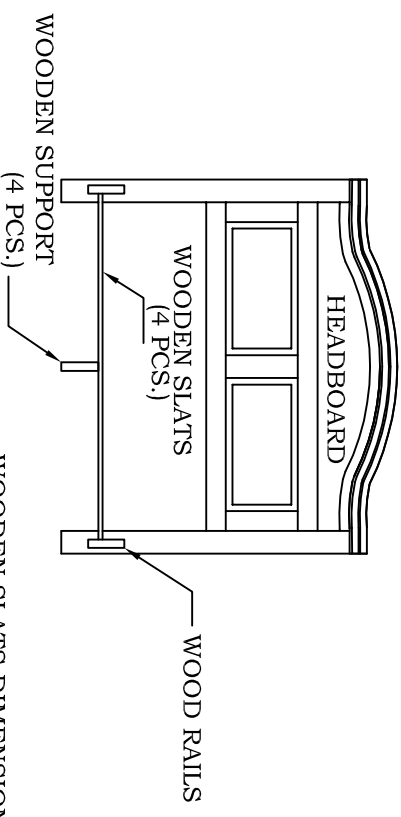

# WOODLANDS

MATTRESS WOODEN SUPPORTS  
INSTRUCTION SHEET

WOODEN SLATS DIMENSIONS:  
QUEEN:  $\frac{3}{4}$  x 3 x 60  $\frac{1}{4}$ "  
KING/Calif. King:  $\frac{3}{4}$  x 3 x 77