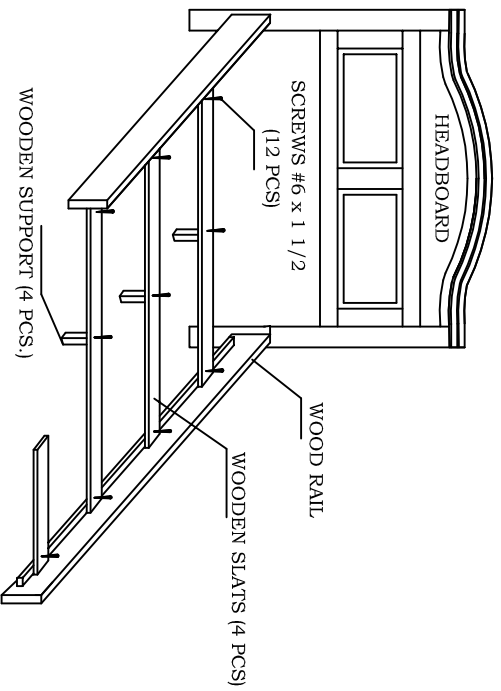

WOODLANDS

MATTRESS WOODEN SUPPORTS
INSTRUCTION SHEET