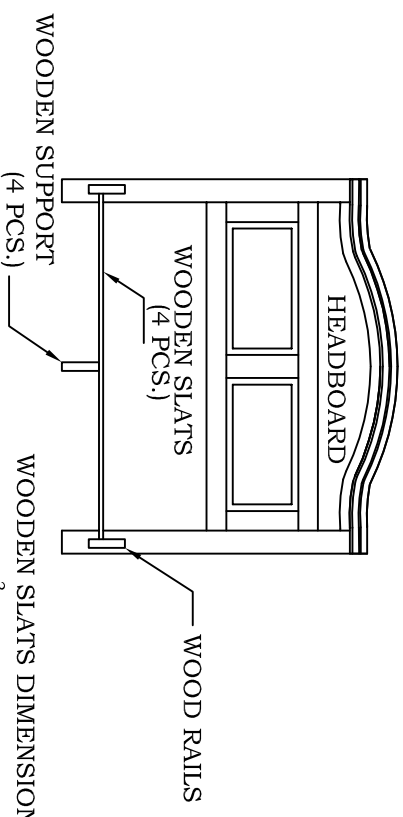

WOODLANDS

MATTRESS WOODEN SUPPORTS
INSTRUCTION SHEET

WOODEN SLATS DIMENSIONS:
QUEEN: $\frac{3}{4}$ x 3 x 60 $\frac{1}{4}$ "
KING/Calif. King: $\frac{3}{4}$ x 3 x 77

WOODLANDS

MATTRESS WOODEN SUPPORTS
INSTRUCTION SHEET

WOODEN SLATS DIMENSIONS:
QUEEN: $\frac{3}{4}$ x 3 x 60 $\frac{1}{4}$ "
KING/Calif. King: $\frac{3}{4}$ x 3 x 77

WOODLANDS

MATTRESS WOODEN SUPPORTS
INSTRUCTION SHEET

WOODEN SLATS DIMENSIONS:
QUEEN: $\frac{3}{4}$ x 3 x 60 $\frac{1}{4}$ "
KING/Calif. King: $\frac{3}{4}$ x 3 x 77

WOODLANDS

MATTRESS WOODEN SUPPORTS
INSTRUCTION SHEET

WOODEN SLATS DIMENSIONS:
QUEEN: $\frac{3}{4}$ x 3 x 60 $\frac{1}{4}$ "
KING/Calif. King: $\frac{3}{4}$ x 3 x 77