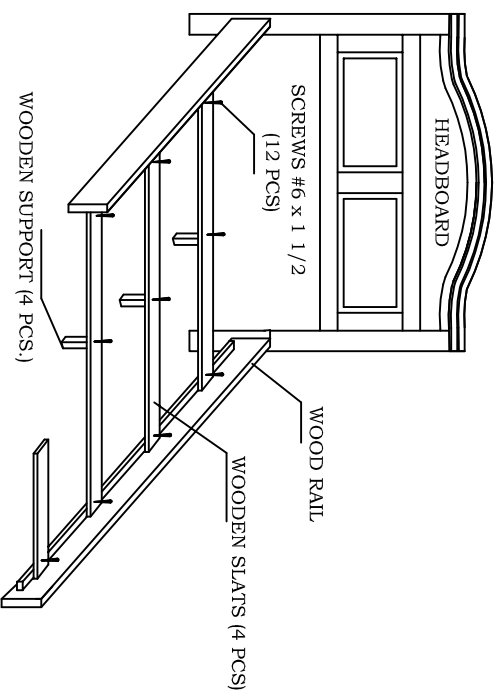

WOODLANDS

MATTRESS WOODEN SUPPORTS
INSTRUCTION SHEET

WOODEN SLATS DIMENSIONS:
QUEEN: $\frac{3}{4}$ x 3 x 60 $\frac{1}{4}$ "
KING/Calif. King: $\frac{3}{4}$ x 3 x 77

WOODLANDS

MATTRESS WOODEN SUPPORTS
INSTRUCTION SHEET

WOODEN SLATS DIMENSIONS:
QUEEN: $\frac{3}{4}$ x 3 x 60 $\frac{1}{4}$ "
KING/Calif. King: $\frac{3}{4}$ x 3 x 77

WOODLANDS

MATTRESS WOODEN SUPPORTS
INSTRUCTION SHEET

WOODEN SLATS DIMENSIONS:
QUEEN: $\frac{3}{4}$ x 3 x 60 $\frac{1}{4}$ "
KING/Calif. King: $\frac{3}{4}$ x 3 x 77

WOODLANDS

MATTRESS WOODEN SUPPORTS
INSTRUCTION SHEET

WOODEN SLATS DIMENSIONS:
QUEEN: $\frac{3}{4}$ x 3 x 60 $\frac{1}{4}$ "
KING/Calif. King: $\frac{3}{4}$ x 3 x 77