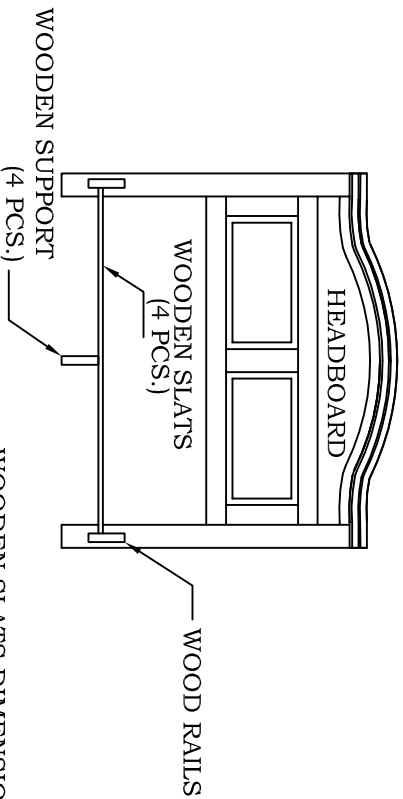

WOODLANDS

MATTRESS WOODEN SUPPORTS
INSTRUCTION SHEET

WOODEN SLATS DIMENSIONS:
QUEEN: $\frac{3}{4}$ x 3 x 60 $\frac{1}{4}$ "
KING/Calif. King: $\frac{3}{4}$ x 3 x 77

WOODLANDS

MATTRESS WOODEN SUPPORTS
INSTRUCTION SHEET

WOODEN SLATS DIMENSIONS:
QUEEN: $\frac{3}{4}$ x 3 x 60 $\frac{1}{4}$ "
KING/Calif. King: $\frac{3}{4}$ x 3 x 77

WOODLANDS

MATTRESS WOODEN SUPPORTS
INSTRUCTION SHEET

WOODEN SLATS DIMENSIONS:
QUEEN: $\frac{3}{4}$ x 3 x 60 $\frac{1}{4}$ "
KING/Calif. King: $\frac{3}{4}$ x 3 x 77

WOODLANDS

MATTRESS WOODEN SUPPORTS
INSTRUCTION SHEET

WOODEN SLATS DIMENSIONS:
QUEEN: $\frac{3}{4}$ x 3 x 60 $\frac{1}{4}$ "
KING/Calif. King: $\frac{3}{4}$ x 3 x 77