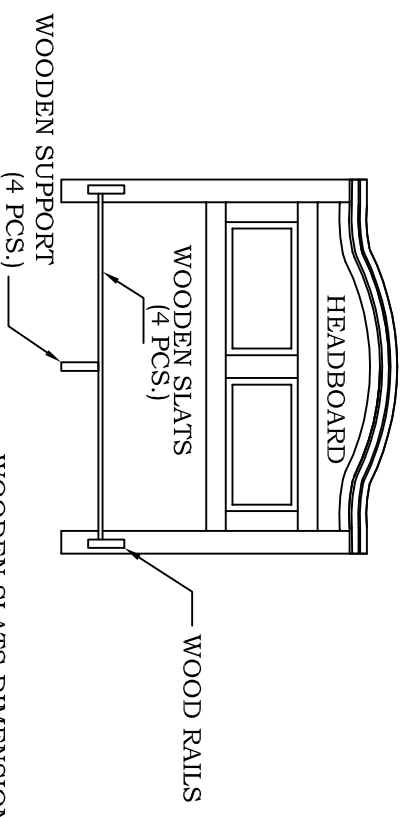

WOODLANDS

MATTRESS WOODEN SUPPORTS
INSTRUCTION SHEET

WOODEN SLATS DIMENSIONS:
QUEEN: $\frac{3}{4}$ x 3 x 60 $\frac{1}{4}$ "
KING/Calif. King: $\frac{3}{4}$ x 3 x 77

WOODLANDS

MATTRESS WOODEN SUPPORTS
INSTRUCTION SHEET

WOODEN SLATS DIMENSIONS:
QUEEN: $\frac{3}{4}$ x 3 x 60 $\frac{1}{4}$ "
KING/Calif. King: $\frac{3}{4}$ x 3 x 77

WOODLANDS

MATTRESS WOODEN SUPPORTS
INSTRUCTION SHEET

WOODEN SLATS DIMENSIONS:
QUEEN: $\frac{3}{4}$ x 3 x 60 $\frac{1}{4}$ "
KING/Calif. King: $\frac{3}{4}$ x 3 x 77

WOODLANDS

MATTRESS WOODEN SUPPORTS
INSTRUCTION SHEET

WOODEN SLATS DIMENSIONS:
QUEEN: $\frac{3}{4}$ x 3 x 60 $\frac{1}{4}$ "
KING/Calif. King: $\frac{3}{4}$ x 3 x 77