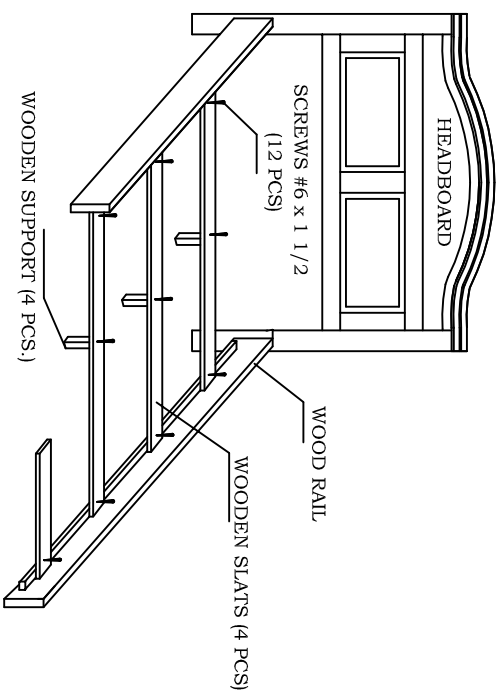

WOODLANDS

MATTRESS WOODEN SUPPORTS
INSTRUCTION SHEET