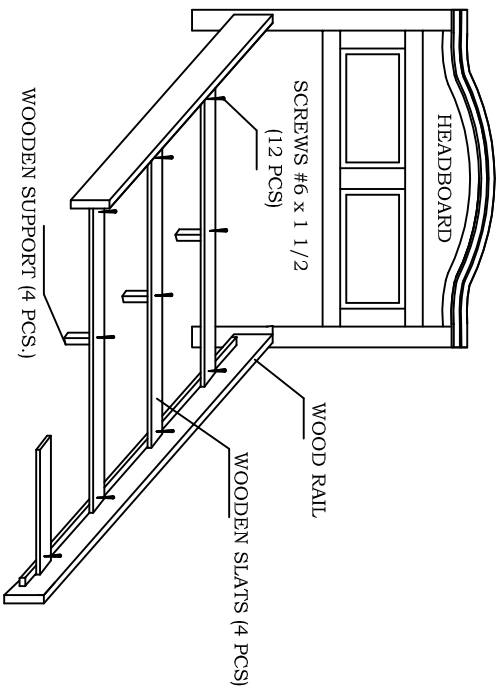

WOODLANDS

MATTRESS WOODEN SUPPORTS
INSTRUCTION SHEET