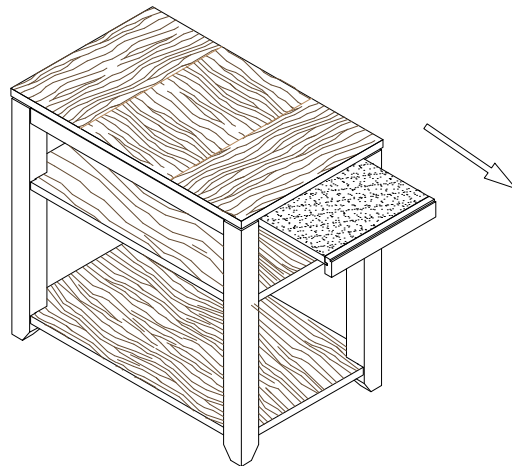

**ASSEMBLY  
INSTRUCTIONS**

ITEM NO. : P531-29 Chairside Table

Thank you for purchasing this quality product. Be sure to check all packing materials carefully for small parts may have come loose inside the carton during shipment, clarify and count all parts and compare with the parts list below. Do not completely tighten until the item has been fully assembled.

HARDWARE LIST					PARTS LIST			
A		BOLT	ø1/4"*2"L	4PCS	1		TOP FRAME	1PC
B		BOLT	ø1/4"*5/8"L	16PCS				
C		LOCK WASHER	ø1/4"*12mm	20PCS	2		SHELF	2PCS
D		FLAT WASHER	ø1/4"*16mm	20PCS				
E				8PCS	3		LEG	4PCS
F		ALLEN WRENCH	4 mm	1PC				