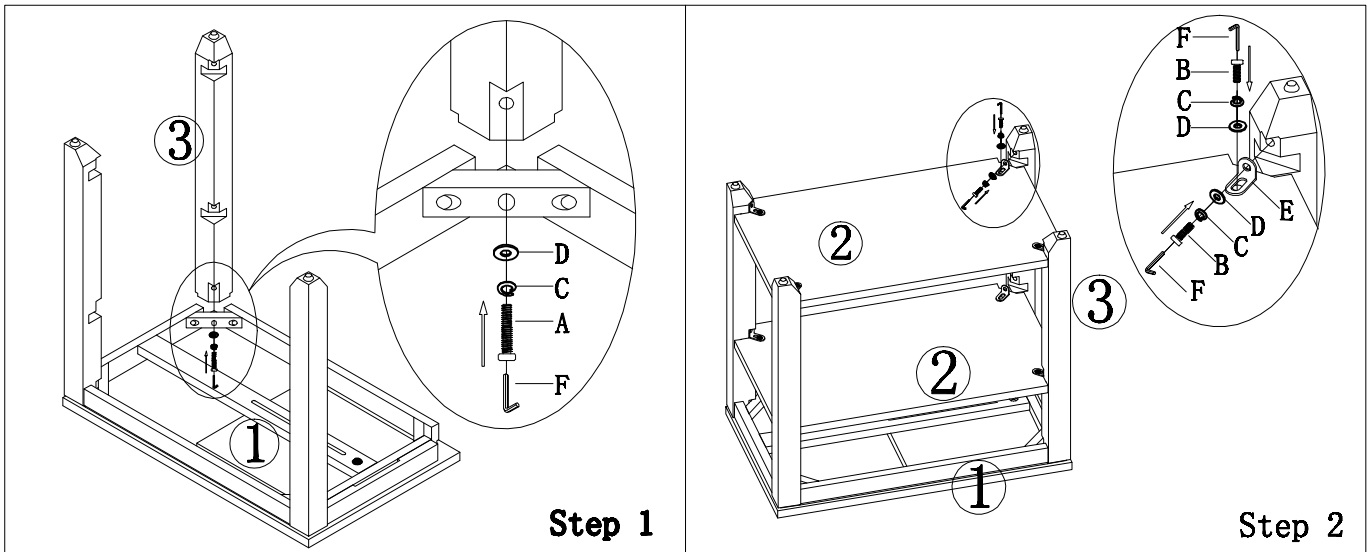

**ASSEMBLY  
INSTRUCTIONS**

ITEM NO. : P531-29 Chairside Table

Thank you for purchasing this quality product. Be sure to check all packing materials carefully for small parts may have come loose inside the carton during shipment, clarify and count all parts and compare with the parts list below. Do not completely tighten until the item has been fully assembled.

HARDWARE LIST					PARTS LIST			
A		BOLT	ø1/4"*2"L	4PCS	1		TOP FRAME	1PC
B		BOLT	ø1/4"*5/8"L	16PCS				
C		LOCK WASHER	ø1/4"*12mm	20PCS	2		SHELF	2PCS
D		FLAT WASHER	ø1/4"*16mm	20PCS				
E				8PCS	3		LEG	4PCS
F		ALLEN WRENCH	4 mm	1PC				