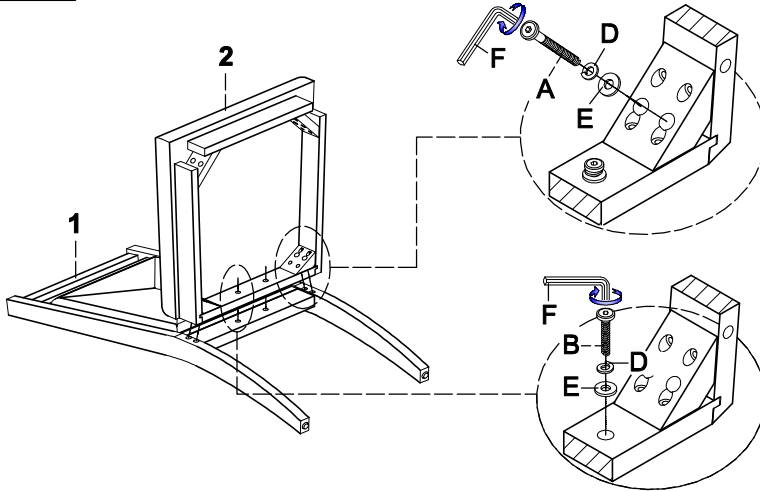

ASSEMBLY INSTRUCTIONS

ITEM NO.: D887-61
Upholstered Dining Chair

Thank you for purchasing this quality product. Be sure to check all packing materials carefully for small parts may have come loose inside the carton during shipment, clarify and count all parts and compare with the parts list below. Do not completely tighten until the item has been fully assembled.

STEP 1

COMPLETE

STEP 2

HARDWARE LIST				
A		LONG BOLT	Ø1/4" x 75 mm	4PCS
B		SHORT BOLT	Ø1/4" x 40mm	2PCS
C		NUT	Ø5/16"	4PCS
D		SPRING WASHER	Ø5/16"	10PCS
E		WASHER	Ø5/16"	10PCS
F		ALLEN KEY	4mm	1PC
G		WRENCH	13mm	1PC

PART LIST			
1		BACK CHAIR	1PC
2		CUSHION SEAT	1PC
3		LEGS	2PCS

Cleaning instruction: Clean the chair surface with a furniture polish and a soft cloth.

Made In Vietnam