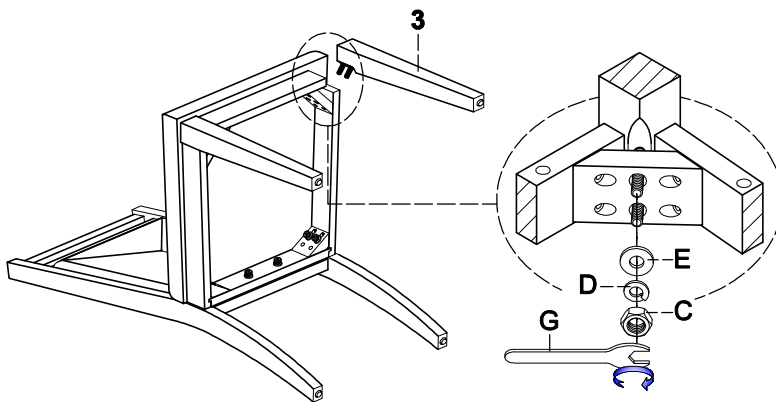

ASSEMBLY INSTRUCTIONS

ITEM NO.: D887-61
Upholstered Dining Chair

Thank you for purchasing this quality product. Be sure to check all packing materials carefully for small parts may have come loose inside the carton during shipment, clarify and count all parts and compare with the parts list below. Do not completely tighten until the item has been fully assembled.

STEP 1

COMPLETE

STEP 2

HARDWARE LIST				
A		LONG BOLT	Ø1/4" x 75 mm	4PCS
B		SHORT BOLT	Ø1/4" x 40mm	2PCS
C		NUT	Ø5/16"	4PCS
D		SPRING WASHER	Ø5/16"	10PCS
E		WASHER	Ø5/16"	10PCS
F		ALLEN KEY	4mm	1PC
G		WRENCH	13mm	1PC

PART LIST			
1		BACK CHAIR	1PC
2		CUSHION SEAT	1PC
3		LEGS	2PCS

Cleaning instruction: Clean the chair surface with a furniture polish and a soft cloth.

Made In Vietnam