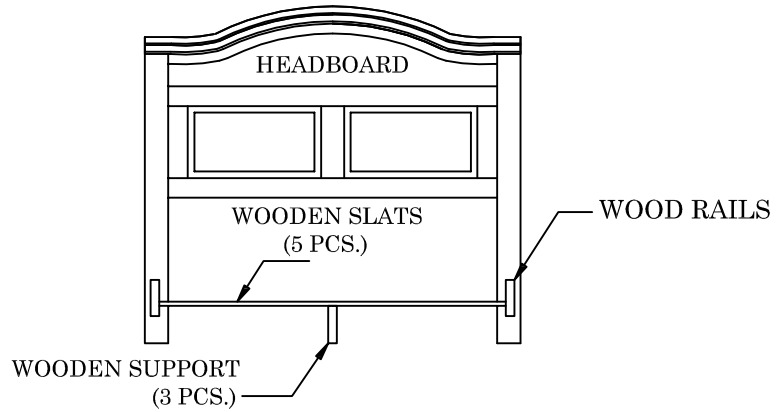

# PROGRESSIVE FURNITURE

MATTRESS WOODEN SUPPORTS  
INSTUCTION SHEET

WOODEN SLATS DIMENSIONS  
TWIN:  $\frac{3}{4}$ " x 3" x  $39\frac{1}{4}$ "  
FULL:  $\frac{3}{4}$ " x 3" x  $53\frac{3}{4}$ "