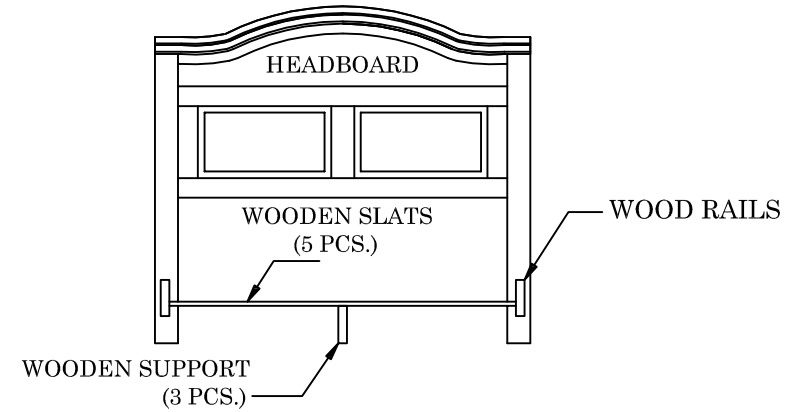

PROGRESSIVE FURNITURE

MATTRESS WOODEN SUPPORTS
INSTUCTION SHEET

WOODEN SLATS DIMENSIONS
TWIN: $\frac{3}{4}$ " x 3" x $39\frac{1}{4}$ "
FULL: $\frac{3}{4}$ " x 3" x $53\frac{3}{4}$ "