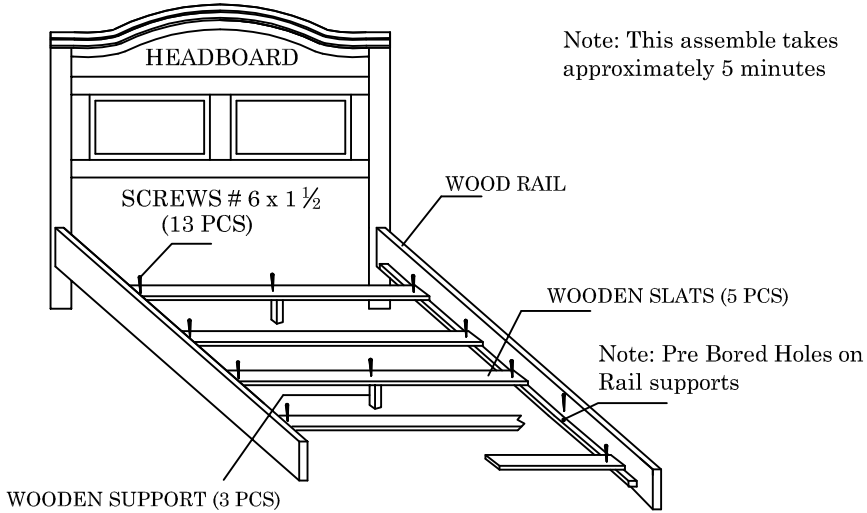

PROGRESSIVE FURNITURE

MATTRESS WOODEN SUPPORTS

INSTUCTION SHEET

Note: This assemble takes approximately 5 minutes