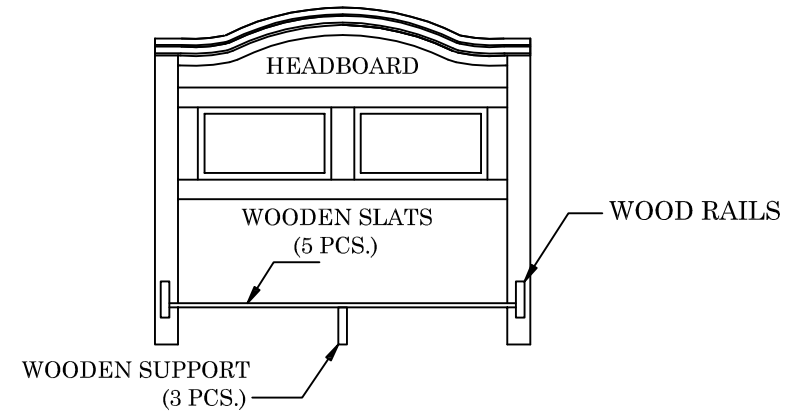

PROGRESSIVE FURNITURE

MATTRESS WOODEN SUPPORTS
INSTUCTION SHEET

WOODEN SLATS DIMENSIONS
TWIN: $\frac{3}{4}$ " x 3" x $39\frac{1}{4}$ "
FULL: $\frac{3}{4}$ " x 3" x $53\frac{3}{4}$ "