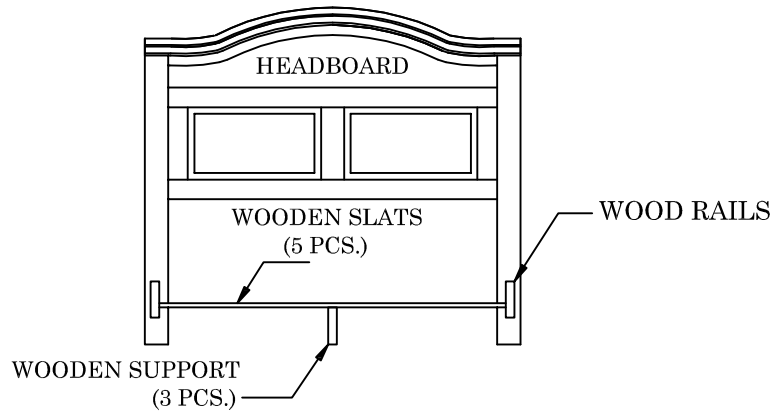

PROGRESSIVE FURNITURE

MATTRESS WOODEN SUPPORTS
INSTUCTION SHEET

WOODEN SLATS DIMENSIONS
TWIN: $\frac{3}{4}$ " x 3" x $39\frac{1}{4}$ "
FULL: $\frac{3}{4}$ " x 3" x $53\frac{3}{4}$ "