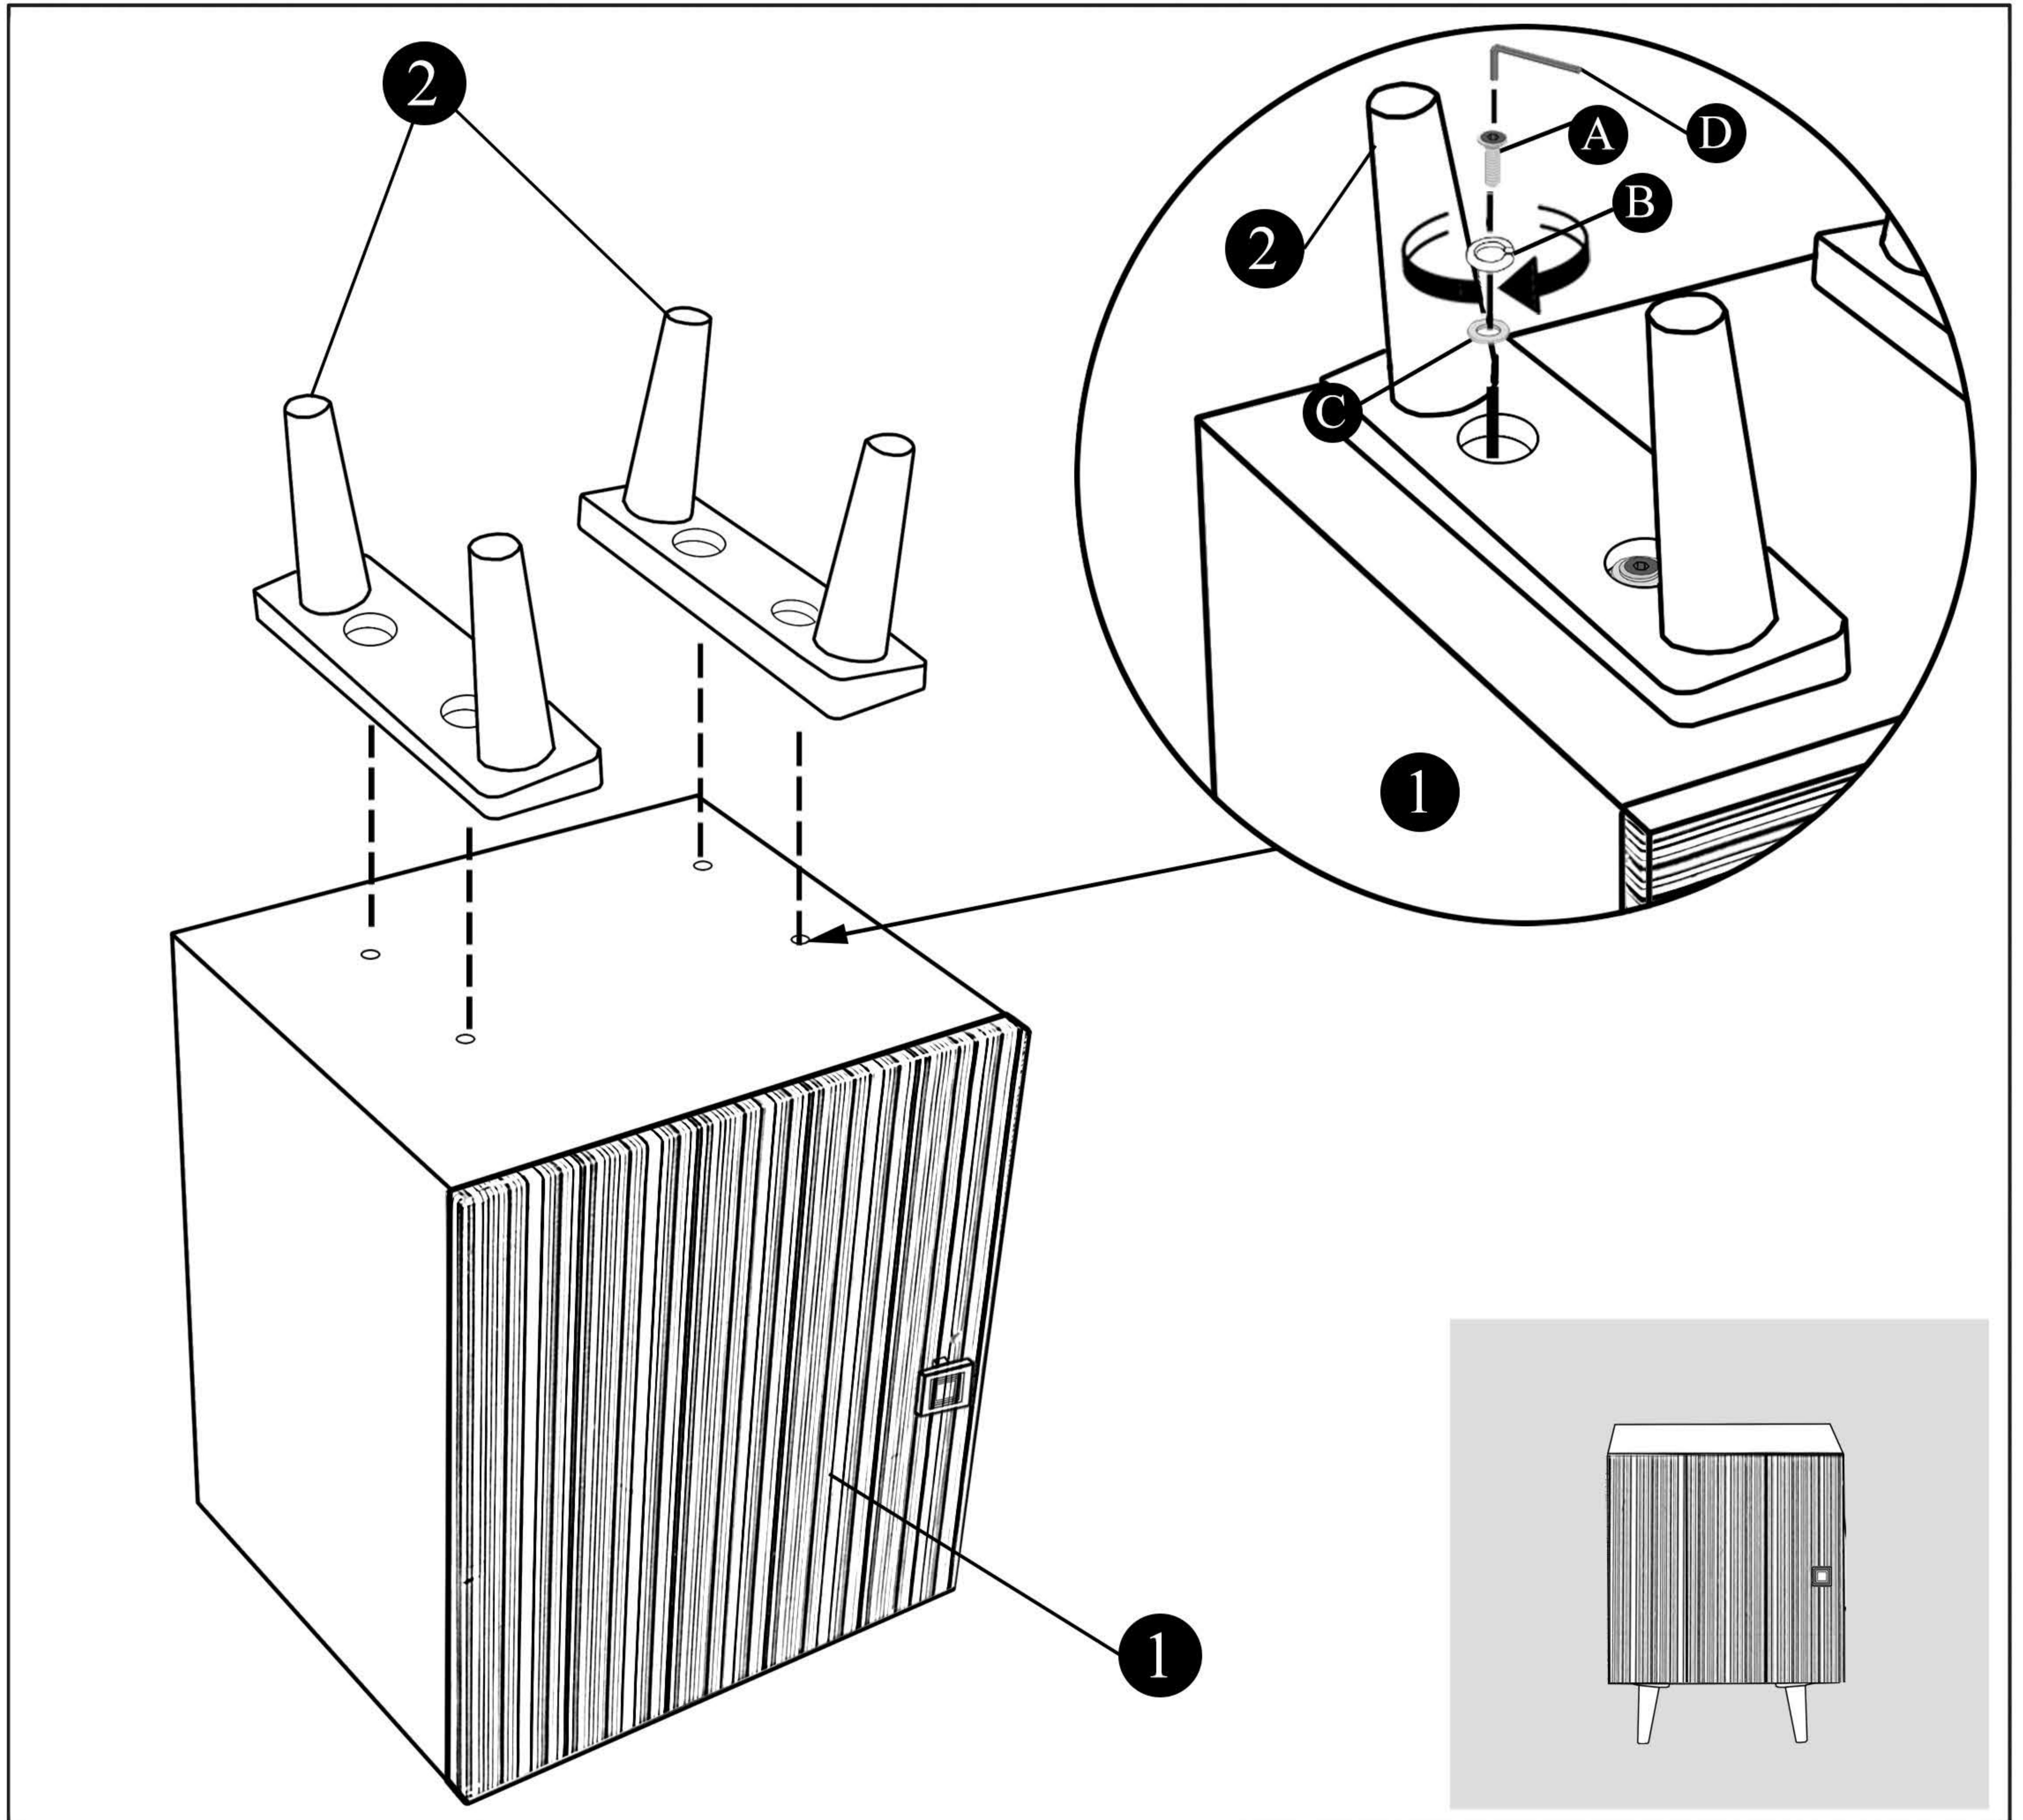

# ASSEMBLY INSTRUCTIONS

ITEM NO.: A834-68 Night Stand

Thank you for purchasing this quality product. Be sure to check all packing materials carefully for small parts may have come loose inside the carton during shipment, clarify and count all parts and compare with the parts list below.

Do not completely tighten until the item has been fully assembled.

HARDWARE LIST					PARTS LIST			
A		Bolt	Ø 0.75"	4pcs	1		TOP PART	1pc
B		Lock Washer	Ø 0.75"	4pcs				
C		Flat Washer	Ø 0.75"	4pcs	2		LEGS	2pcs
D		Allen key	5mm	1pc				

Cleaning Instruction: Clean the Side table surface with a furniture polish and a soft cloth.

Made in India