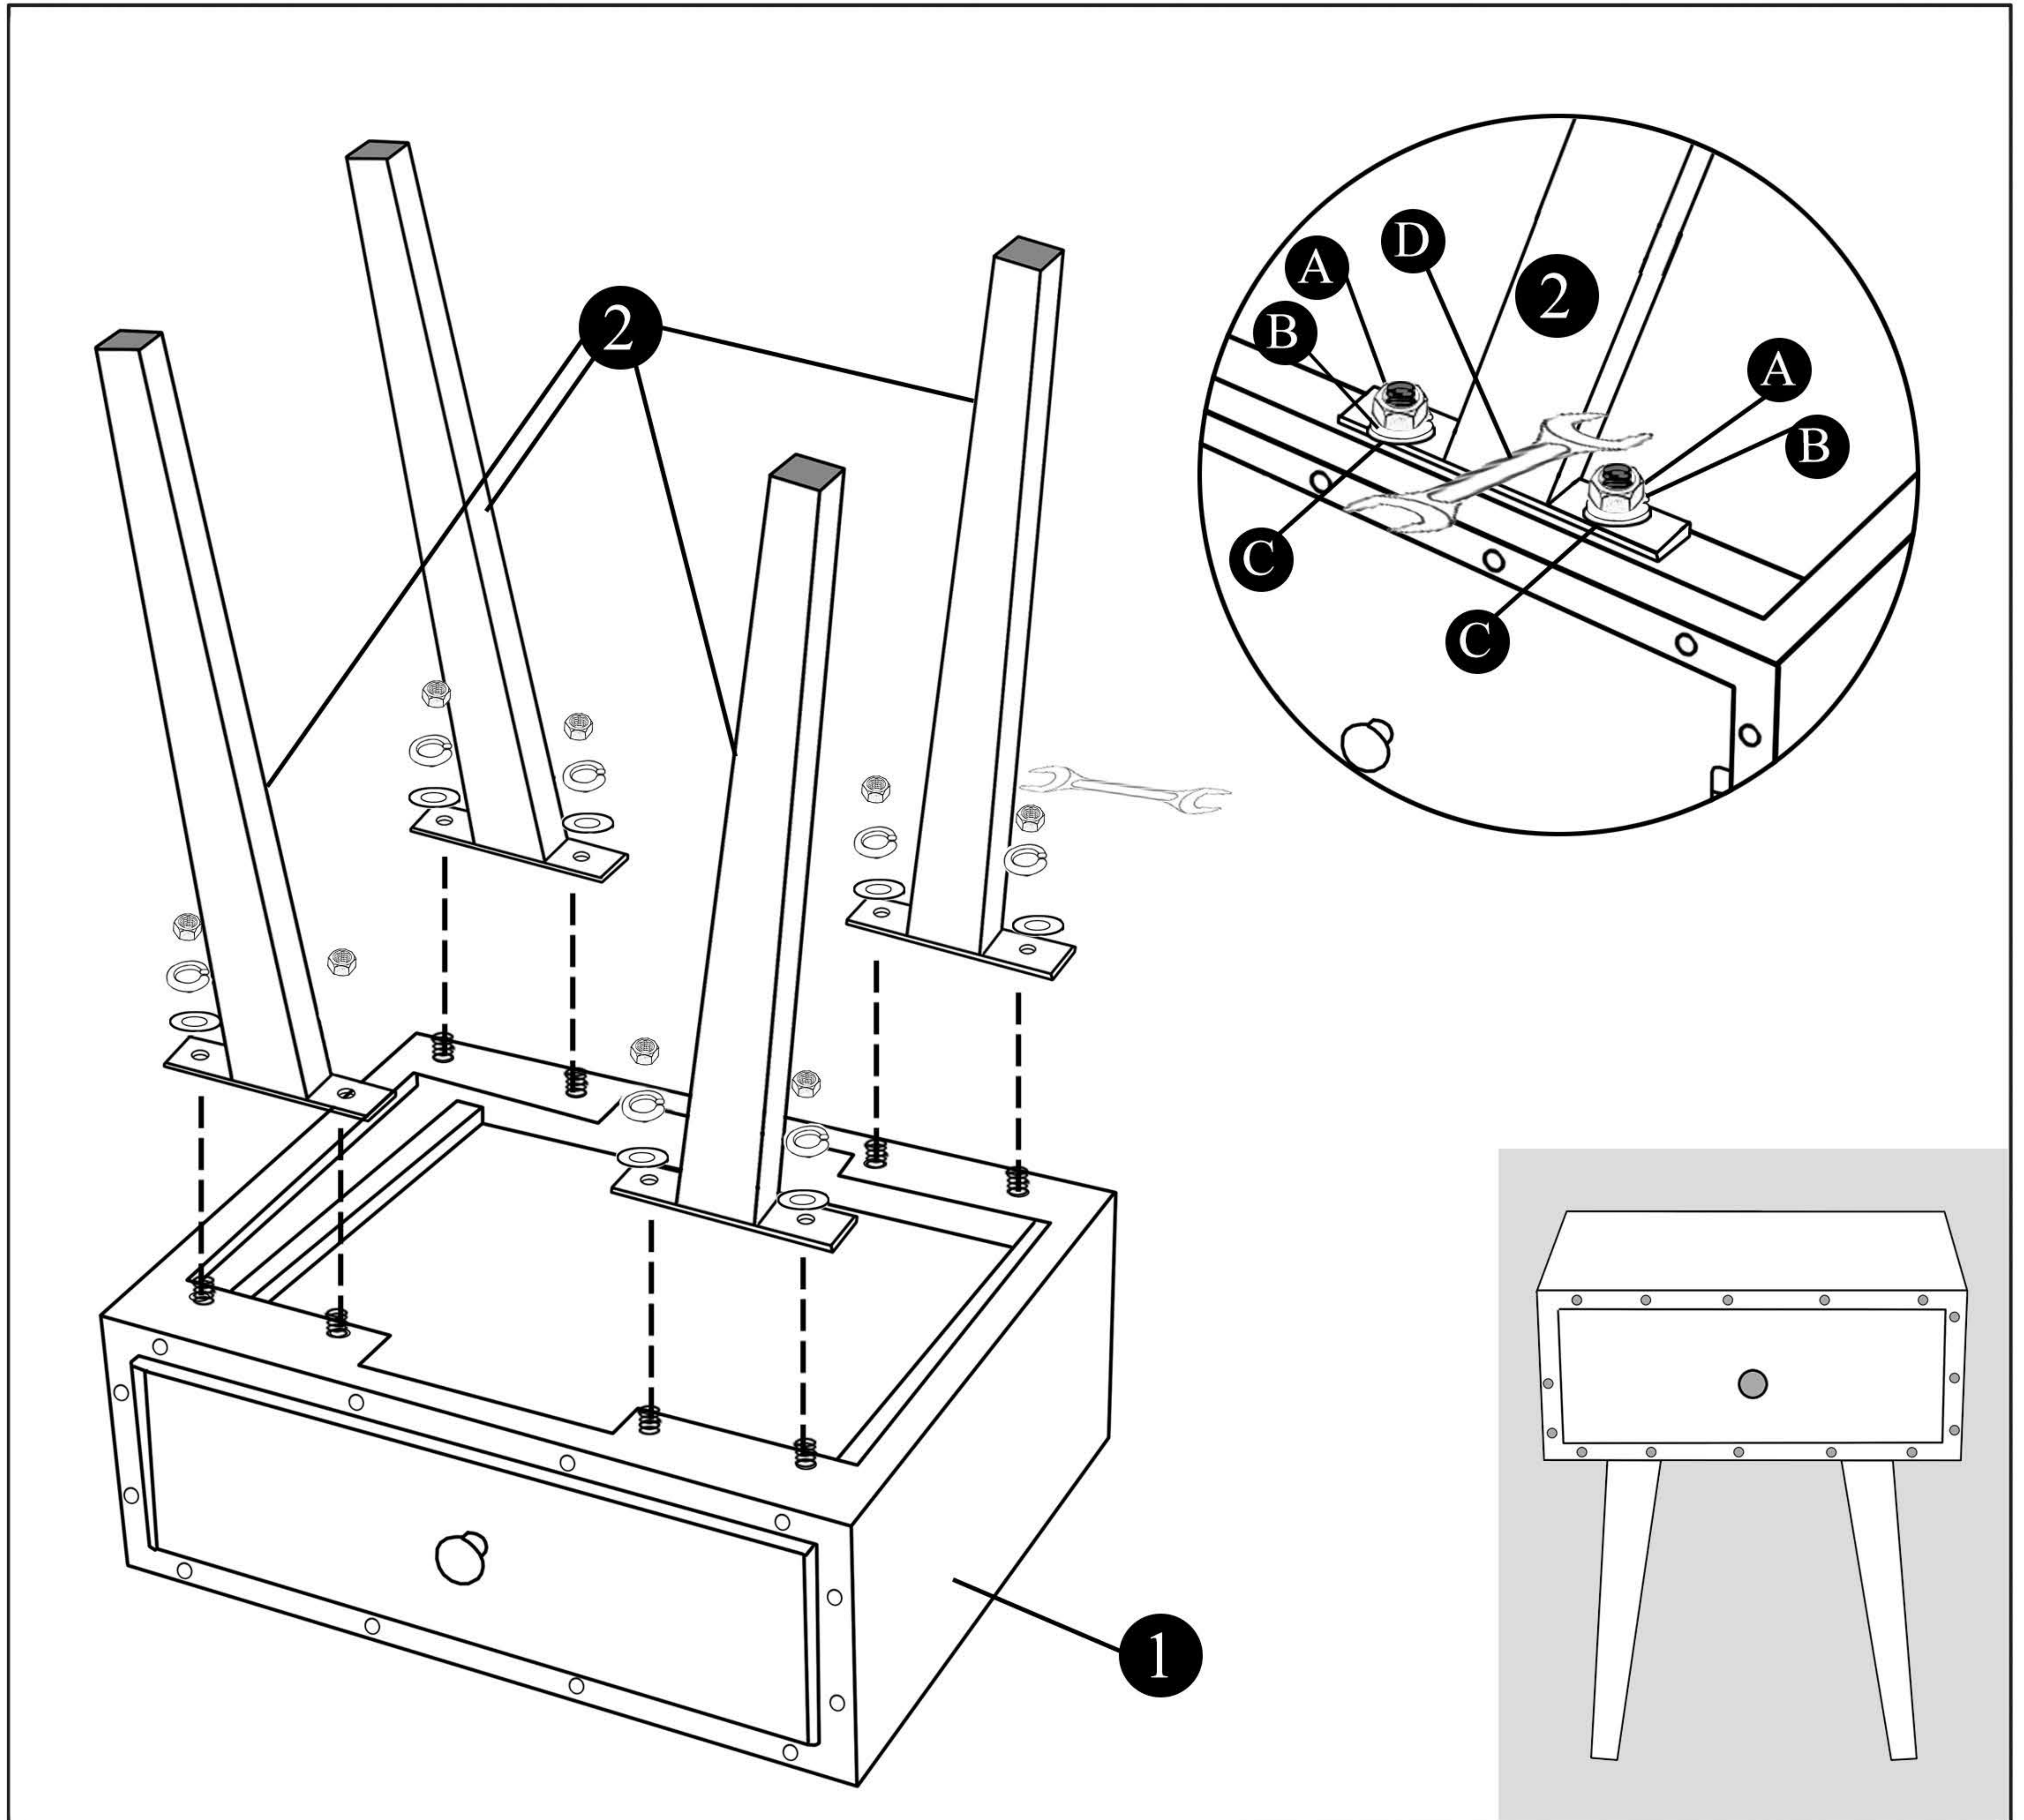

ASSEMBLY INSTRUCTIONS

ITEM NO.: A803-68 Night Stand

Thank you for purchasing this quality product. Be sure to check all packing materials carefully for small parts may have come loose inside the carton during shipment, clarify and count all parts and compare with the parts list below.

Do not completely tighten until the item has been fully assembled.

HARDWARE LIST					PARTS LIST			
A		Nutt	Ø 0.35"	8pcs	1		TOP PART	1pc
B		Lock Washer	Ø 1"	8pc				
C		Flat Washer	Ø 1"	8pc	2		LEGS	4pcs
D		Spanner	No. 14 - 15	1pc				

Cleaning Instruction: Clean the Side table surface with a furniture polish and a soft cloth.

Made in India